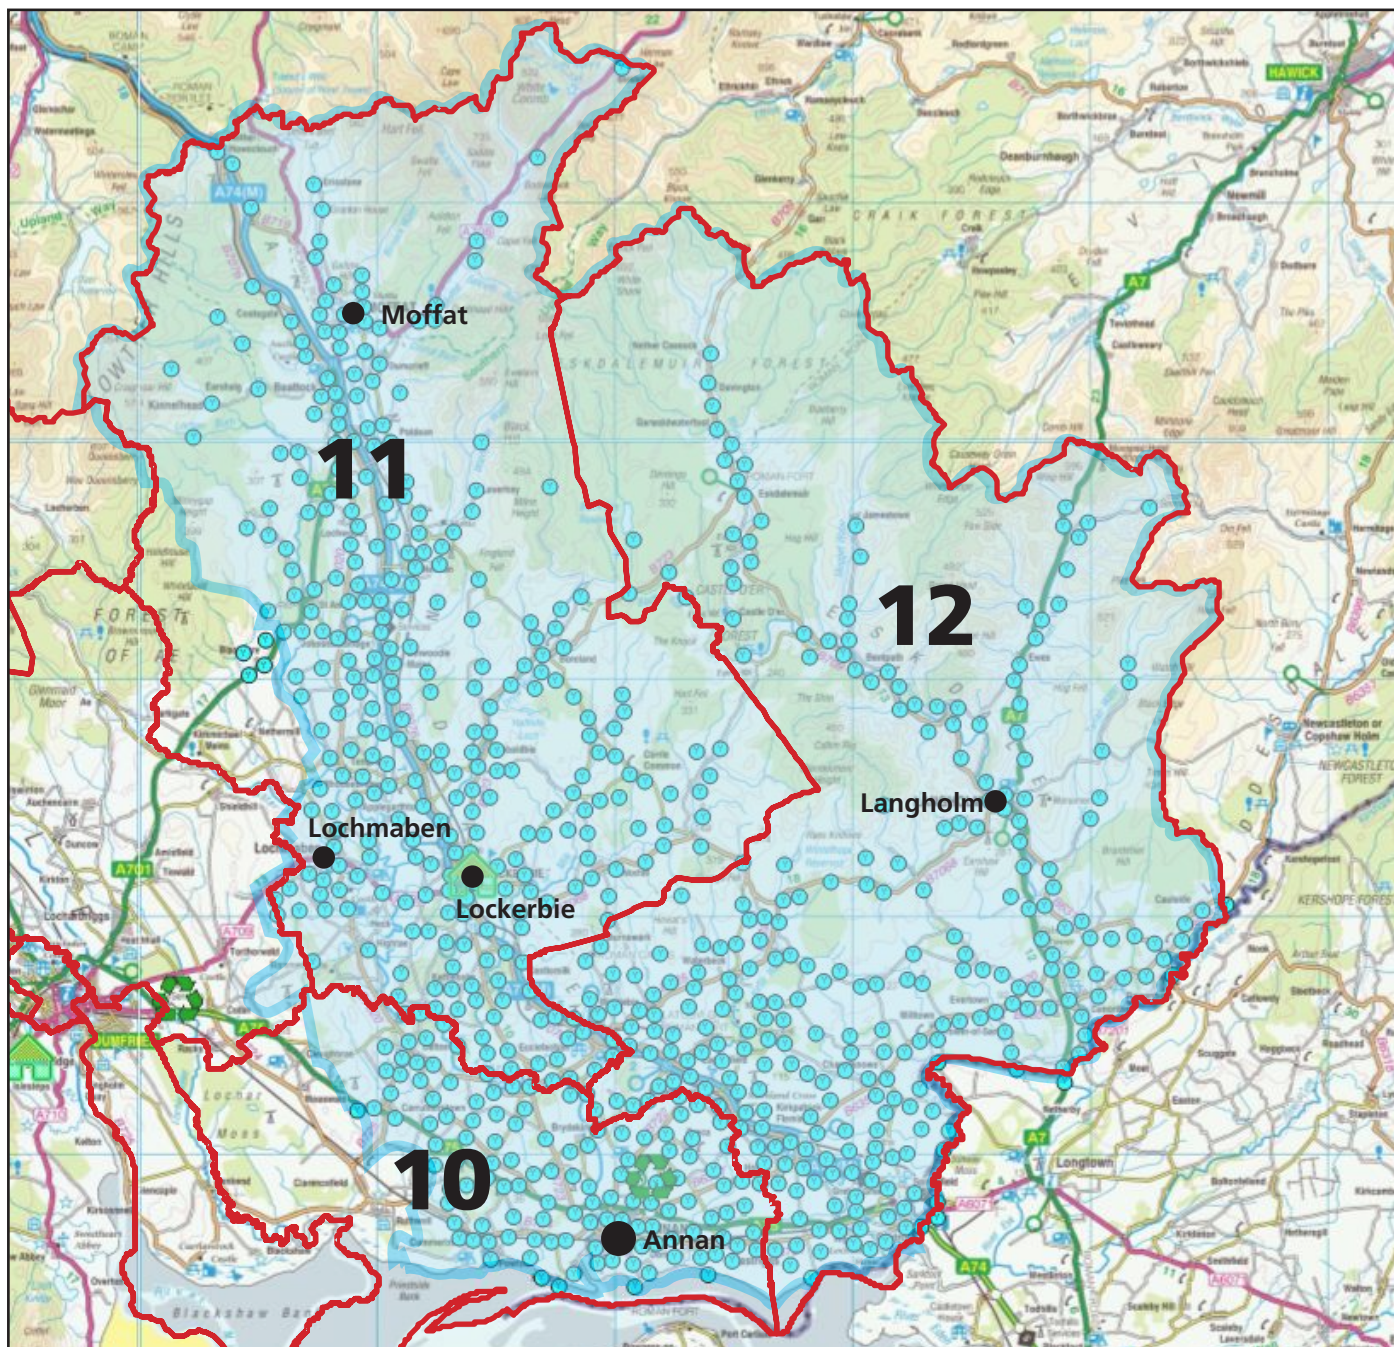

# Annandale and Eskdale Waste and Recycling Operational Area

©Crown Copyright and Database right 2021.  
All rights reserved. Ordnance Survey lic. 100016994

-  Annandale and Eskdale Area
-  Ward Boundary
- 12** Ward Numbers
-  Annandale and Eskdale Recycling Routes (included in this roll-out)