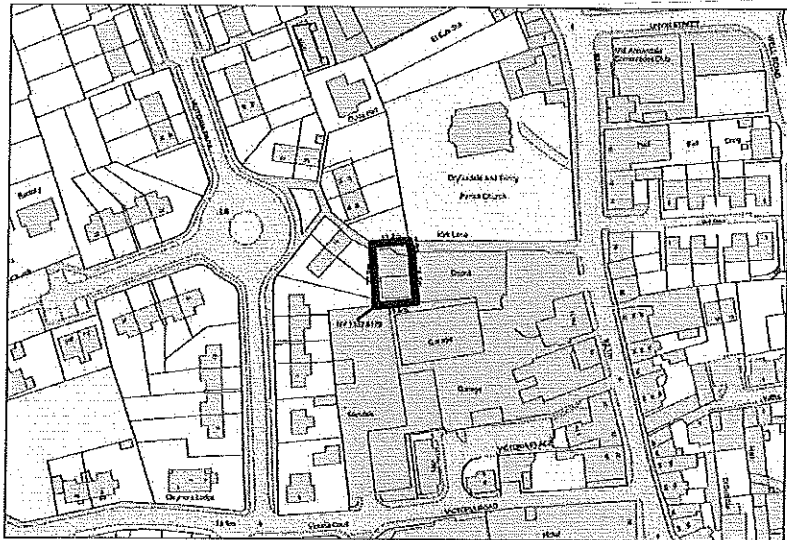

Store, Kirk Lane,
Lockerbie, DG11
2JL

The area edged in
black extends to 330
square metres or
thereby.

Location Plan