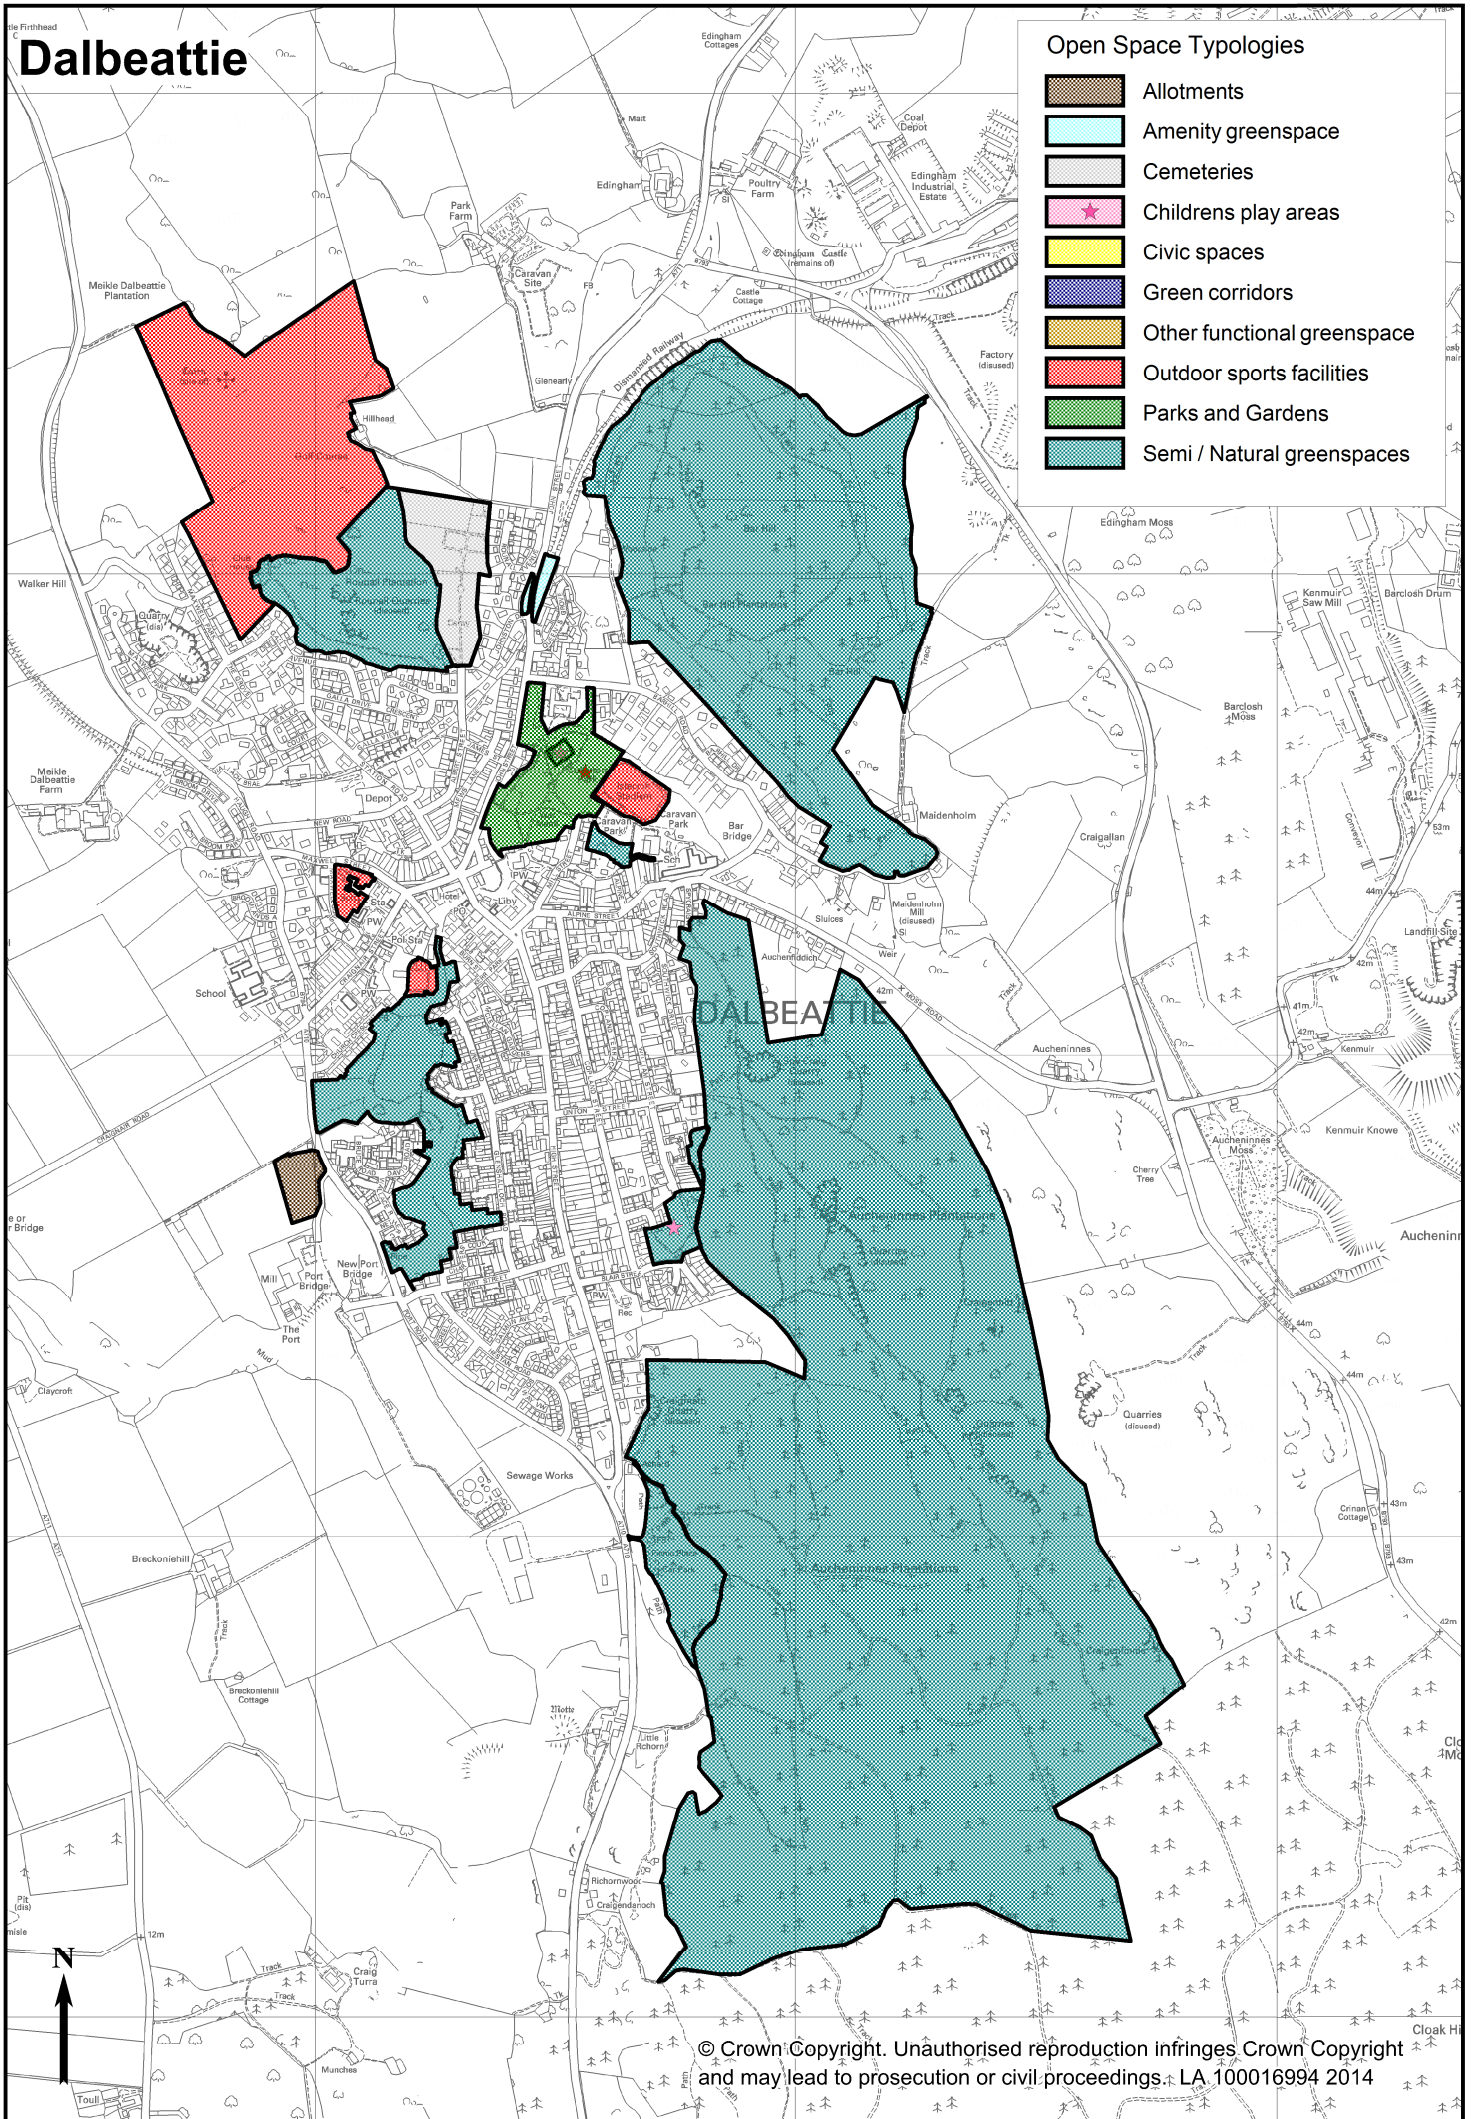

Dalbeattie

Open Space Typologies

- Allotments
- Amenity greenspace
- Cemeteries
- Childrens play areas
- Civic spaces
- Green corridors
- Other functional greenspace
- Outdoor sports facilities
- Parks and Gardens
- Semi / Natural greenspaces

© Crown Copyright. Unauthorised reproduction infringes Crown Copyright and may lead to prosecution or civil proceedings. LA 100016994 2014