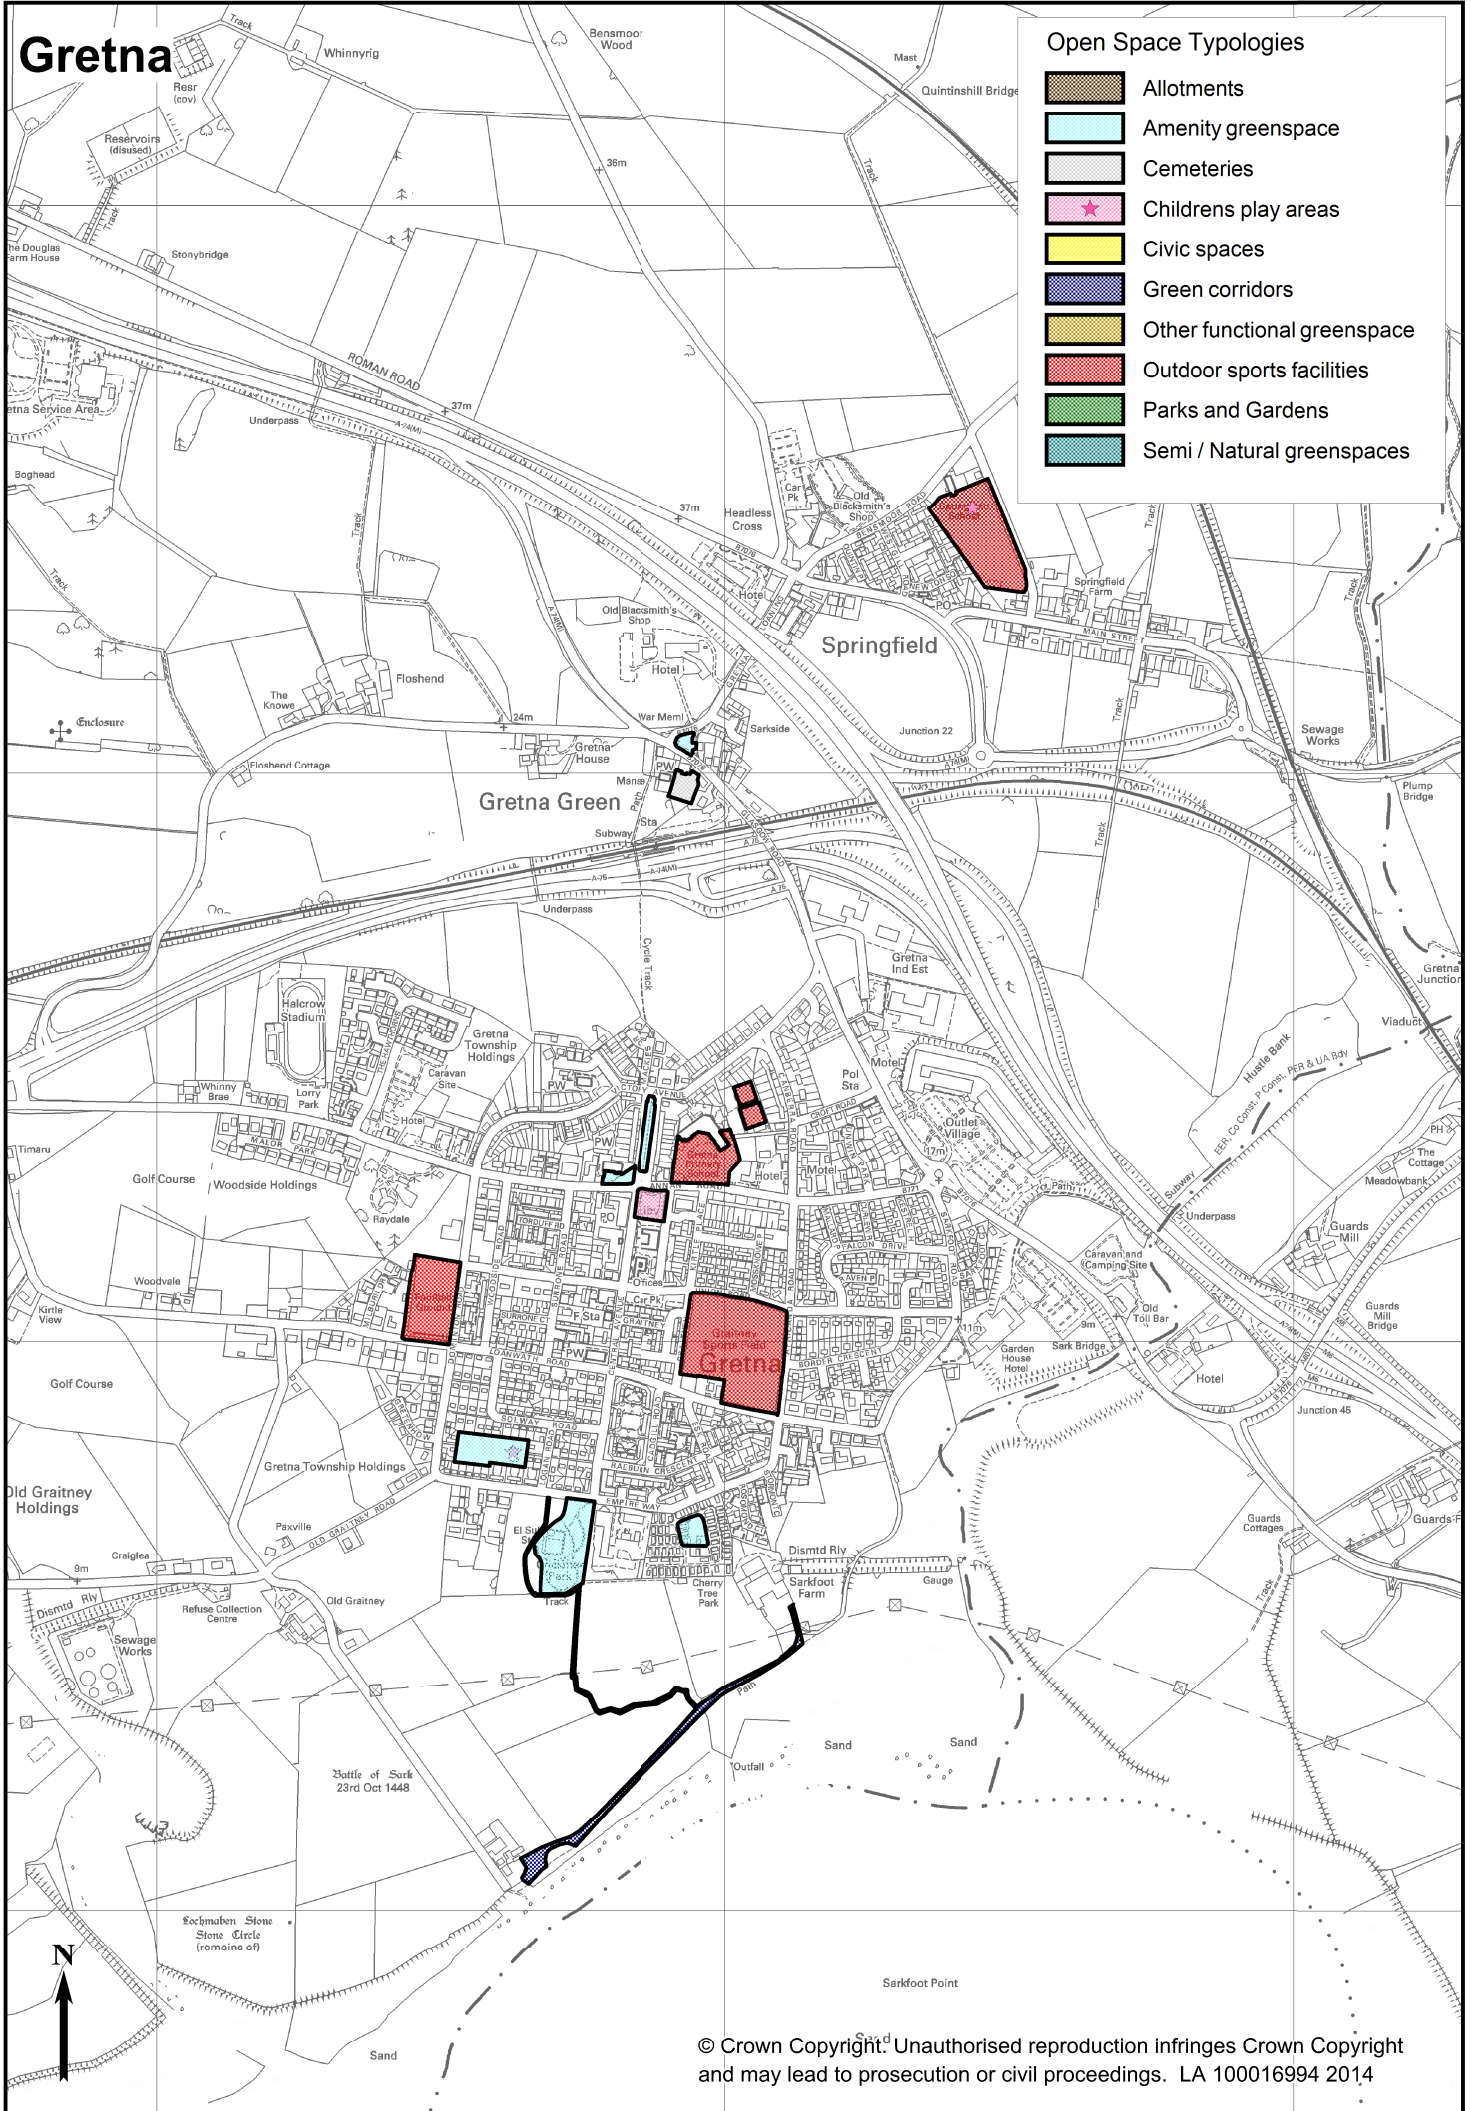

Gretna

Open Space Typologies

- Allotments
- Amenity greenspace
- Cemeteries
- Childrens play areas
- Civic spaces
- Green corridors
- Other functional greenspace
- Outdoor sports facilities
- Parks and Gardens
- Semi / Natural greenspaces