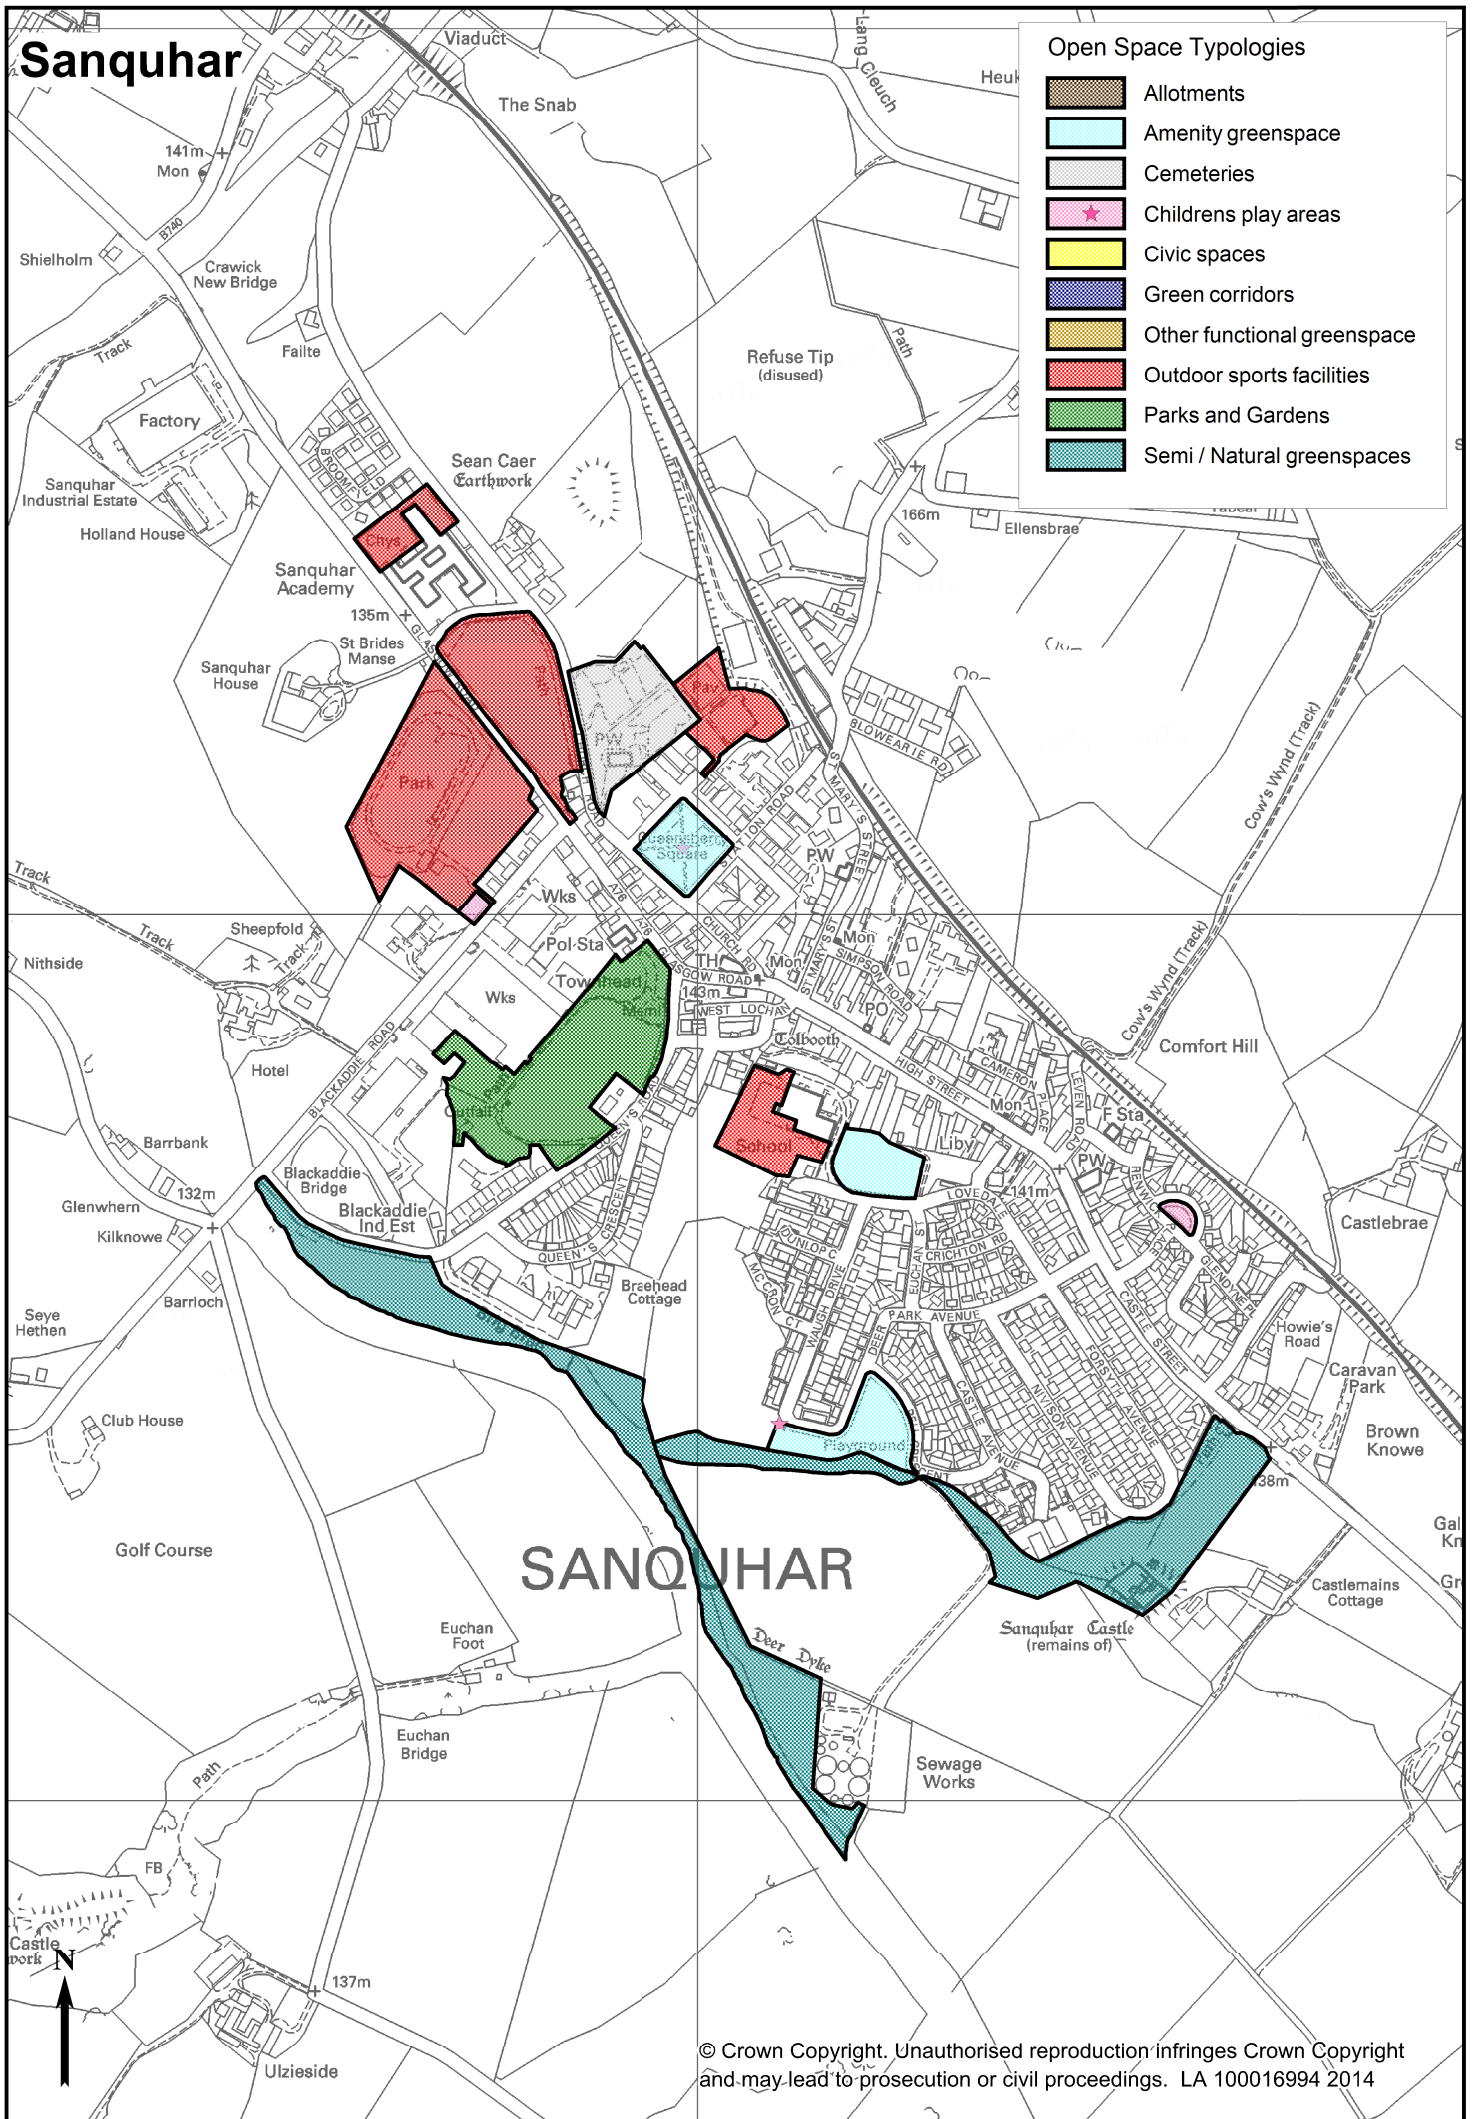

Sanquhar

Open Space Typologies

- Allotments
- Amenity greenspace
- Cemeteries
- Childrens play areas
- Civic spaces
- Green corridors
- Other functional greenspace
- Outdoor sports facilities
- Parks and Gardens
- Semi / Natural greenspaces

© Crown Copyright. Unauthorised reproduction infringes Crown Copyright and may lead to prosecution or civil proceedings. LA 100016994 2014