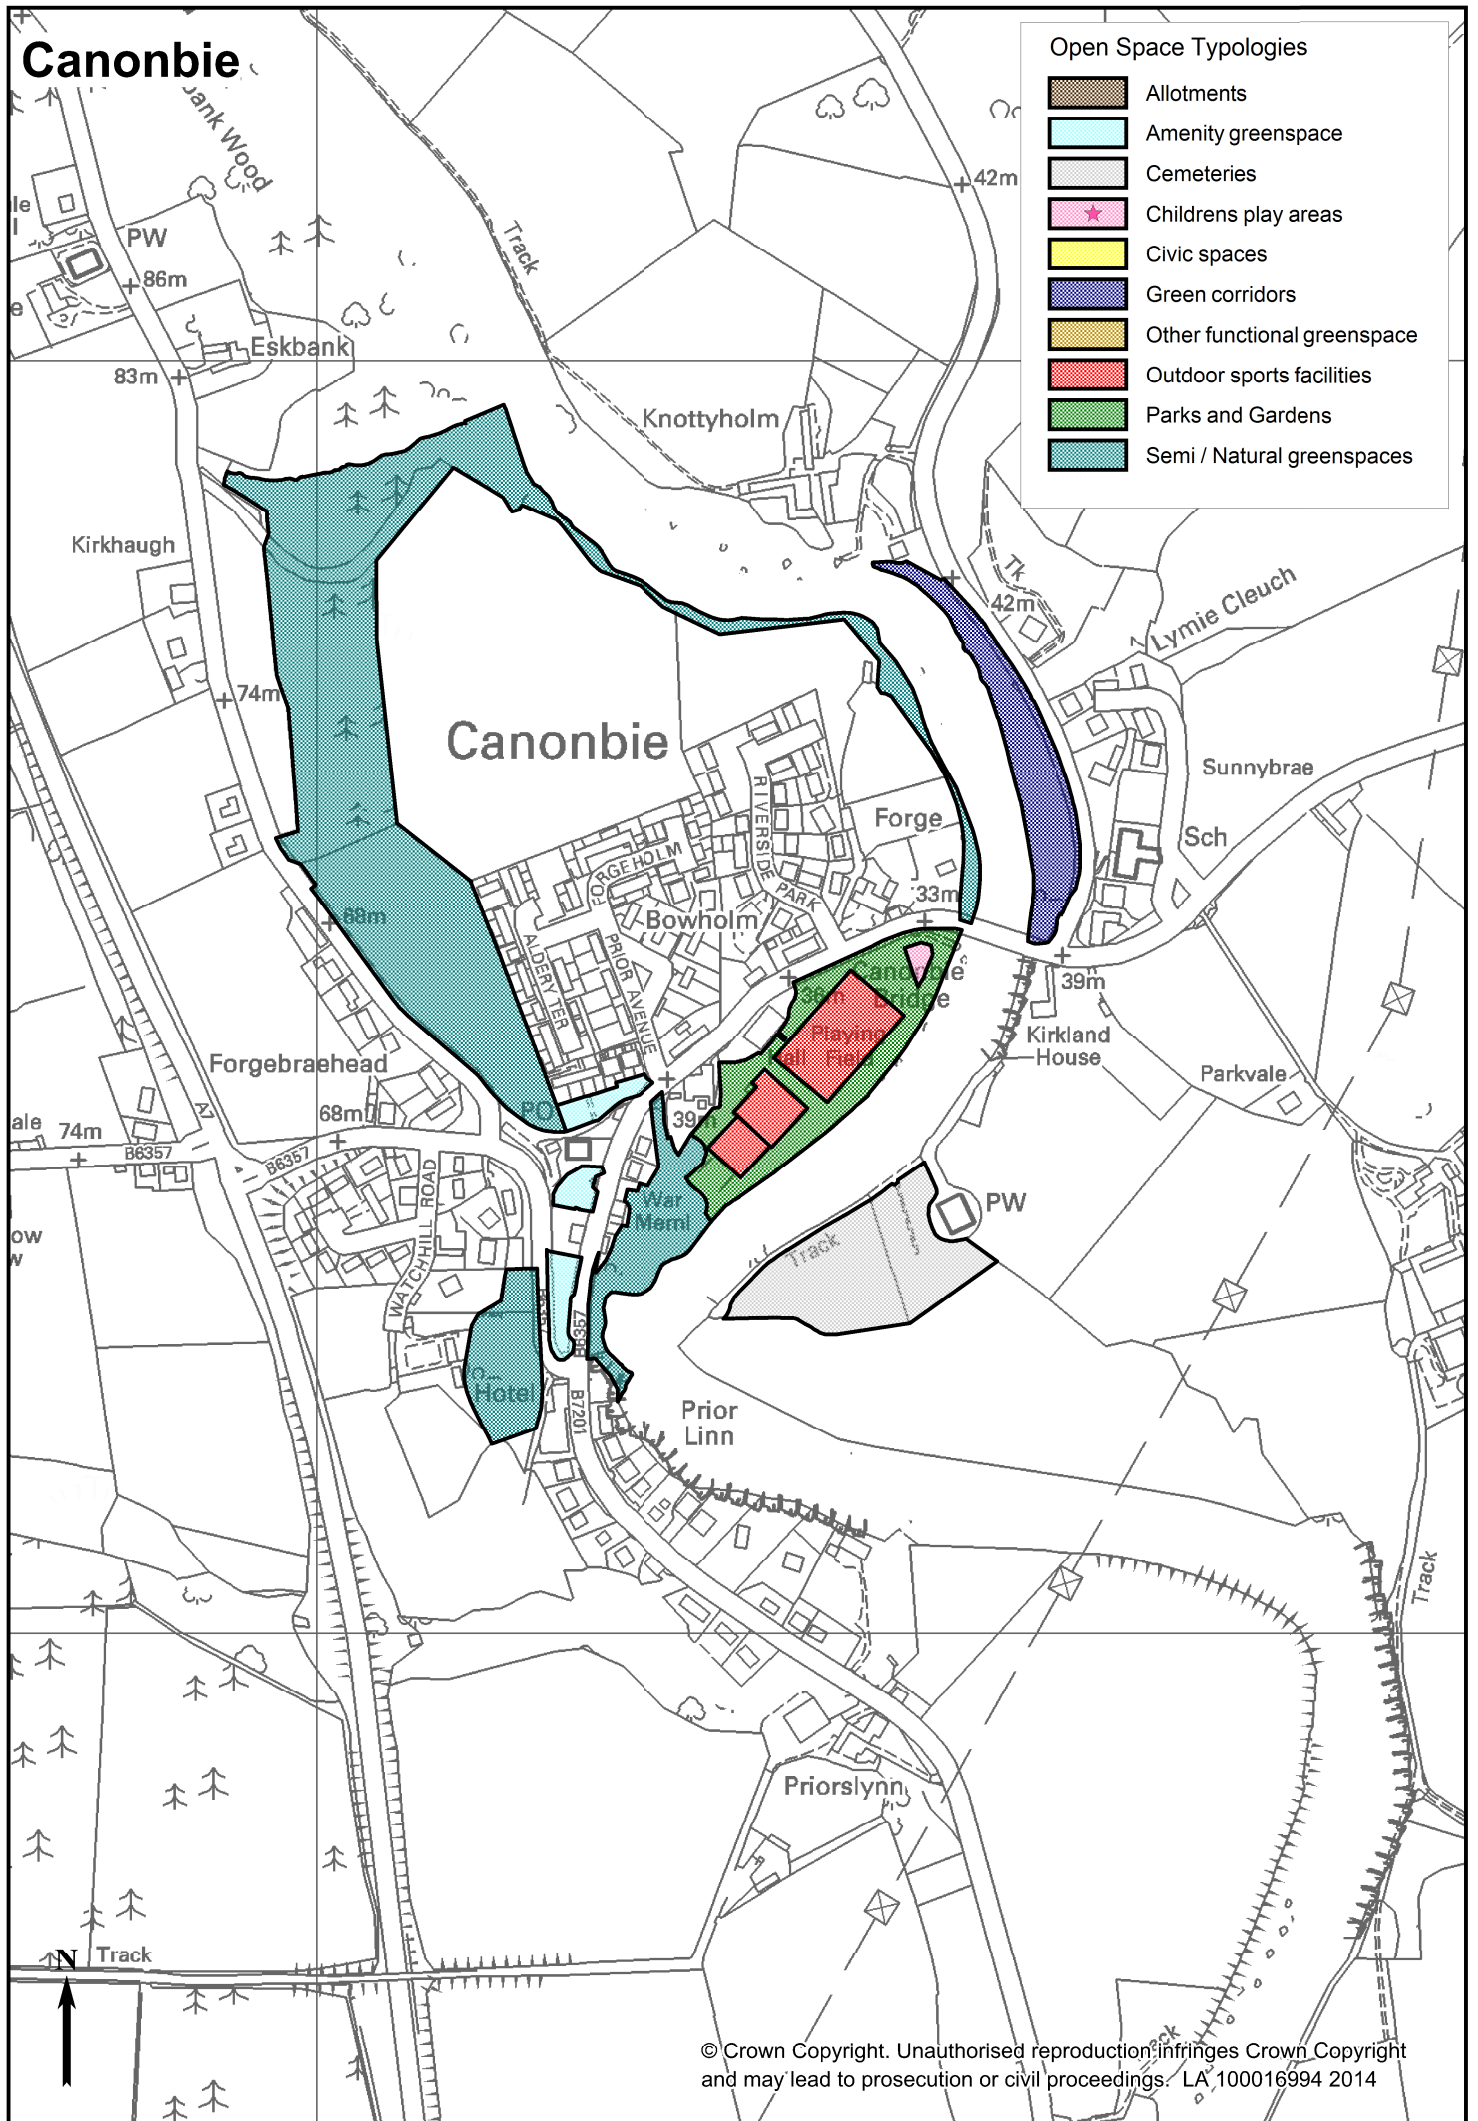

Canonbie

Open Space Typologies

- Allotments
- Amenity greenspace
- Cemeteries
- Childrens play areas
- Civic spaces
- Green corridors
- Other functional greenspace
- Outdoor sports facilities
- Parks and Gardens
- Semi / Natural greenspaces