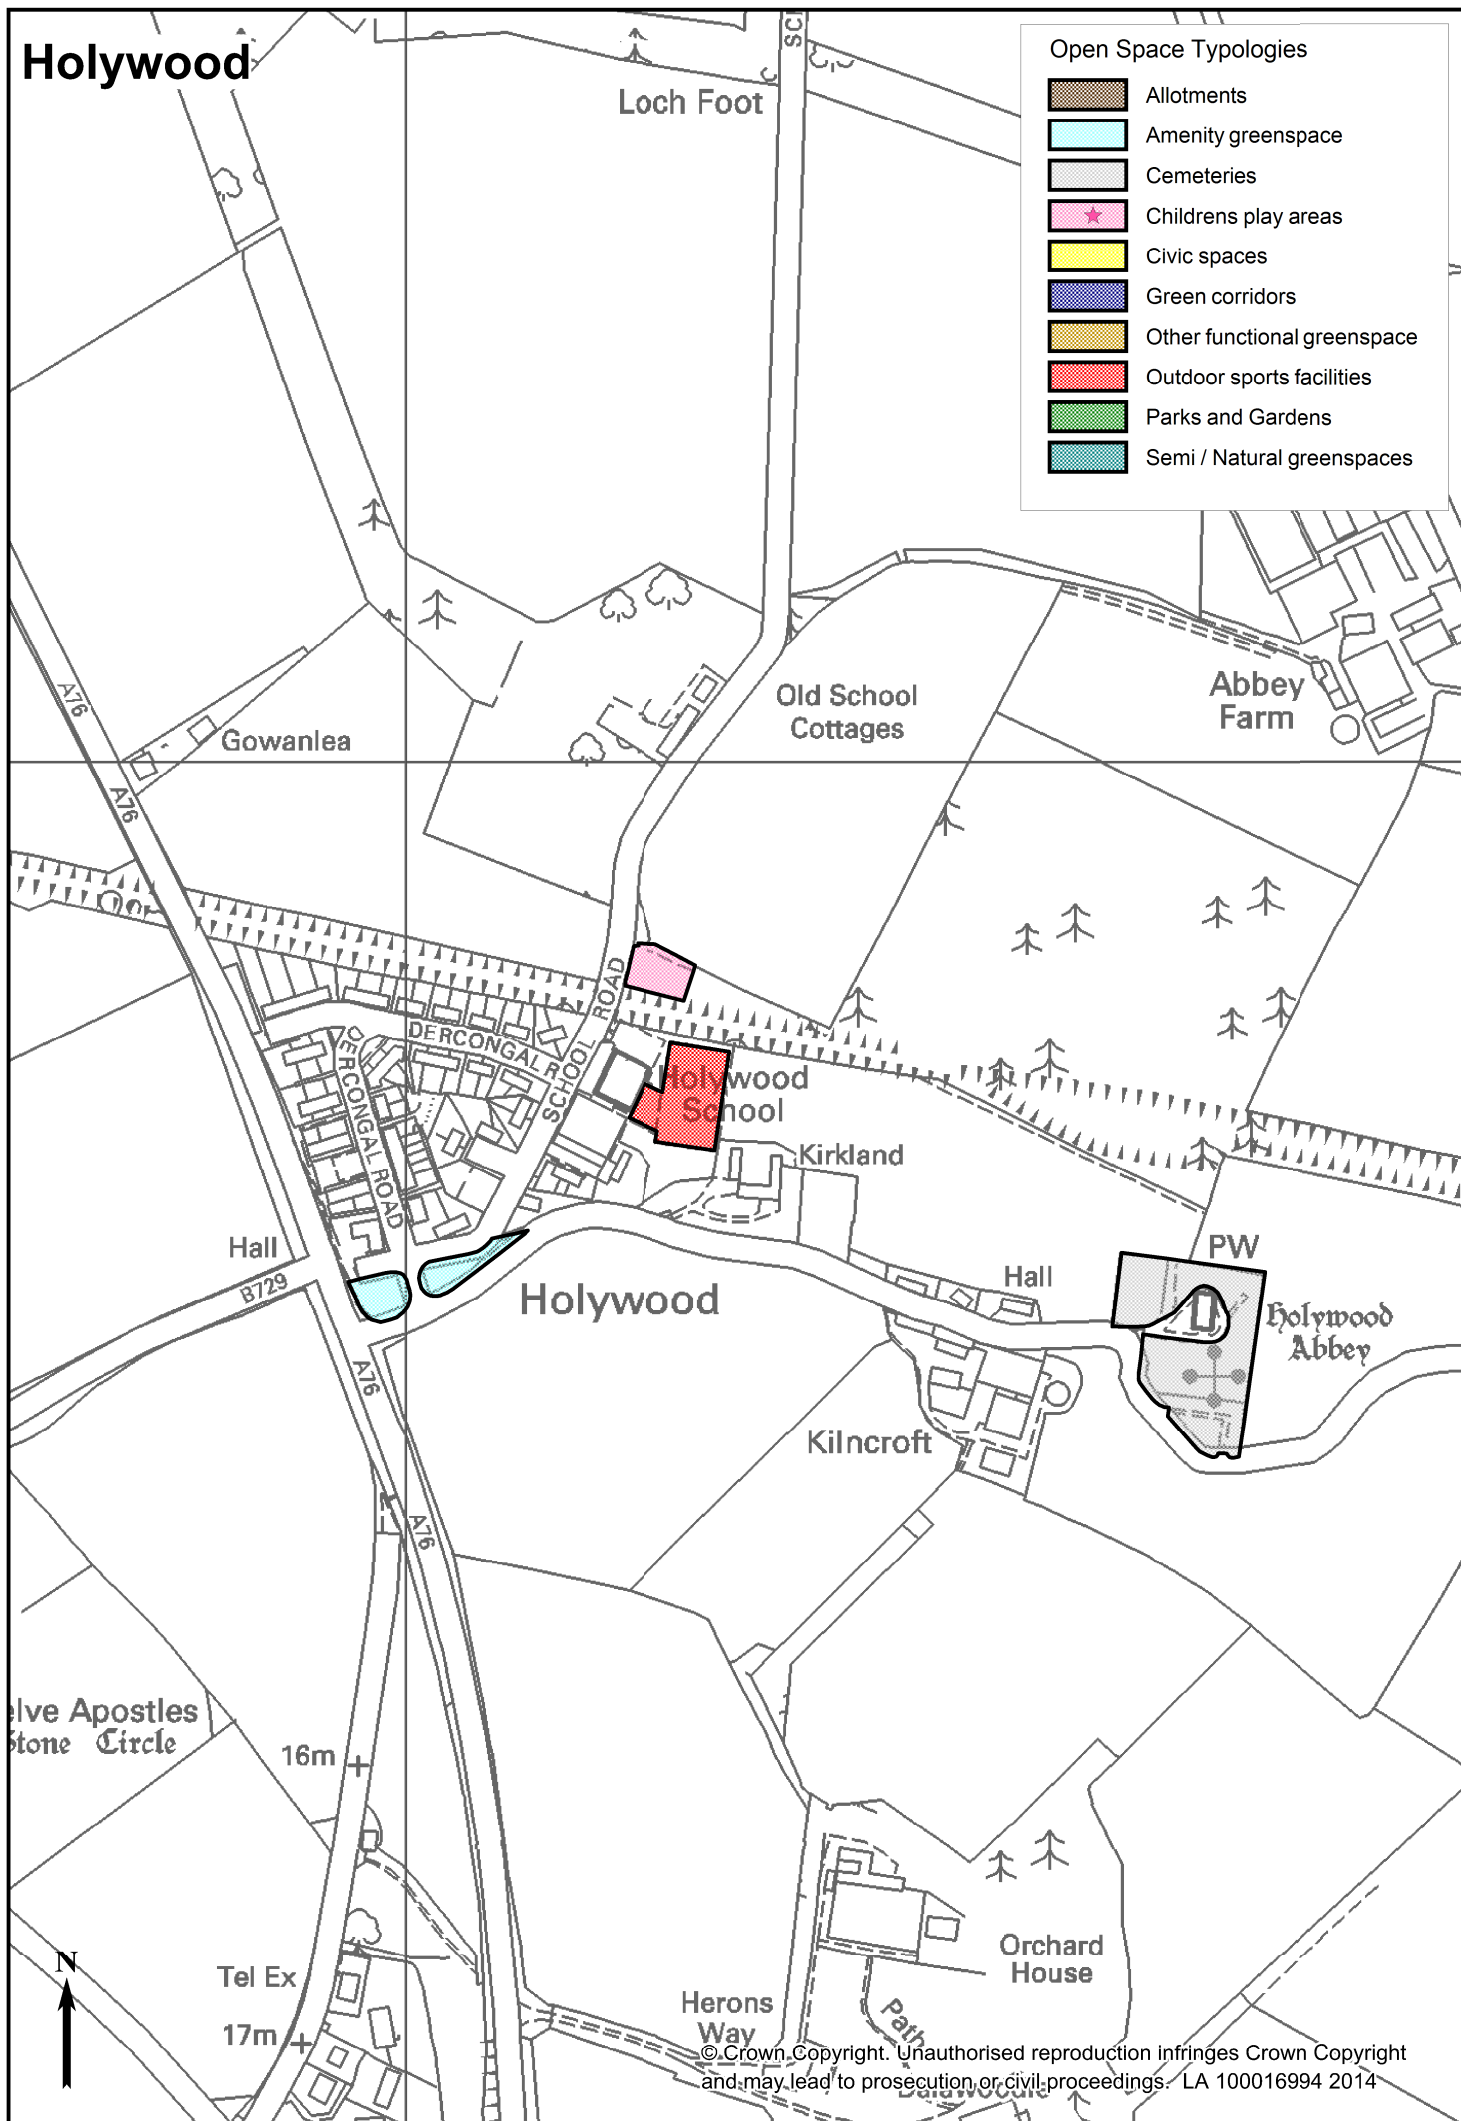

Hollywood

Open Space Typologies

- Allotments
- Amenity greenspace
- Cemeteries
- Childrens play areas
- Civic spaces
- Green corridors
- Other functional greenspace
- Outdoor sports facilities
- Parks and Gardens
- Semi / Natural greenspaces

© Crown Copyright. Unauthorised reproduction infringes Crown Copyright and may lead to prosecution or civil proceedings. LA 100016994 2014