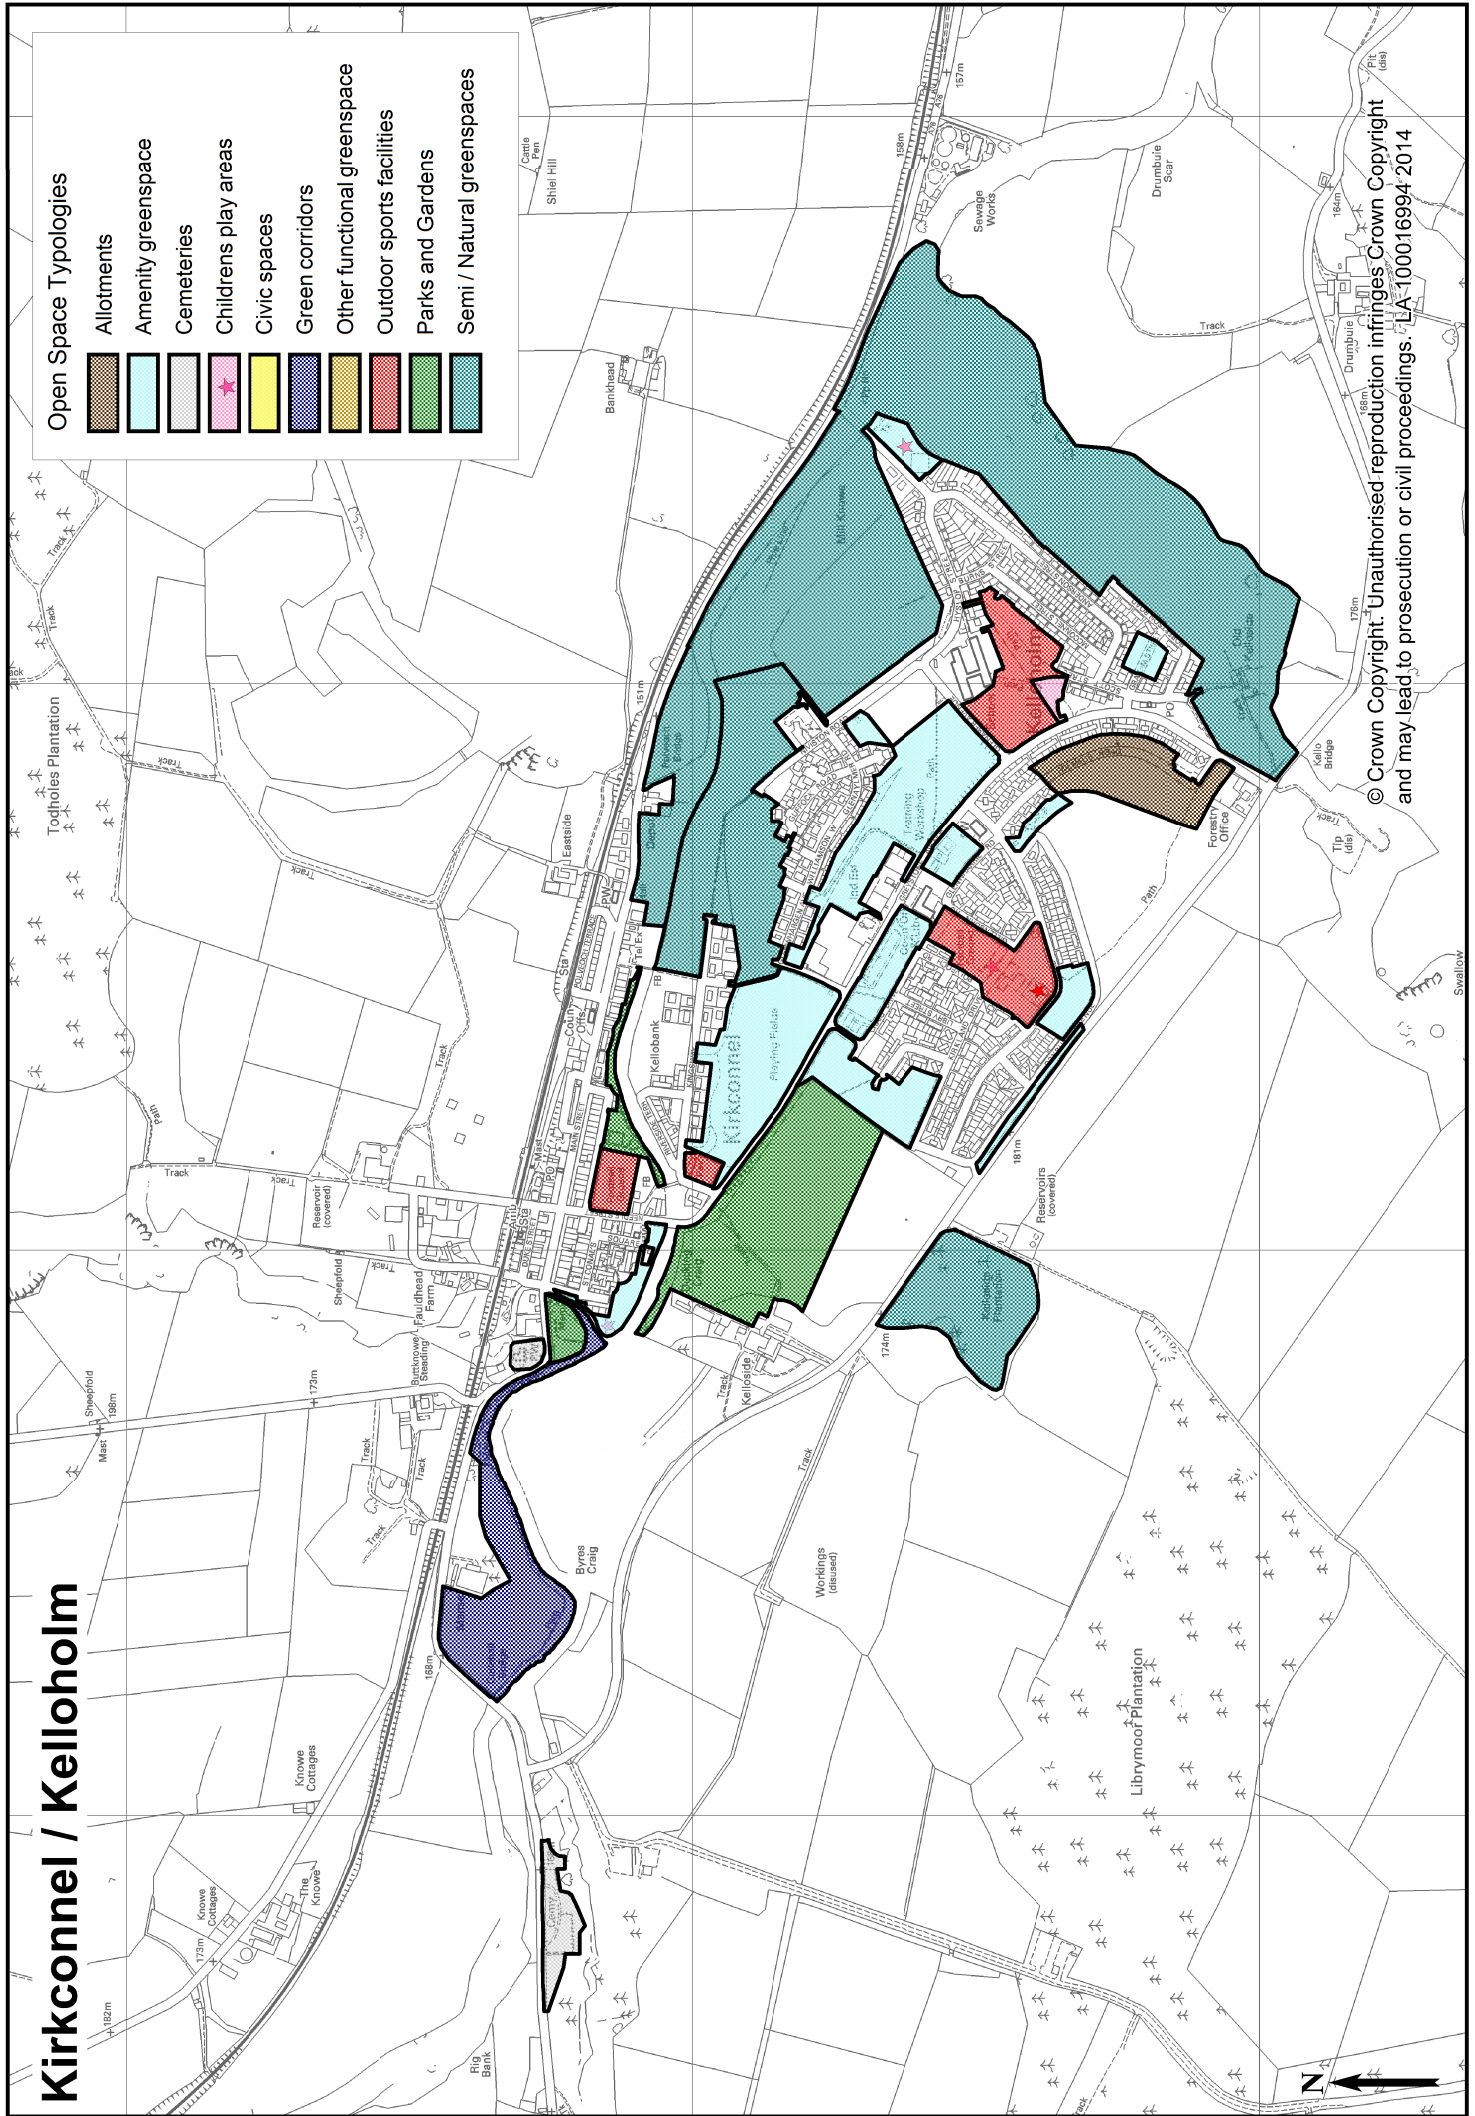

Kirkconnel / Kelloholm

Open Space Typologies

	Allotments
	Amenity greenspace
	Cemeteries
	Childrens play areas
	Civic spaces
	Green corridors
	Other functional greenspace
	Outdoor sports facilities
	Parks and Gardens
	Semi / Natural greenspaces

© Crown Copyright. Unauthorised reproduction infringes Crown Copyright and may lead to prosecution or civil proceedings. LA-100016994-2014