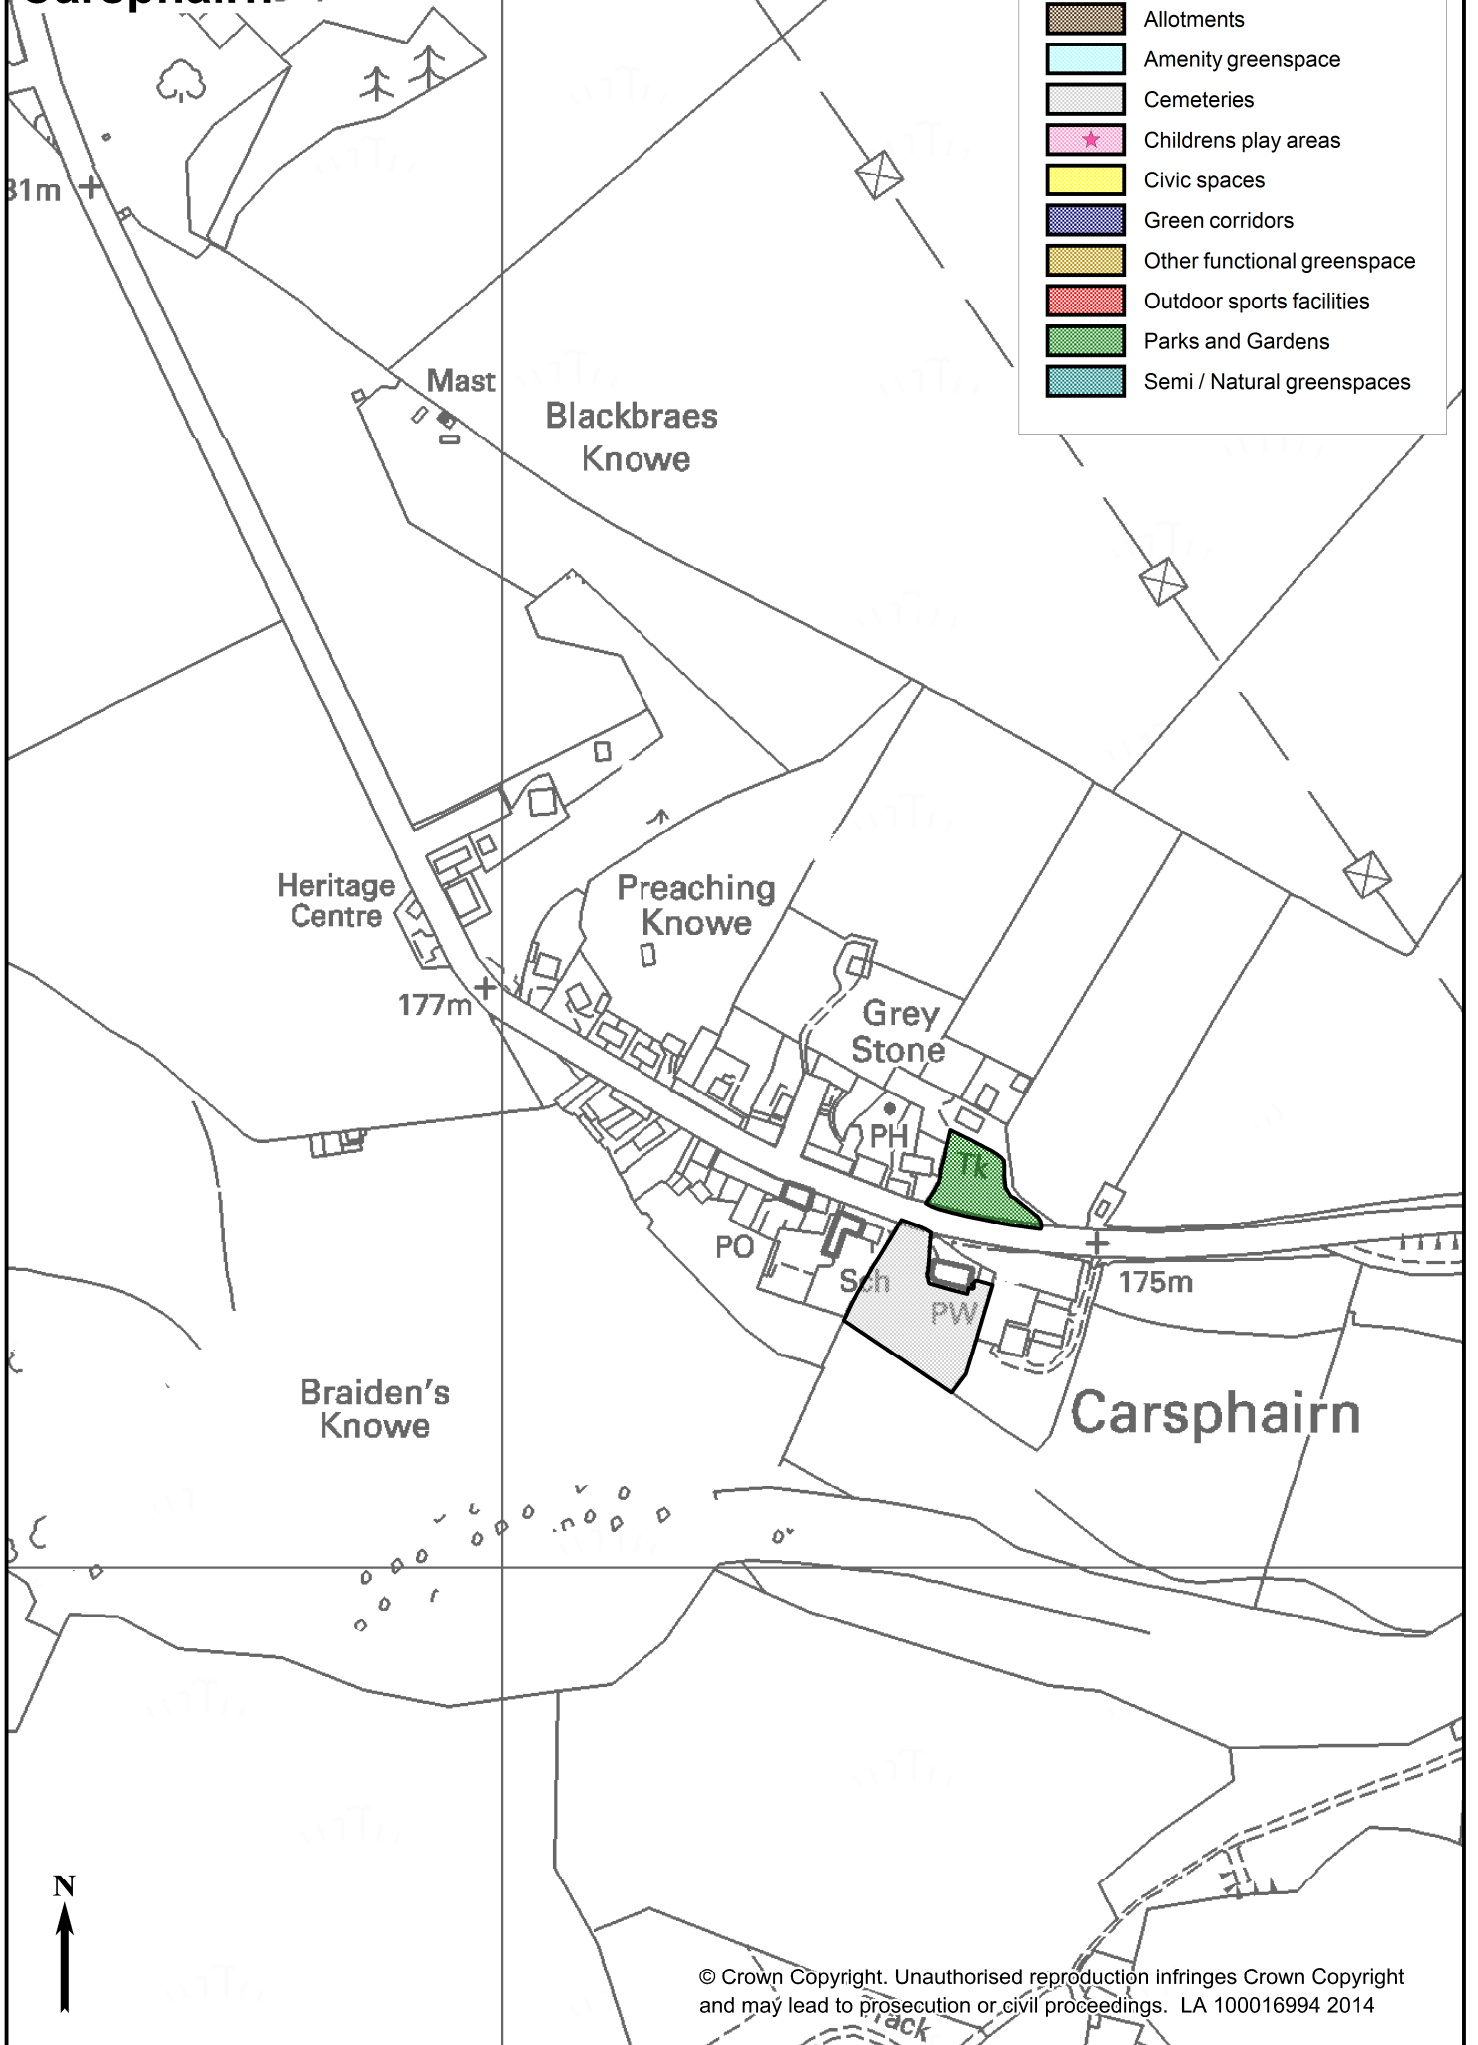

Carsphairngwyne

Open Space Typologies

- Allotments
- Amenity greenspace
- Cemeteries
- Childrens play areas
- Civic spaces
- Green corridors
- Other functional greenspace
- Outdoor sports facilities
- Parks and Gardens
- Semi / Natural greenspaces