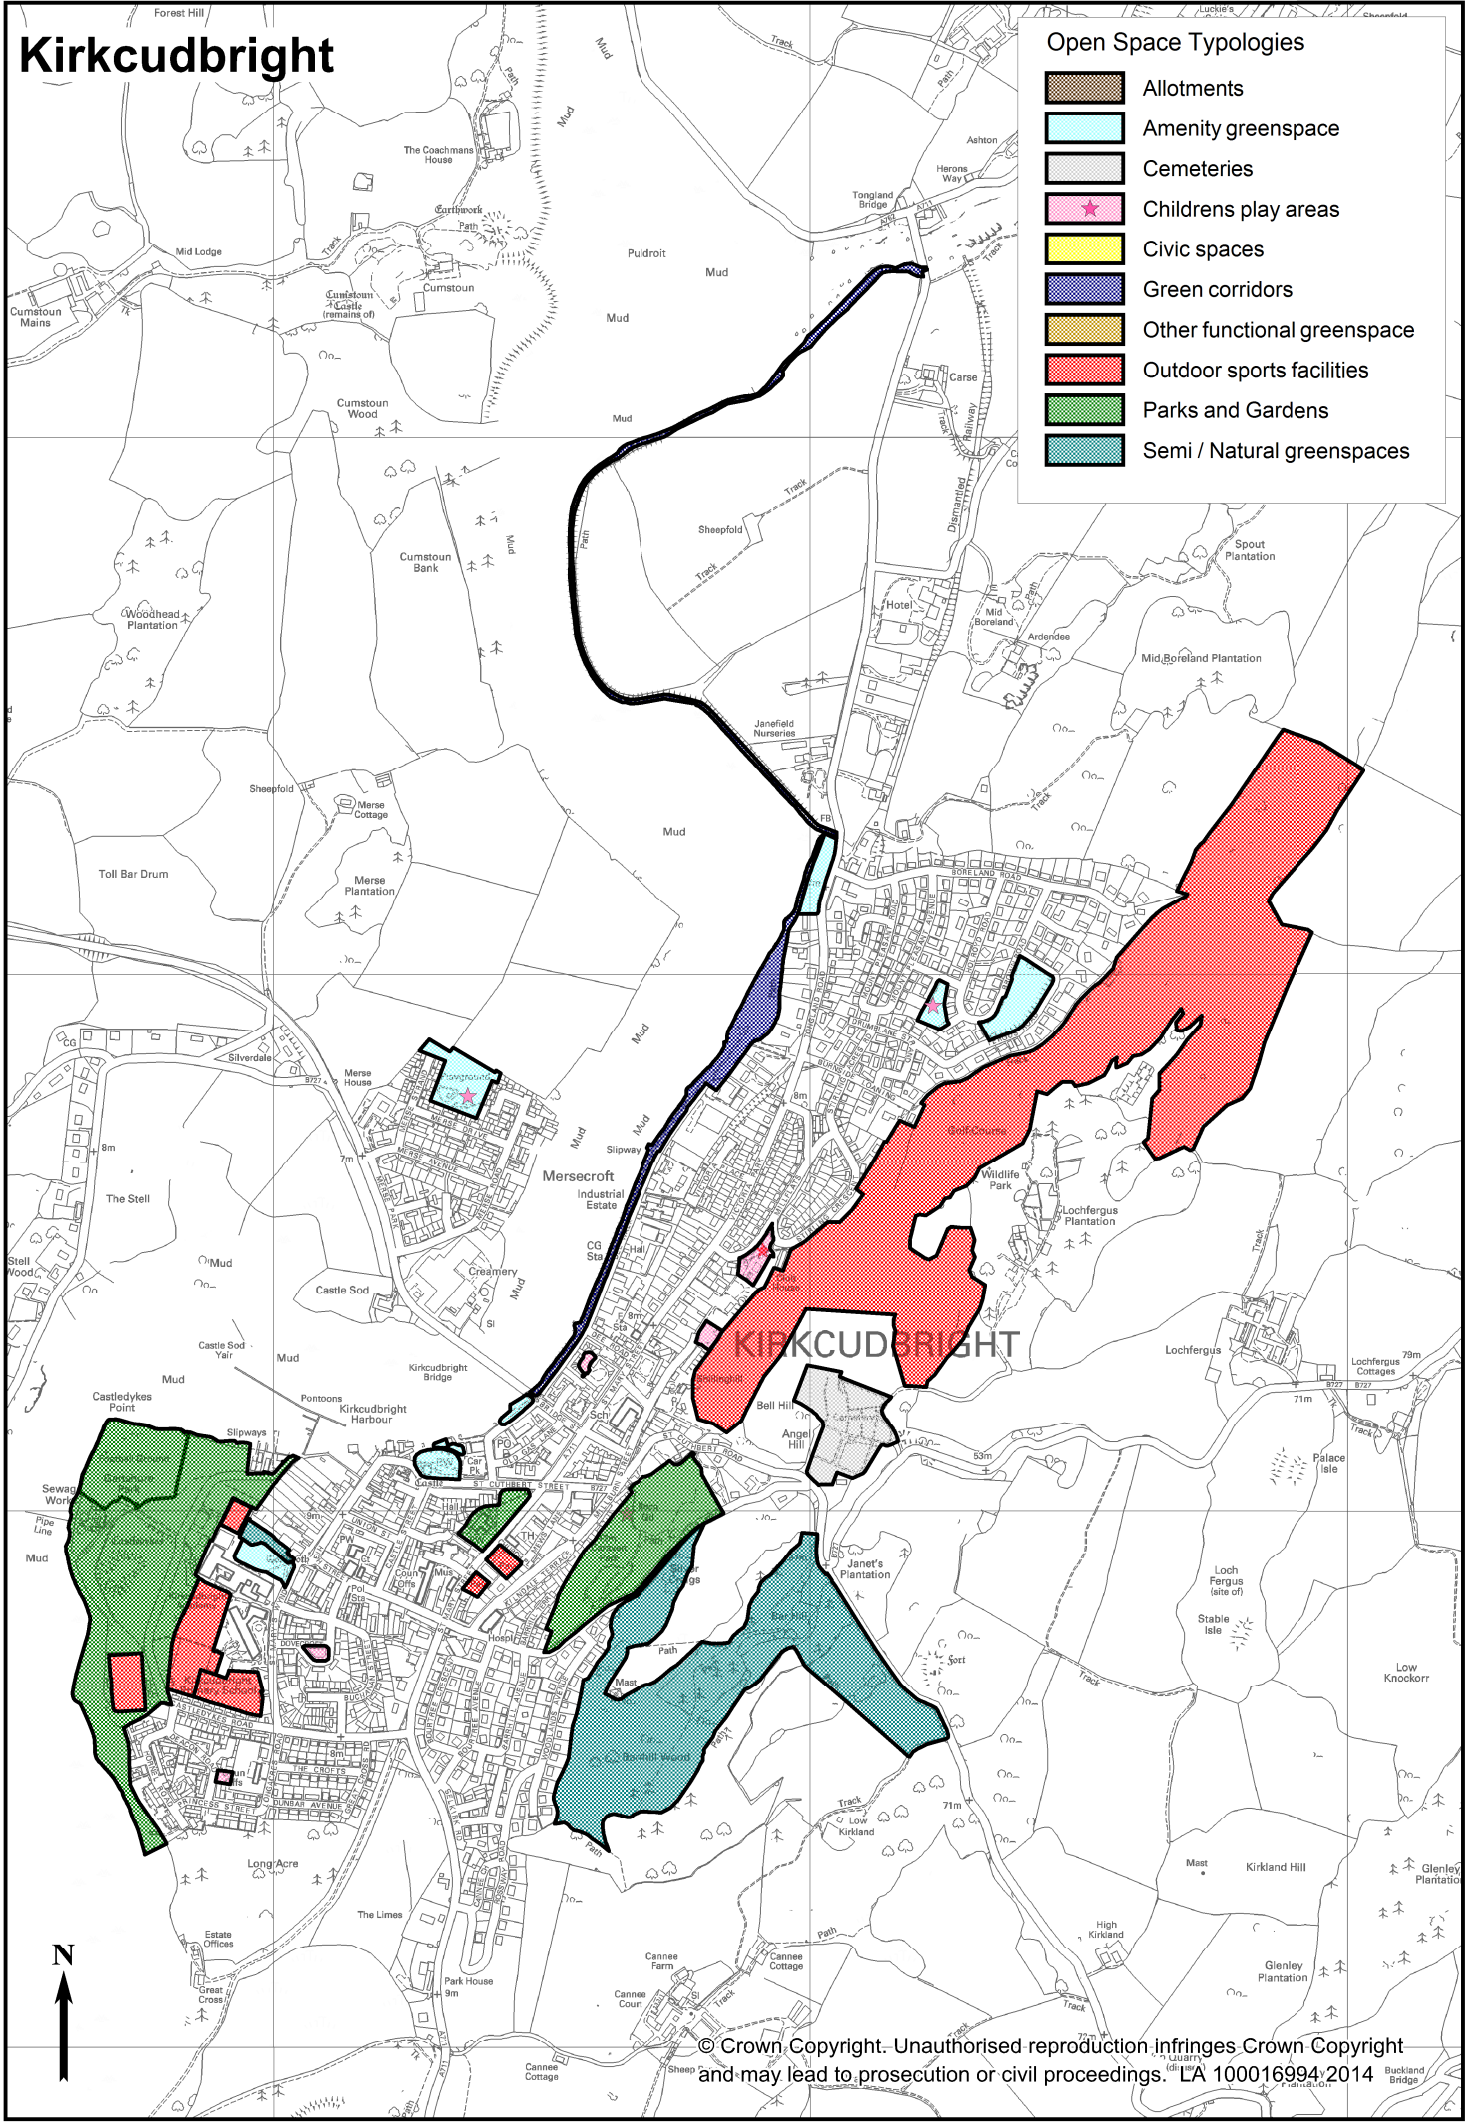

Kirkcudbright

Open Space Typologies

- Allotments
- Amenity greenspace
- Cemeteries
- Childrens play areas
- Civic spaces
- Green corridors
- Other functional greenspace
- Outdoor sports facilities
- Parks and Gardens
- Semi / Natural greenspaces