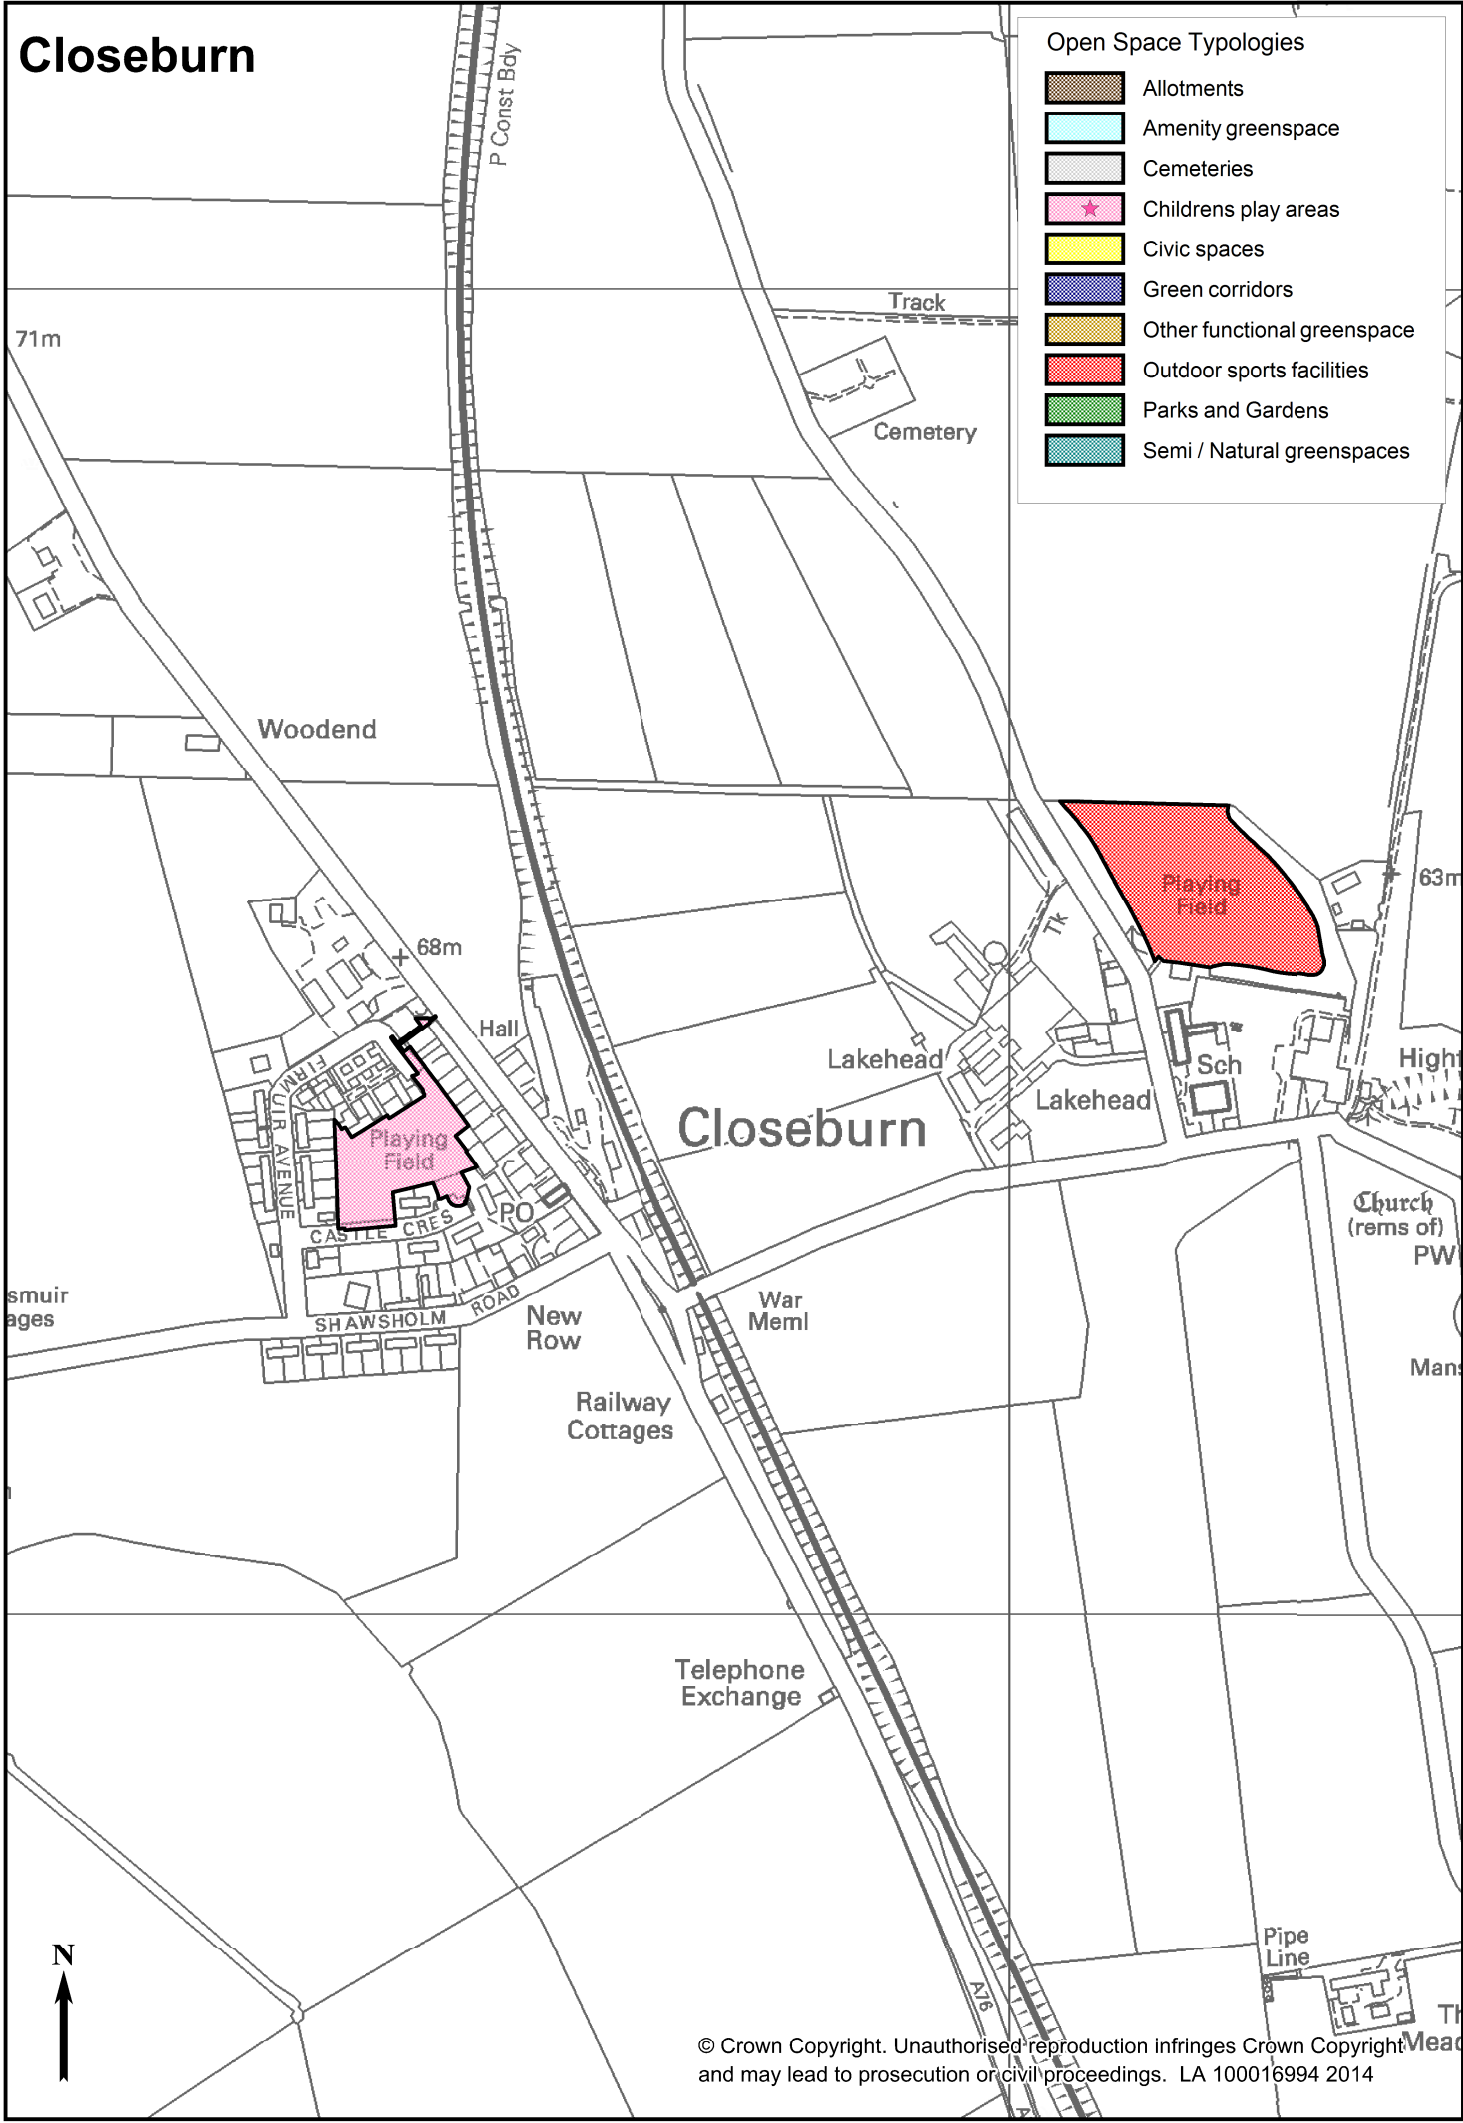

Closeburn

Open Space Typologies

- Allotments
- Amenity greenspace
- Cemeteries
- Childrens play areas
- Civic spaces
- Green corridors
- Other functional greenspace
- Outdoor sports facilities
- Parks and Gardens
- Semi / Natural greenspaces

© Crown Copyright. Unauthorised reproduction infringes Crown Copyright and may lead to prosecution or civil proceedings. LA 100016994 2014