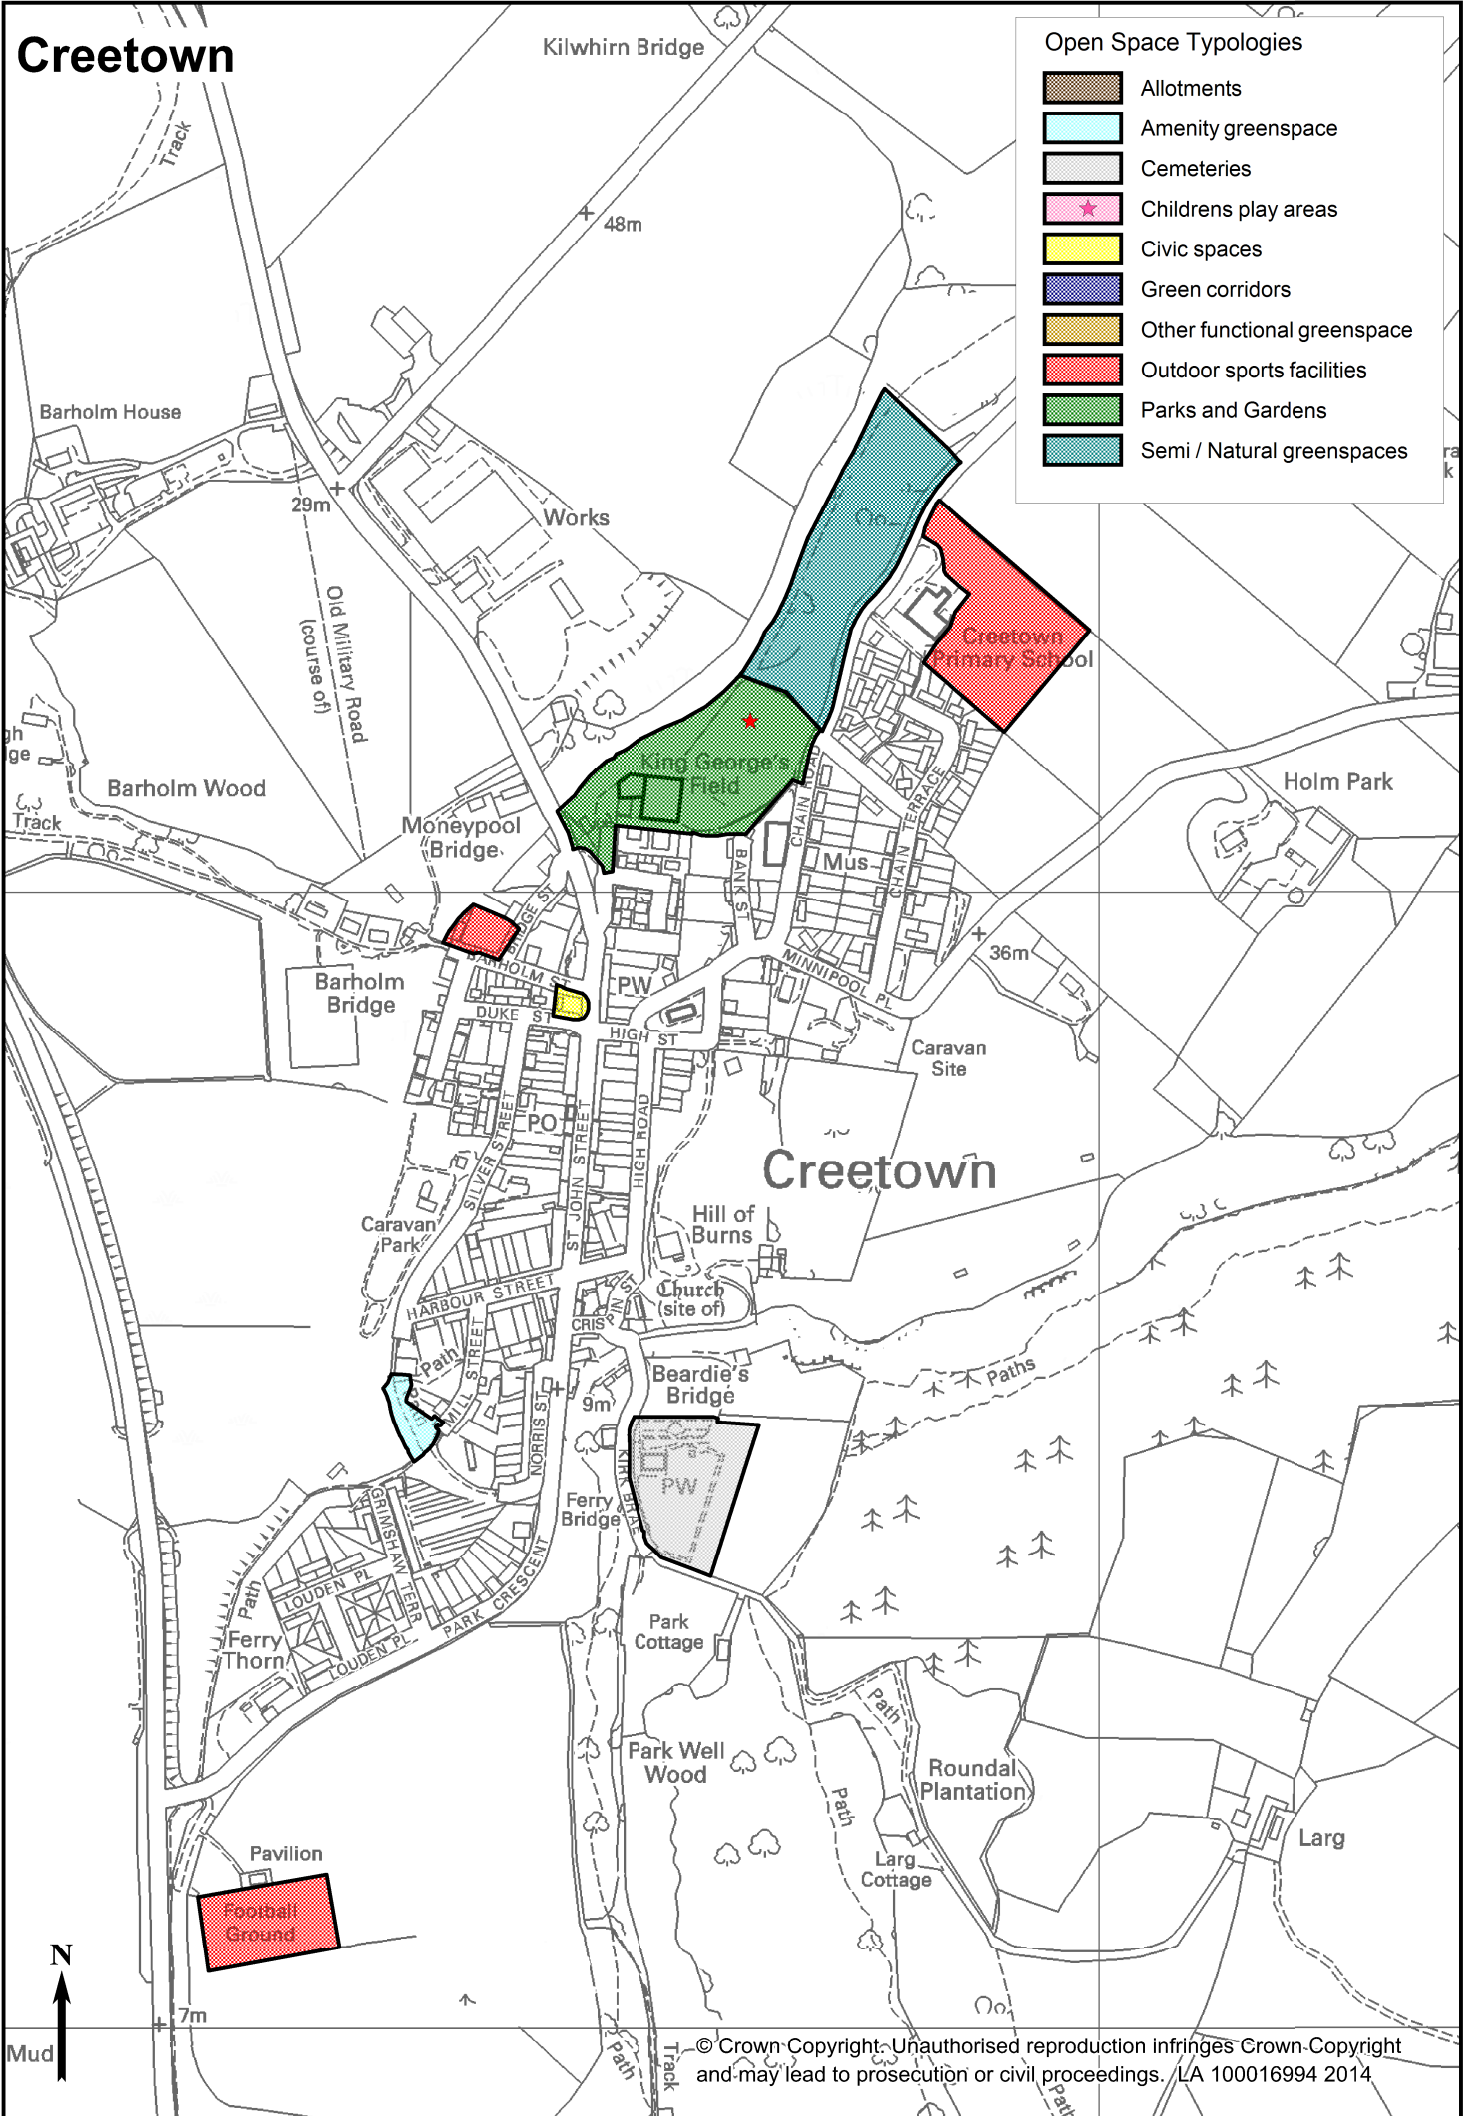

Creetown

Open Space Typologies

- Allotments
- Amenity greenspace
- Cemeteries
- Childrens play areas
- Civic spaces
- Green corridors
- Other functional greenspace
- Outdoor sports facilities
- Parks and Gardens
- Semi / Natural greenspaces

© Crown Copyright. Unauthorised reproduction infringes Crown Copyright and may lead to prosecution or civil proceedings. LA 100016994 2014