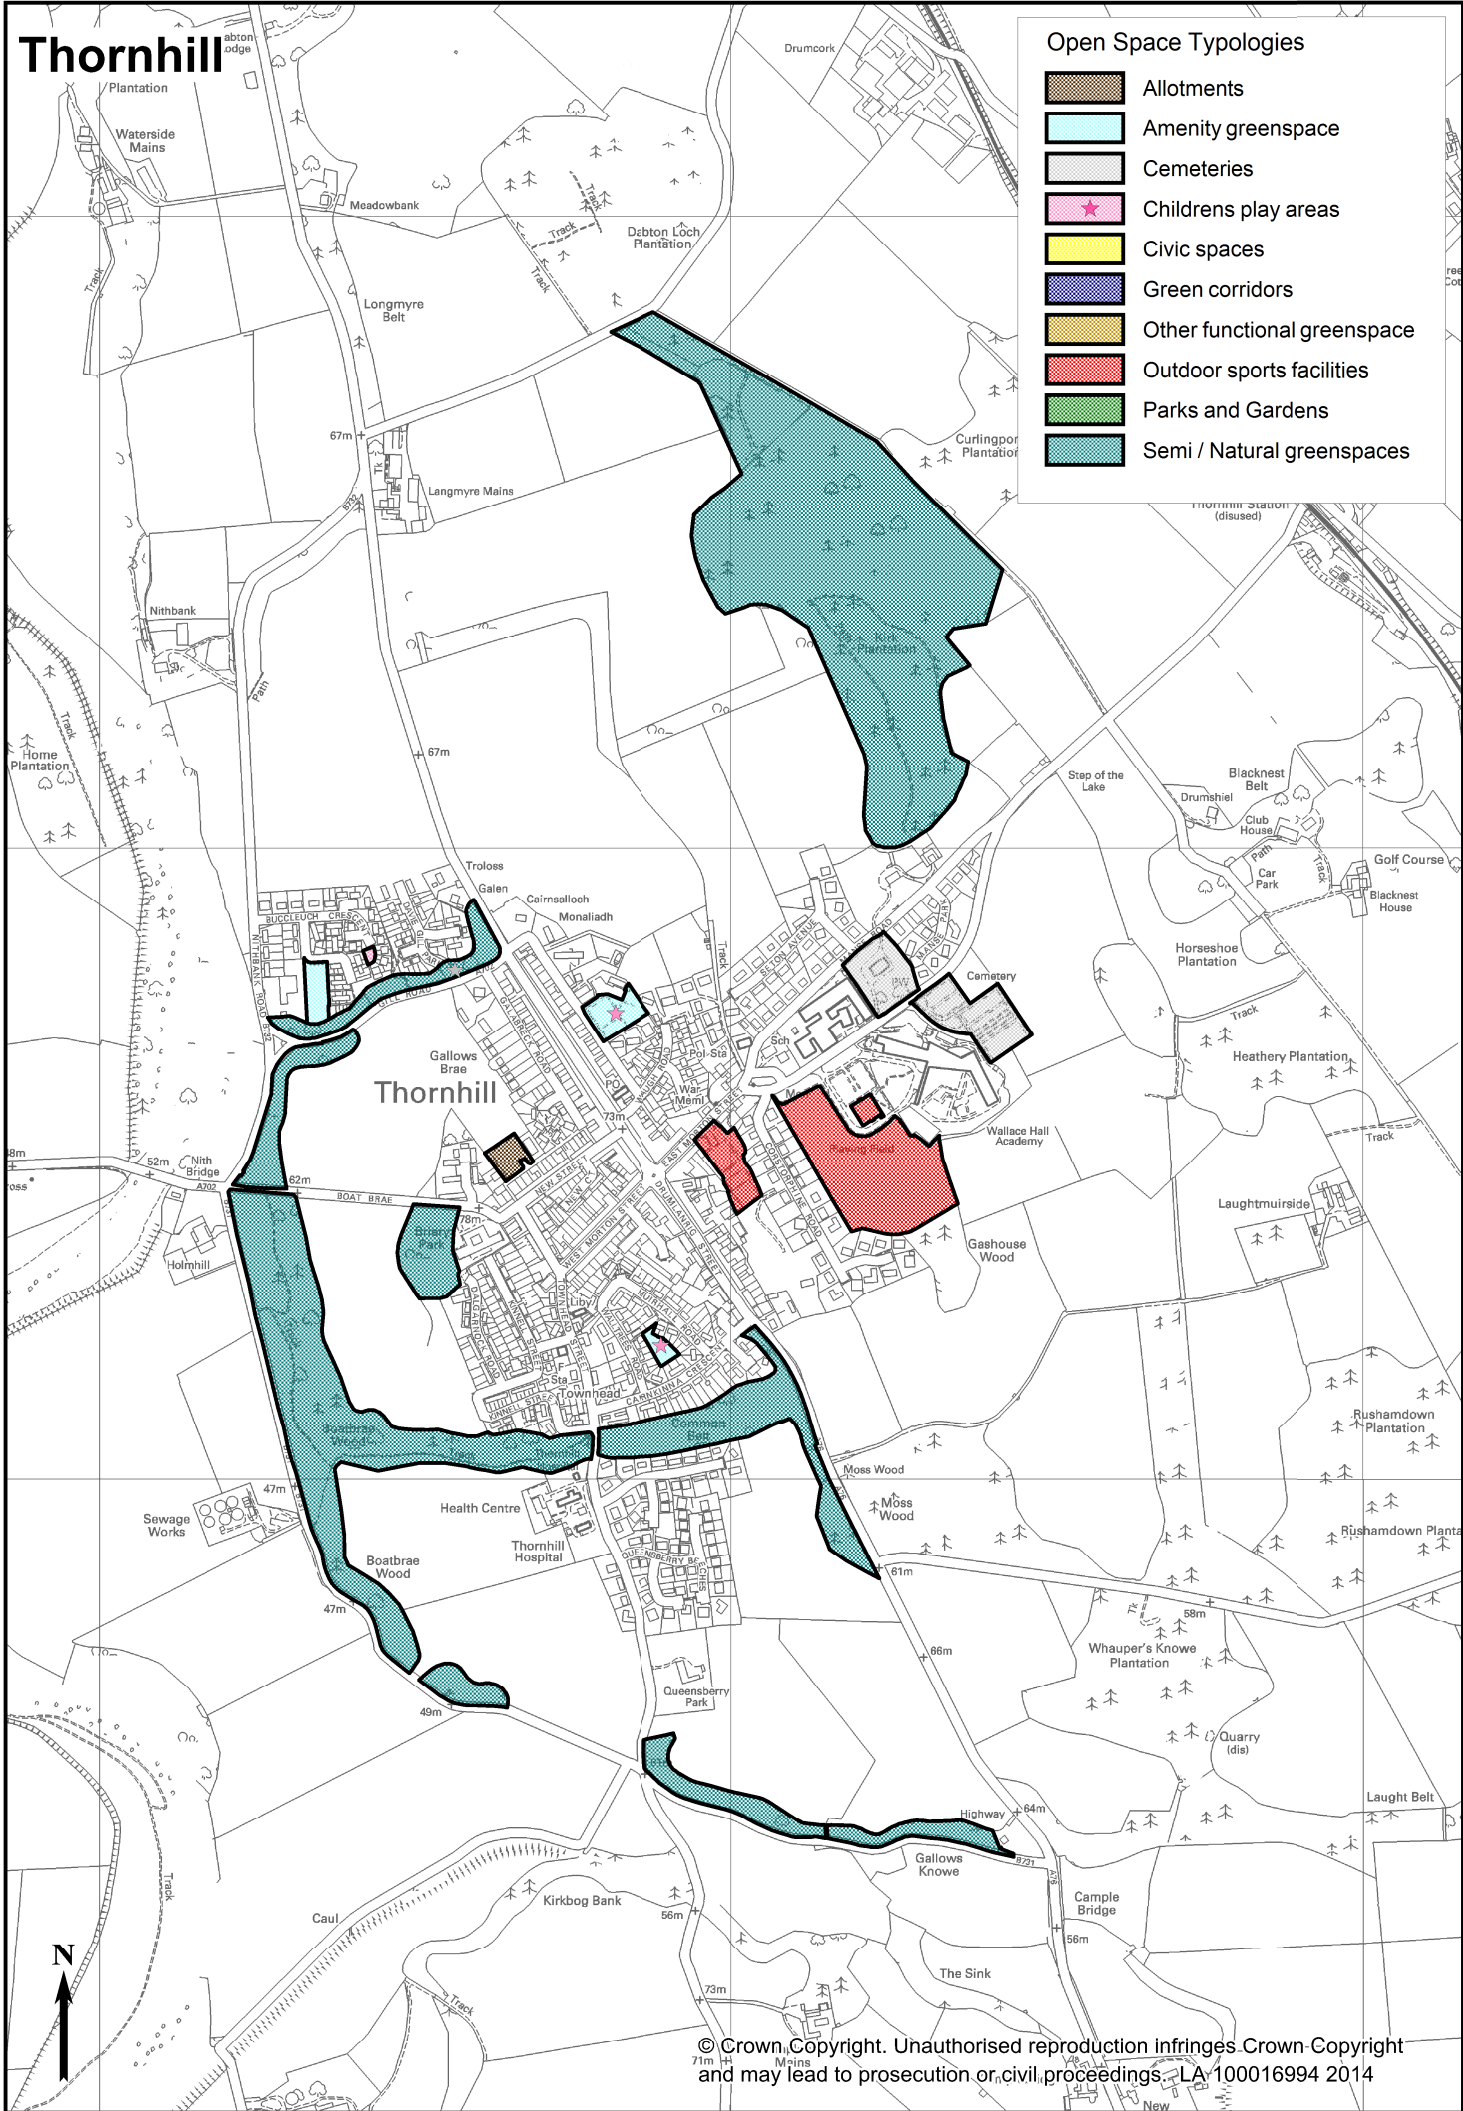

Thornhill

Open Space Typologies

- Allotments
- Amenity greenspace
- Cemeteries
- Childrens play areas
- Civic spaces
- Green corridors
- Other functional greenspace
- Outdoor sports facilities
- Parks and Gardens
- Semi / Natural greenspaces