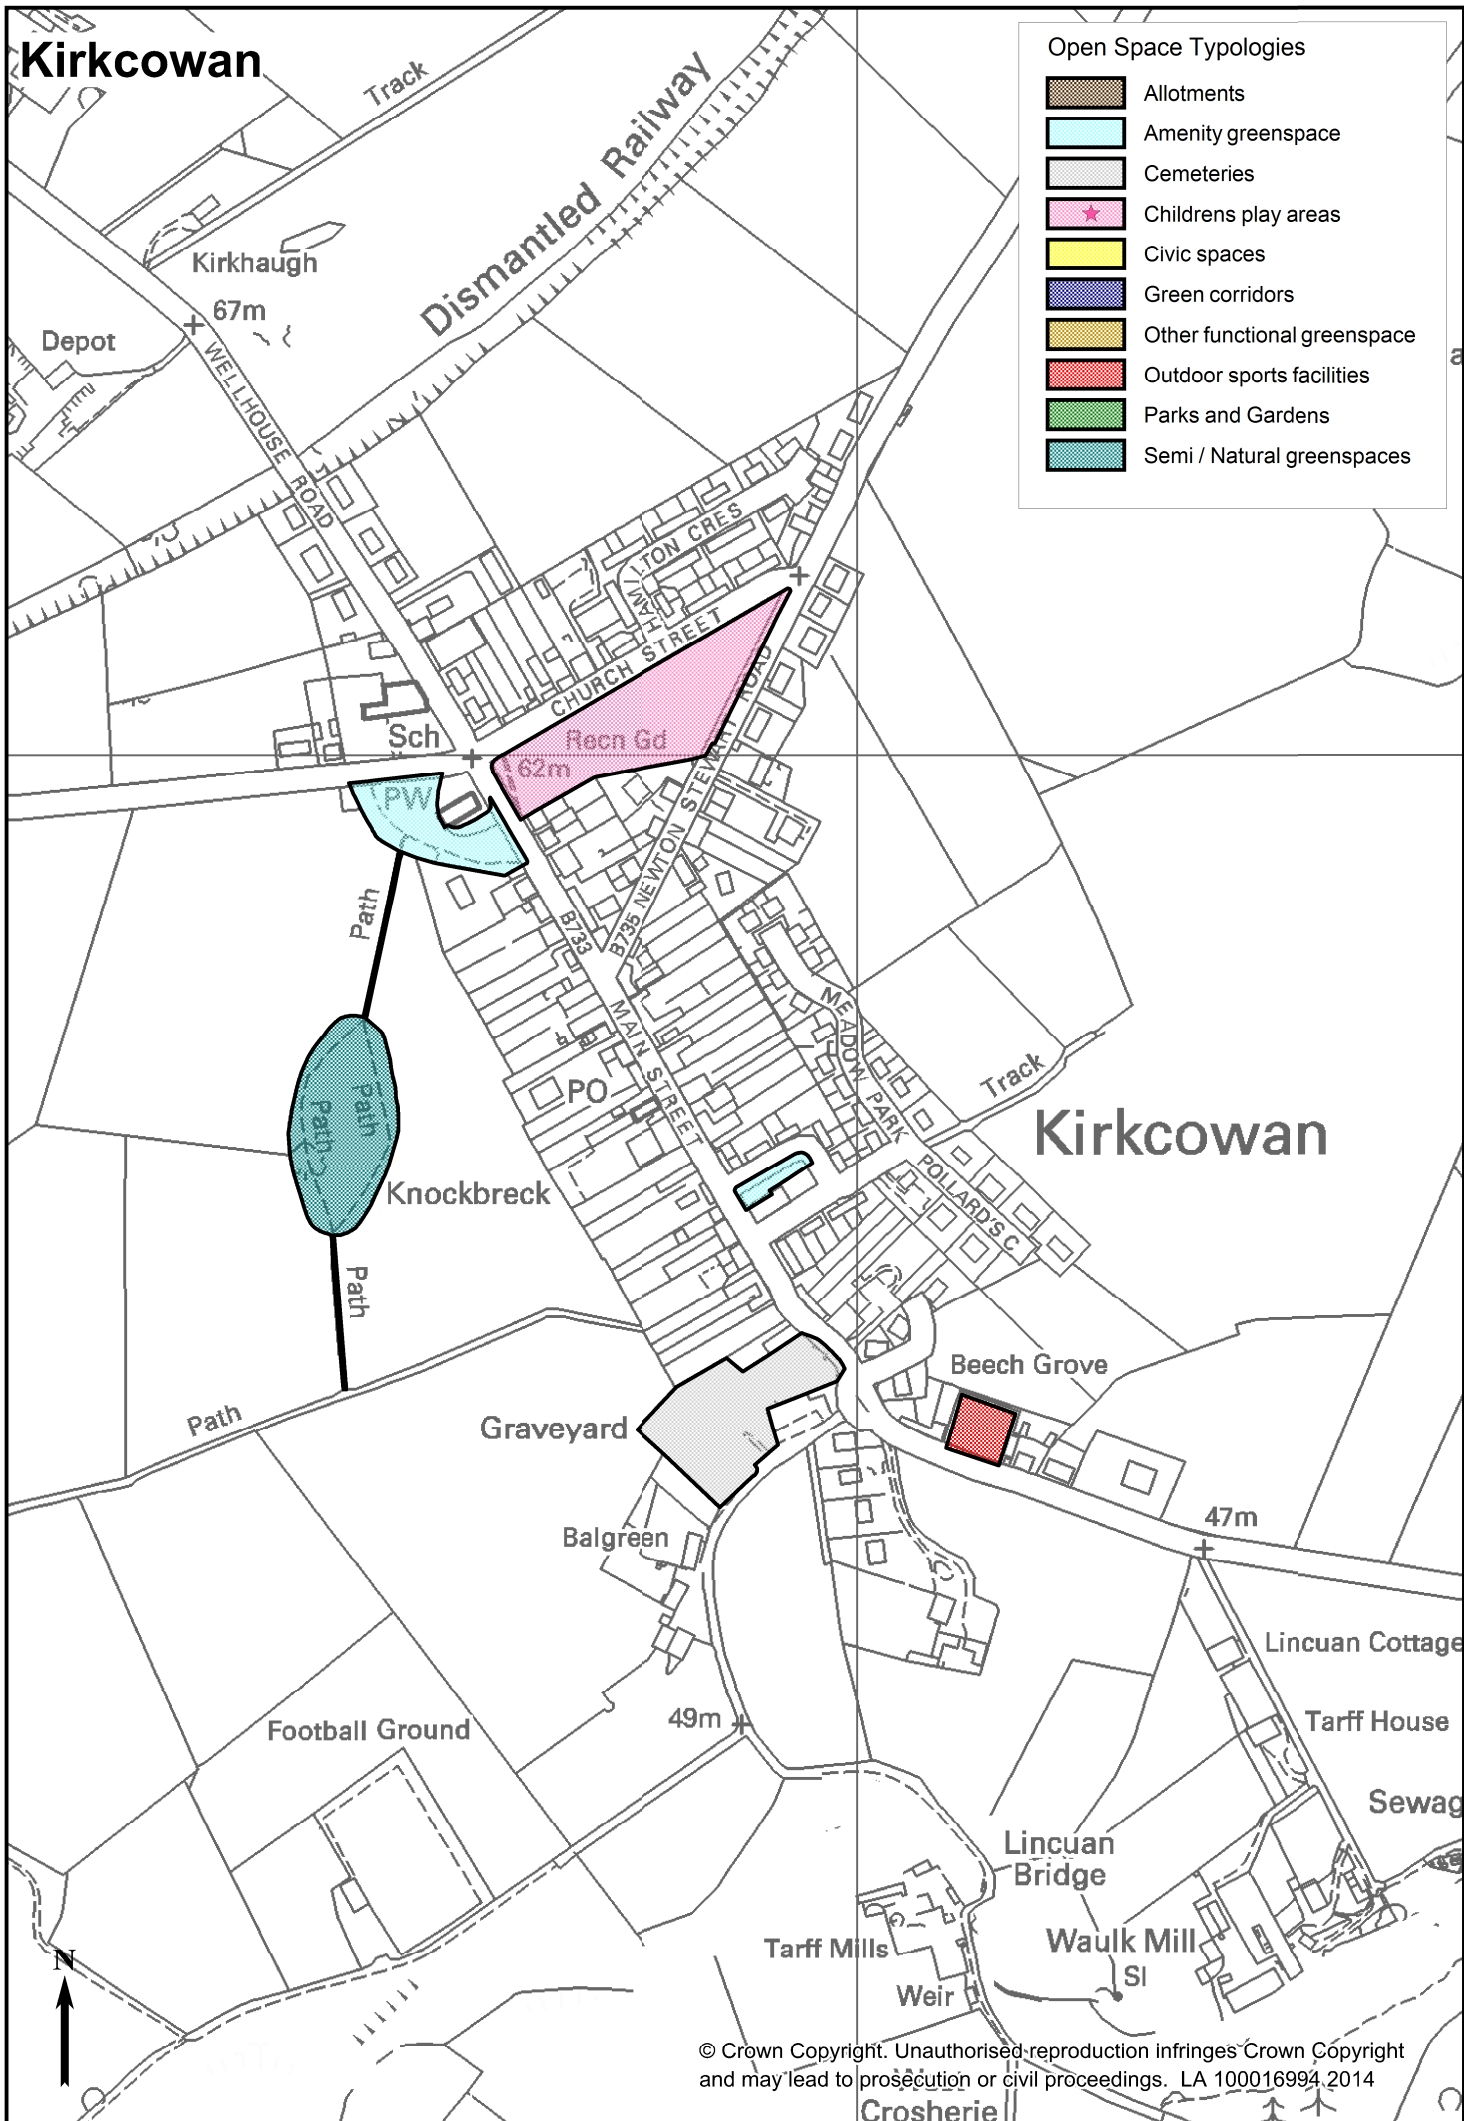

Kirkcowan

Open Space Typologies

- Allotments
- Amenity greenspace
- Cemeteries
- Childrens play areas
- Civic spaces
- Green corridors
- Other functional greenspace
- Outdoor sports facilities
- Parks and Gardens
- Semi / Natural greenspaces

© Crown Copyright. Unauthorised reproduction infringes Crown Copyright and may lead to prosecution or civil proceedings. LA 100016994 2014