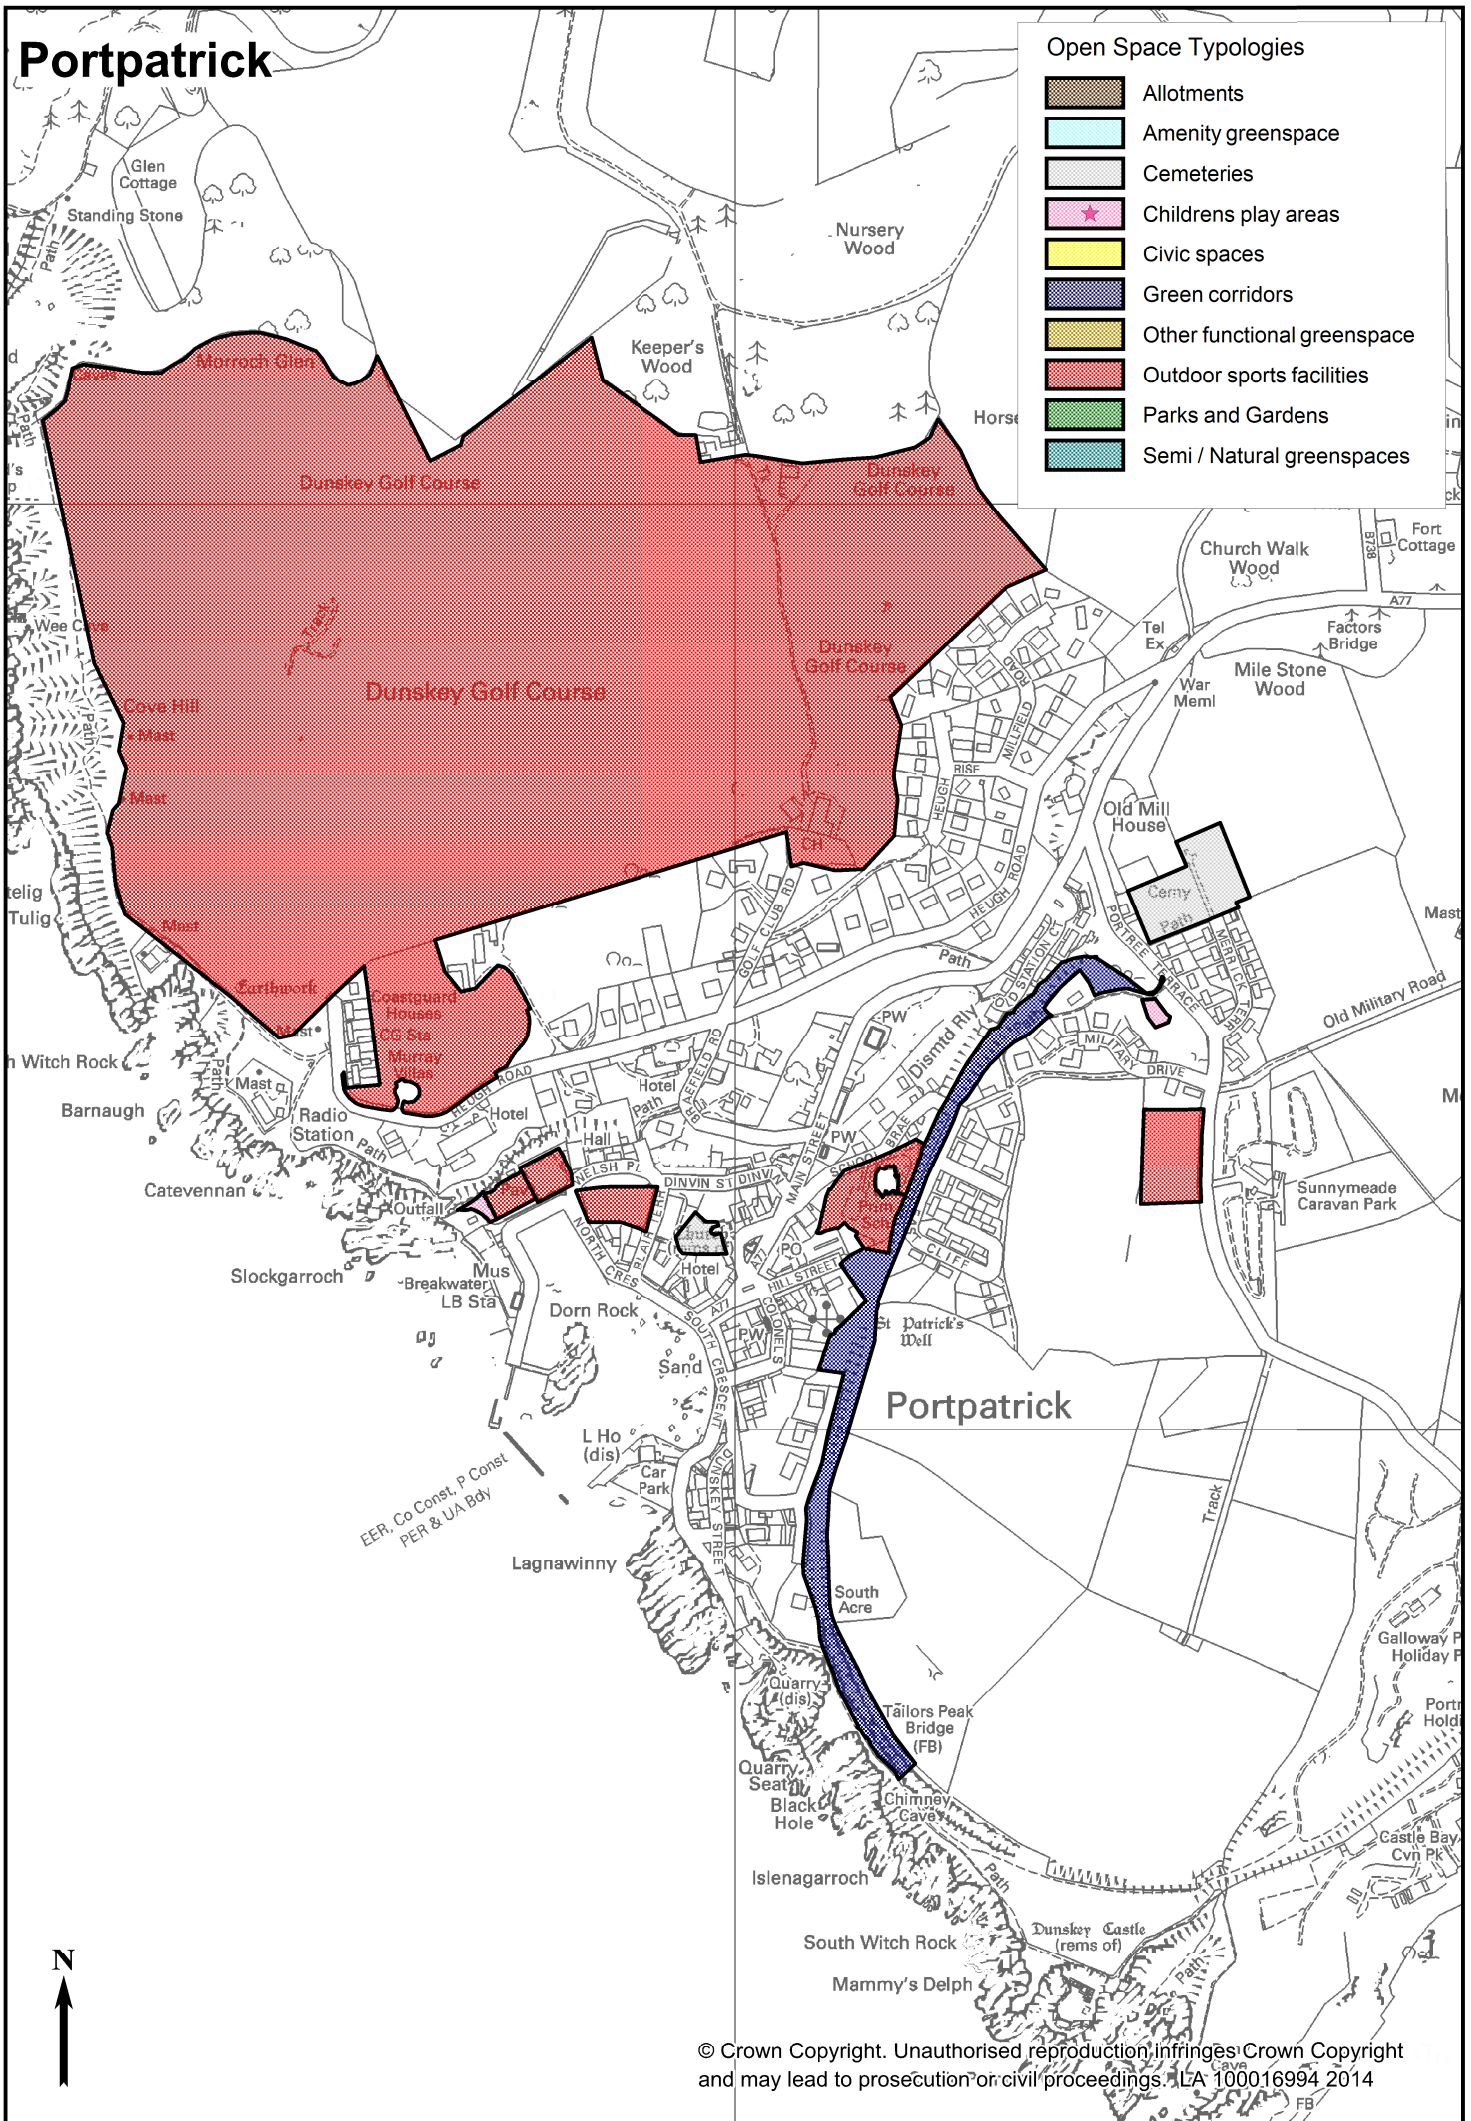

Portpatrick

Open Space Typologies

- Allotments
- Amenity greenspace
- Cemeteries
- Childrens play areas
- Civic spaces
- Green corridors
- Other functional greenspace
- Outdoor sports facilities
- Parks and Gardens
- Semi / Natural greenspaces