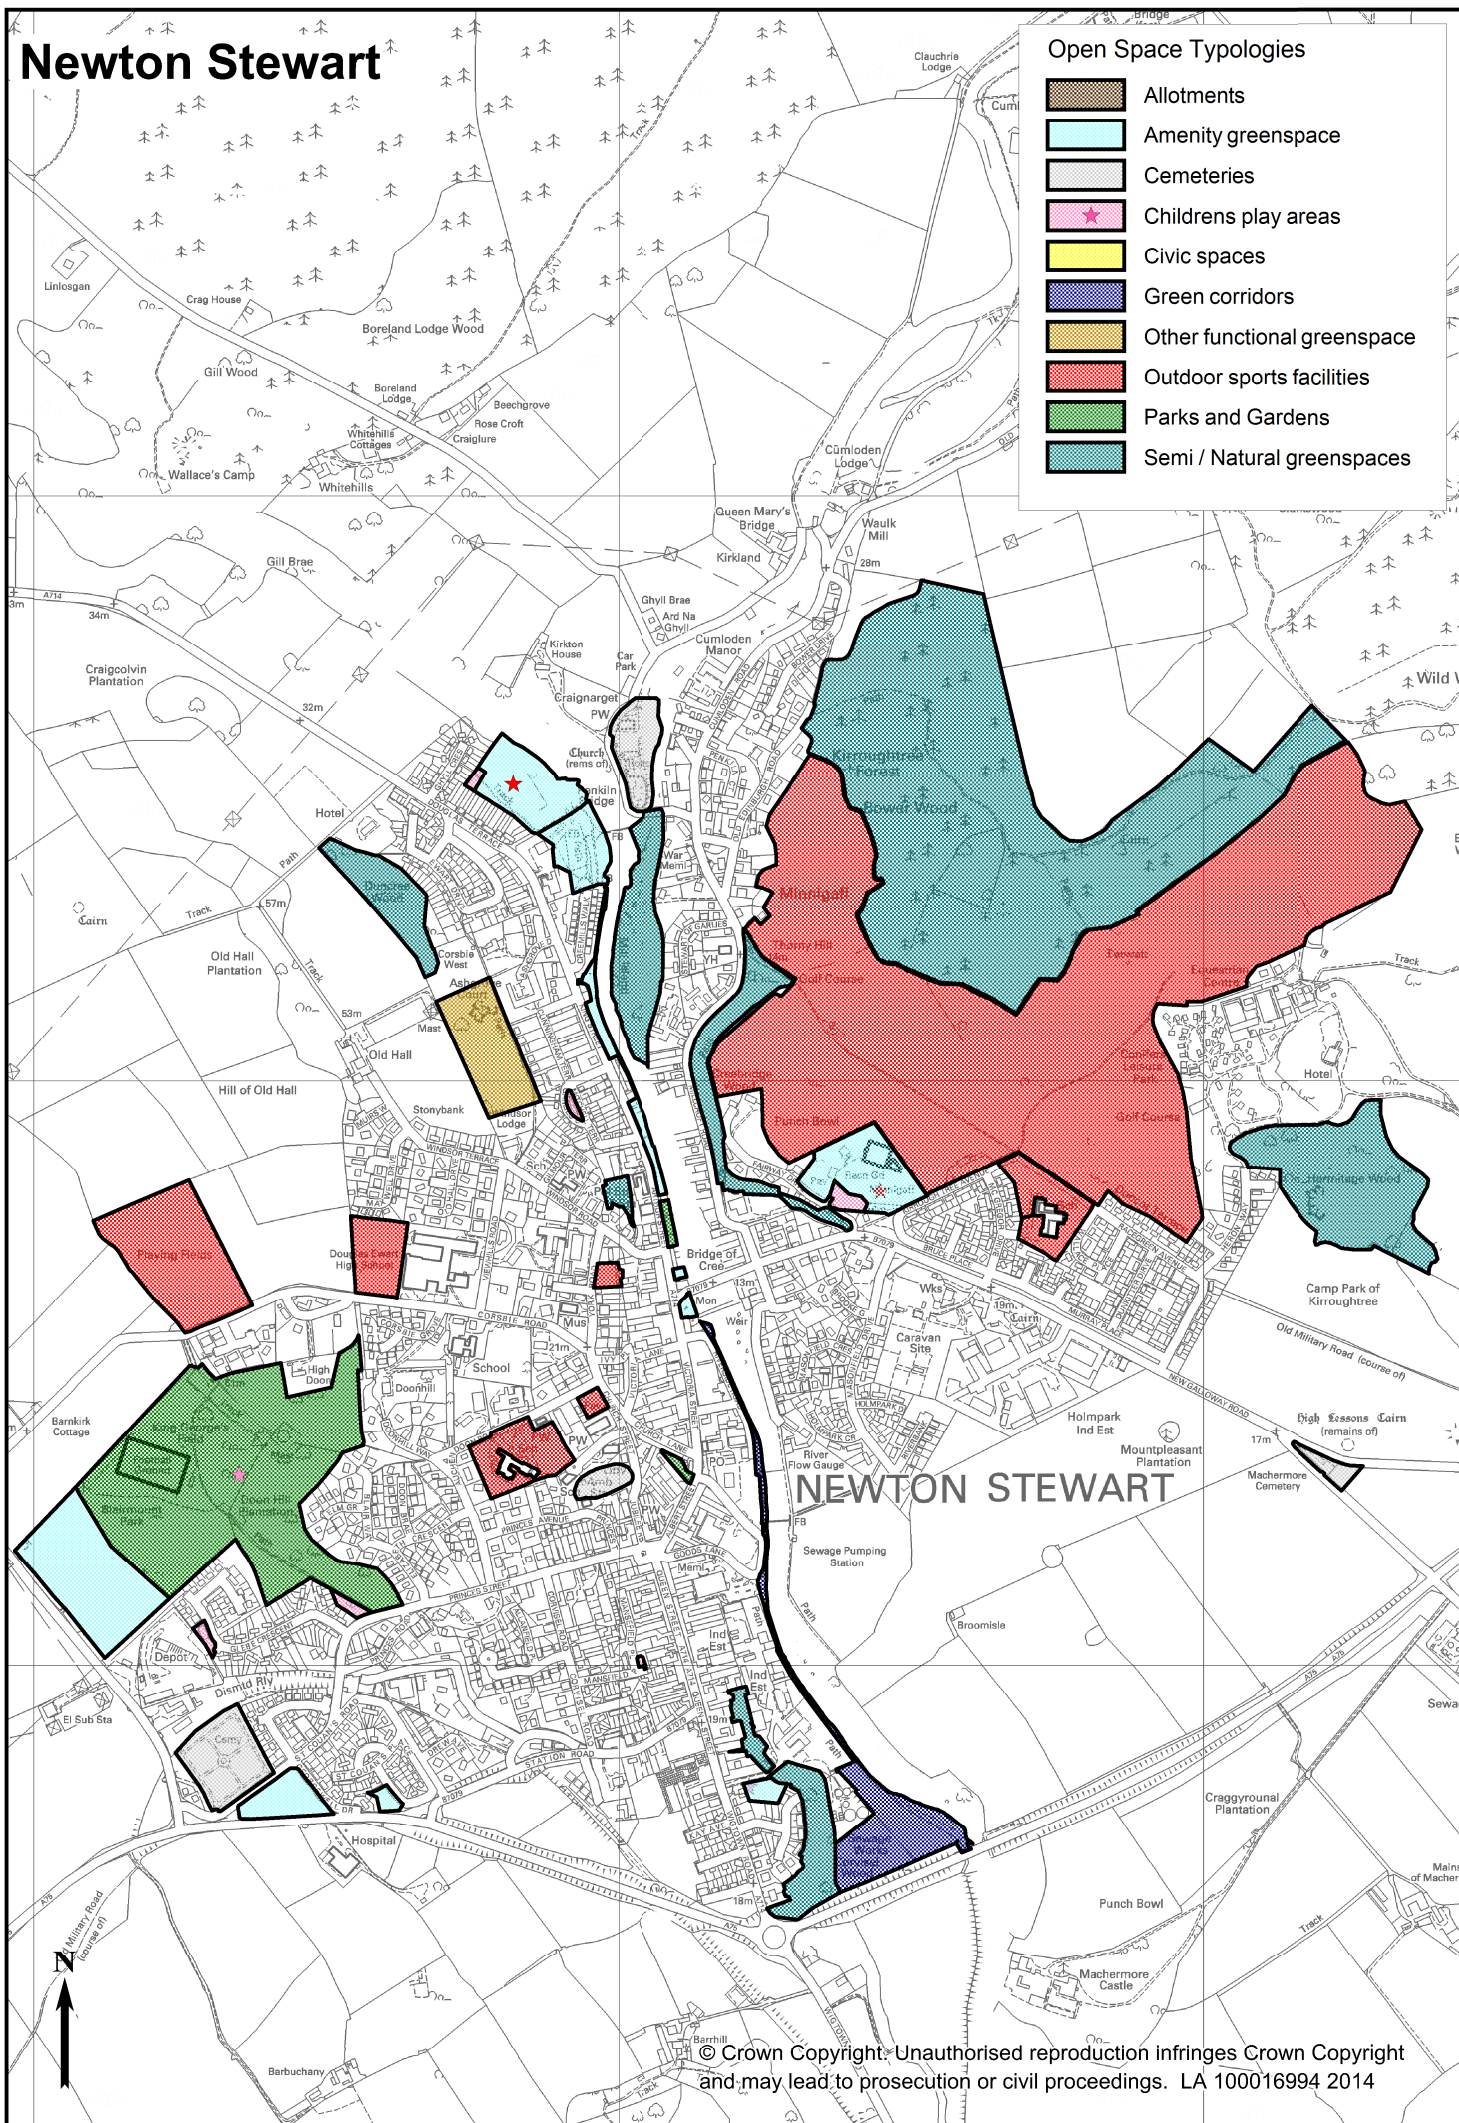

Newton Stewart

Open Space Typologies

- Allotments
- Amenity greenspace
- Cemeteries
- Childrens play areas
- Civic spaces
- Green corridors
- Other functional greenspace
- Outdoor sports facilities
- Parks and Gardens
- Semi / Natural greenspaces