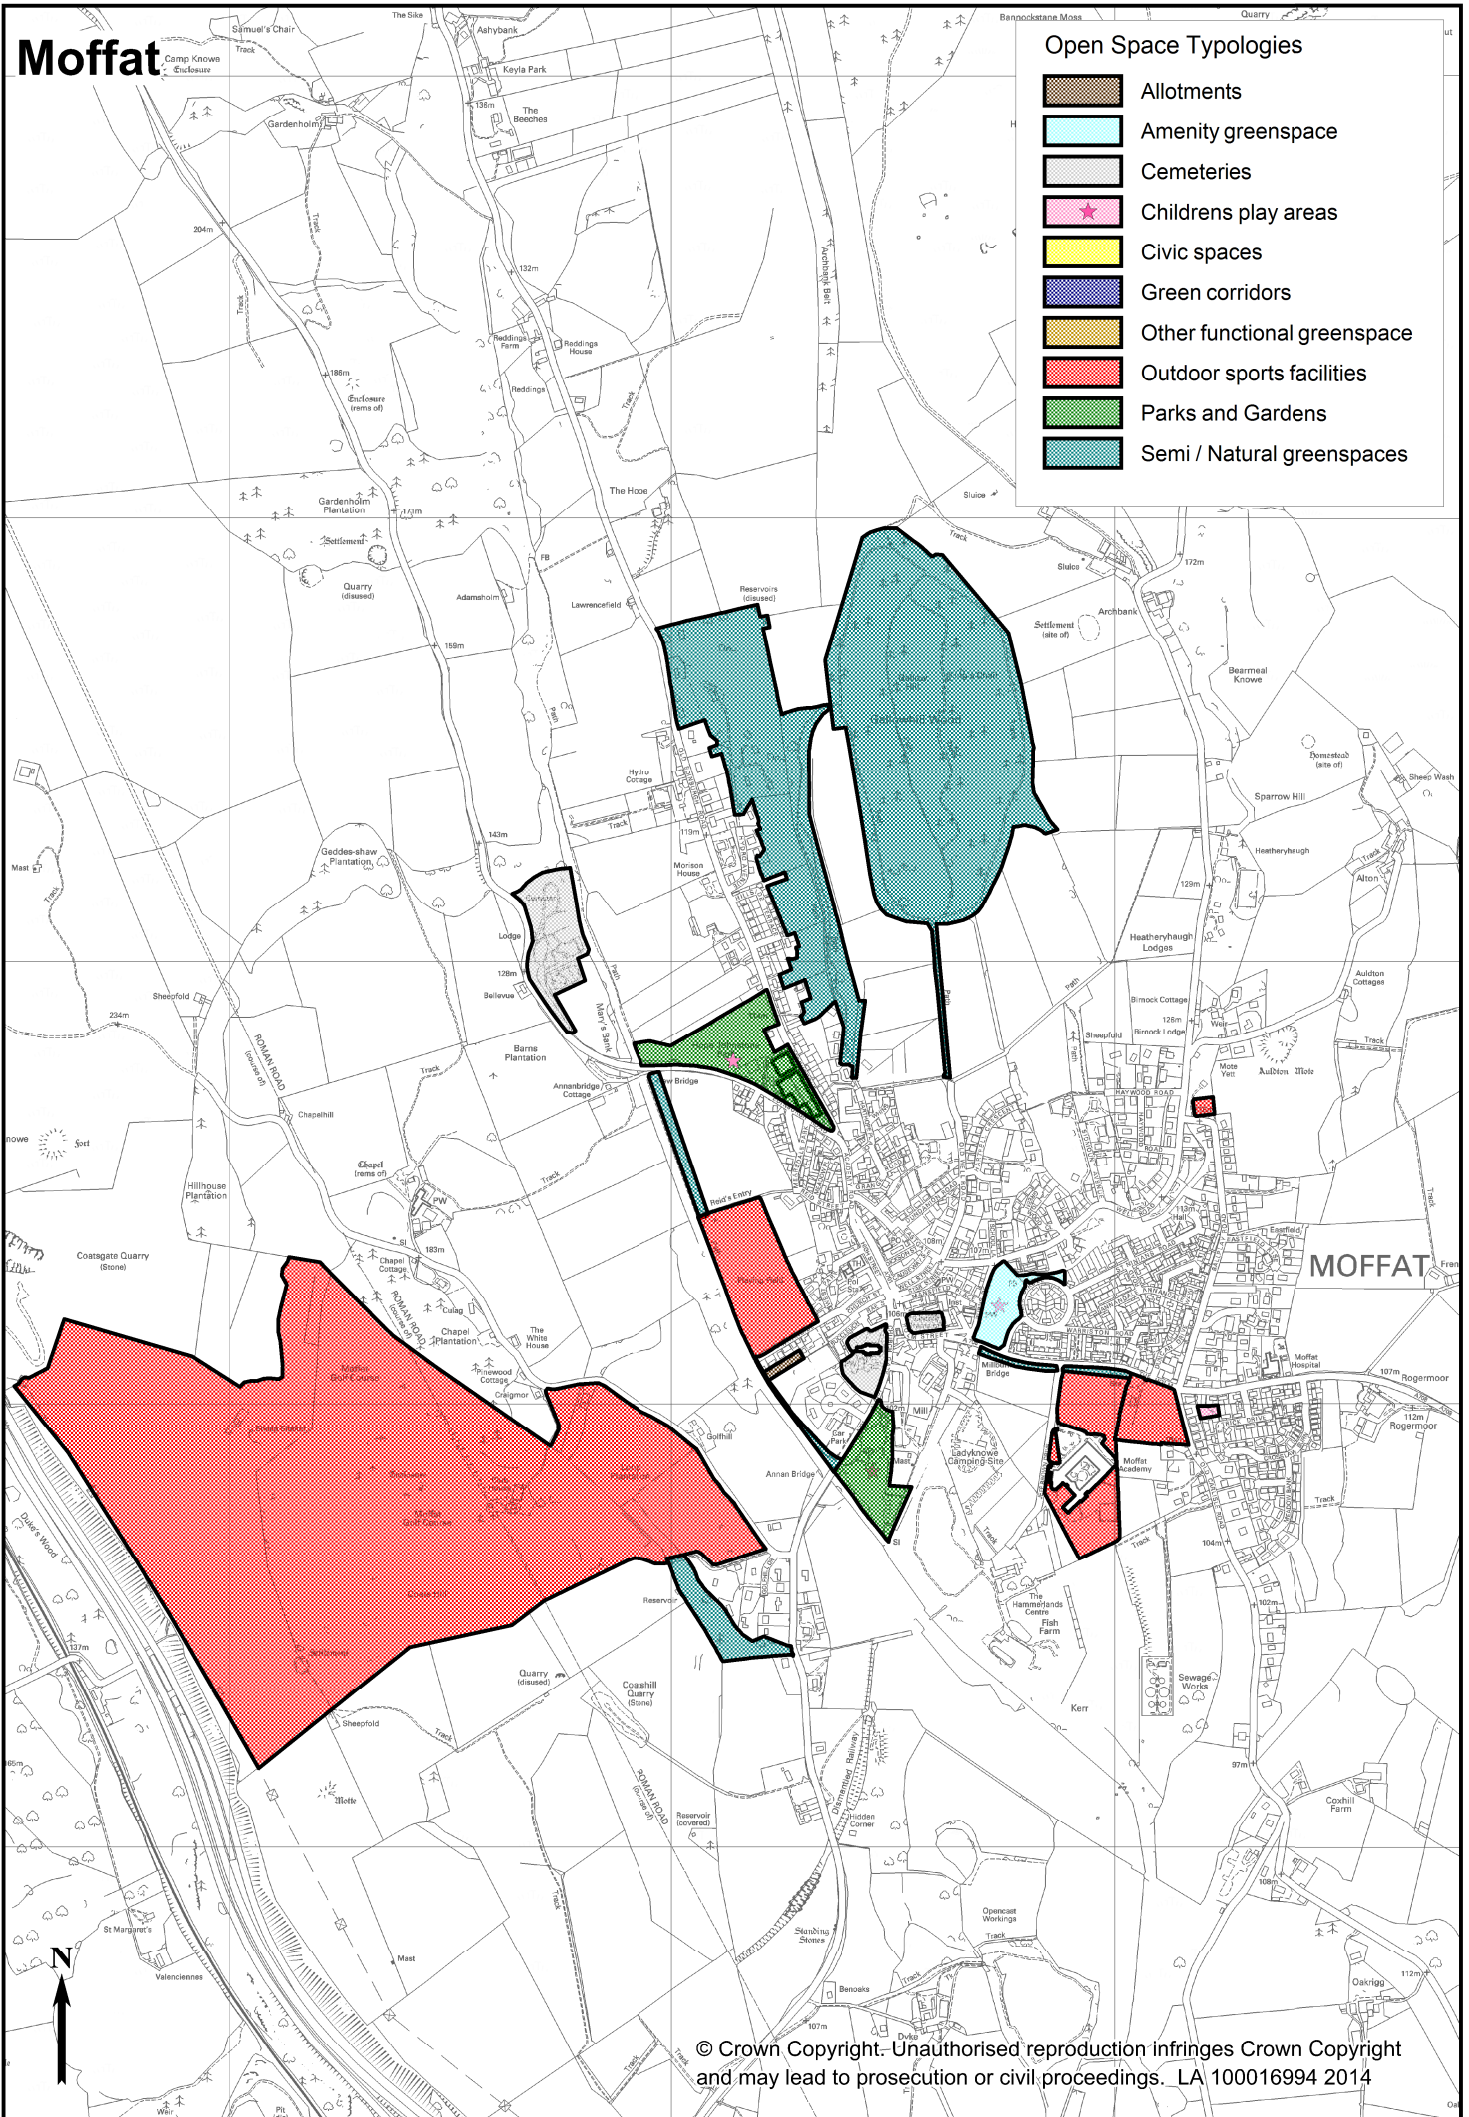

Moffat

Open Space Typologies

- Allotments
- Amenity greenspace
- Cemeteries
- Childrens play areas
- Civic spaces
- Green corridors
- Other functional greenspace
- Outdoor sports facilities
- Parks and Gardens
- Semi / Natural greenspaces