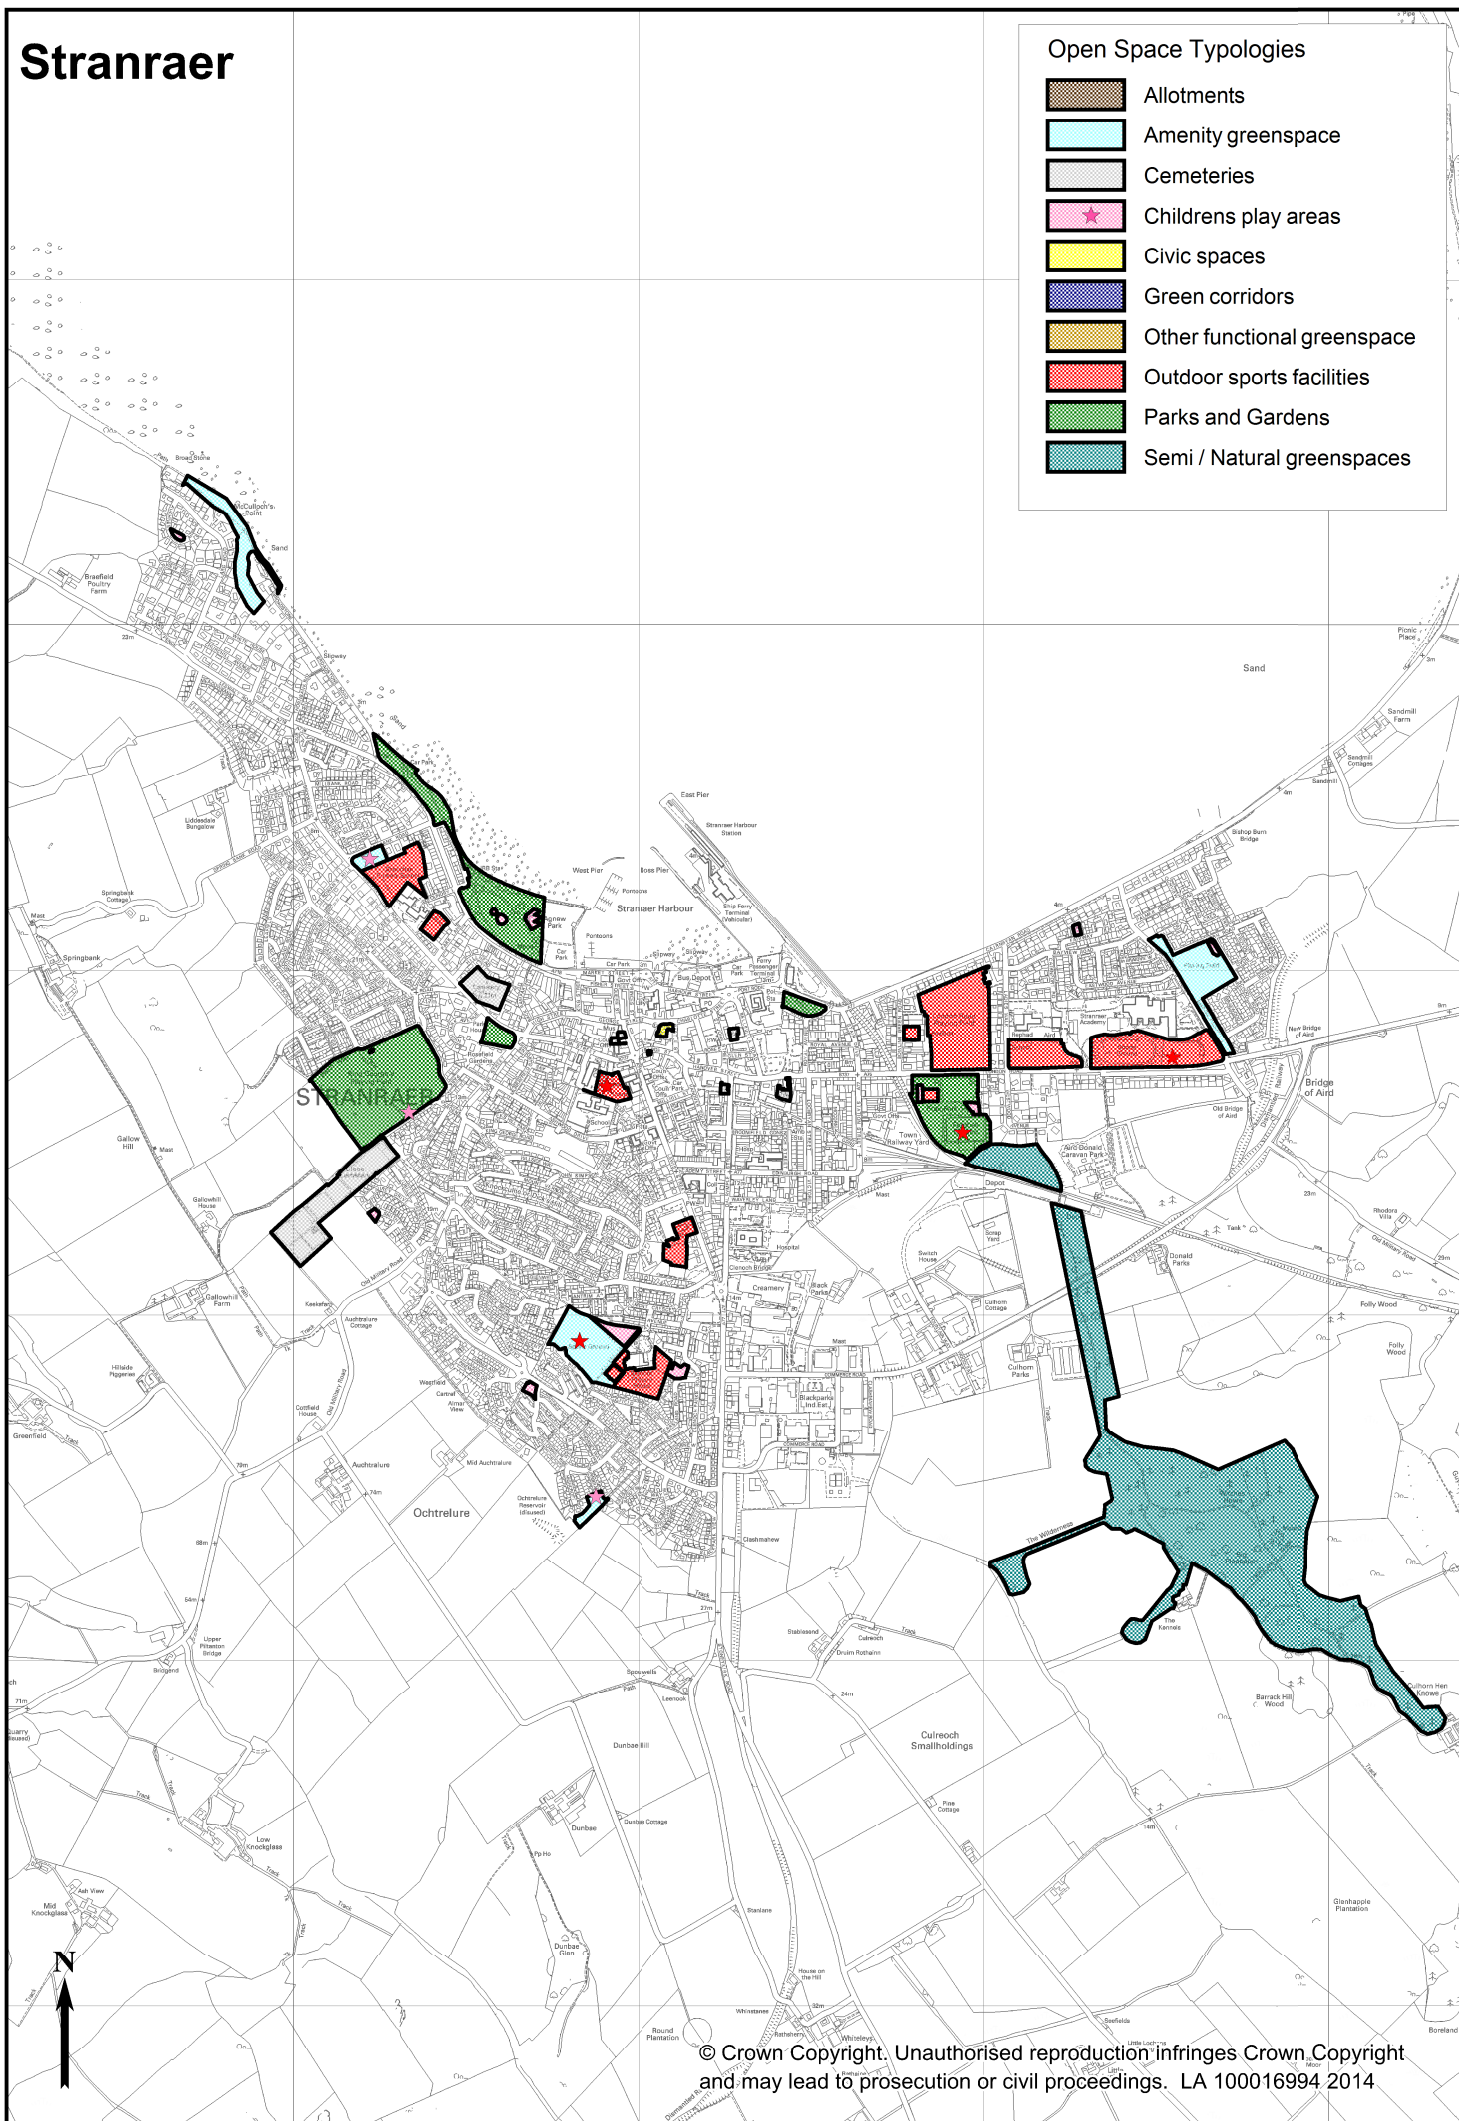

Stranraer

Open Space Typologies

-  Allotments
-  Amenity greenspace
-  Cemeteries
-  Childrens play areas
-  Civic spaces
-  Green corridors
-  Other functional greenspace
-  Outdoor sports facilities
-  Parks and Gardens
-  Semi / Natural greenspaces