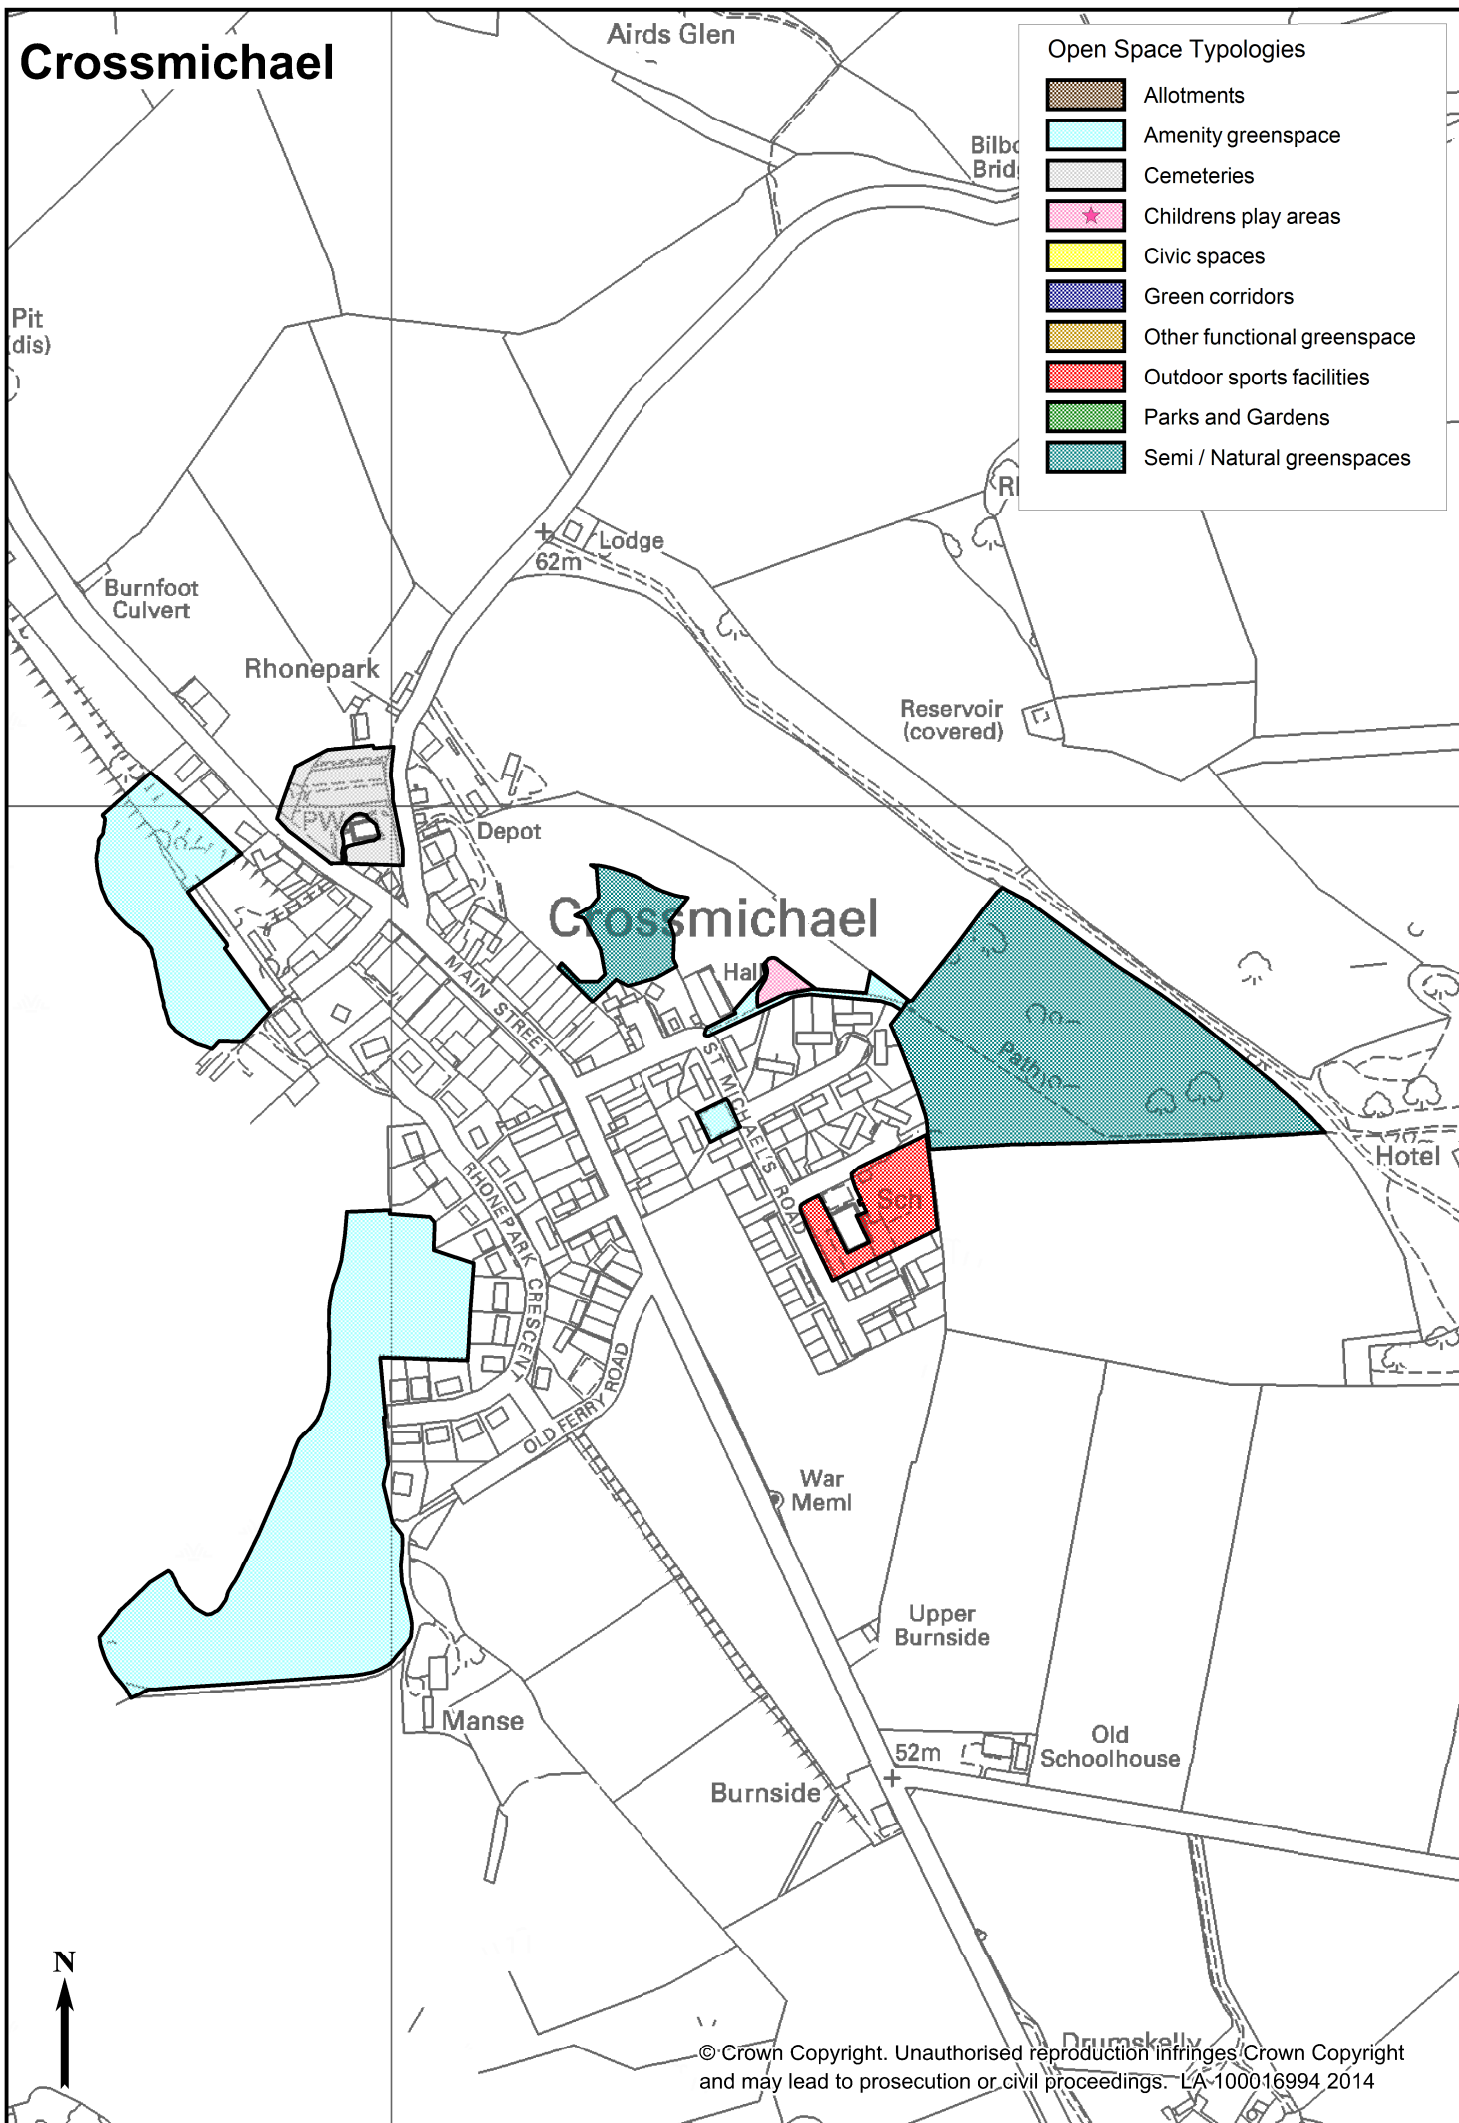

Crossmichael

Open Space Typologies

- Allotments
- Amenity greenspace
- Cemeteries
- Childrens play areas
- Civic spaces
- Green corridors
- Other functional greenspace
- Outdoor sports facilities
- Parks and Gardens
- Semi / Natural greenspaces