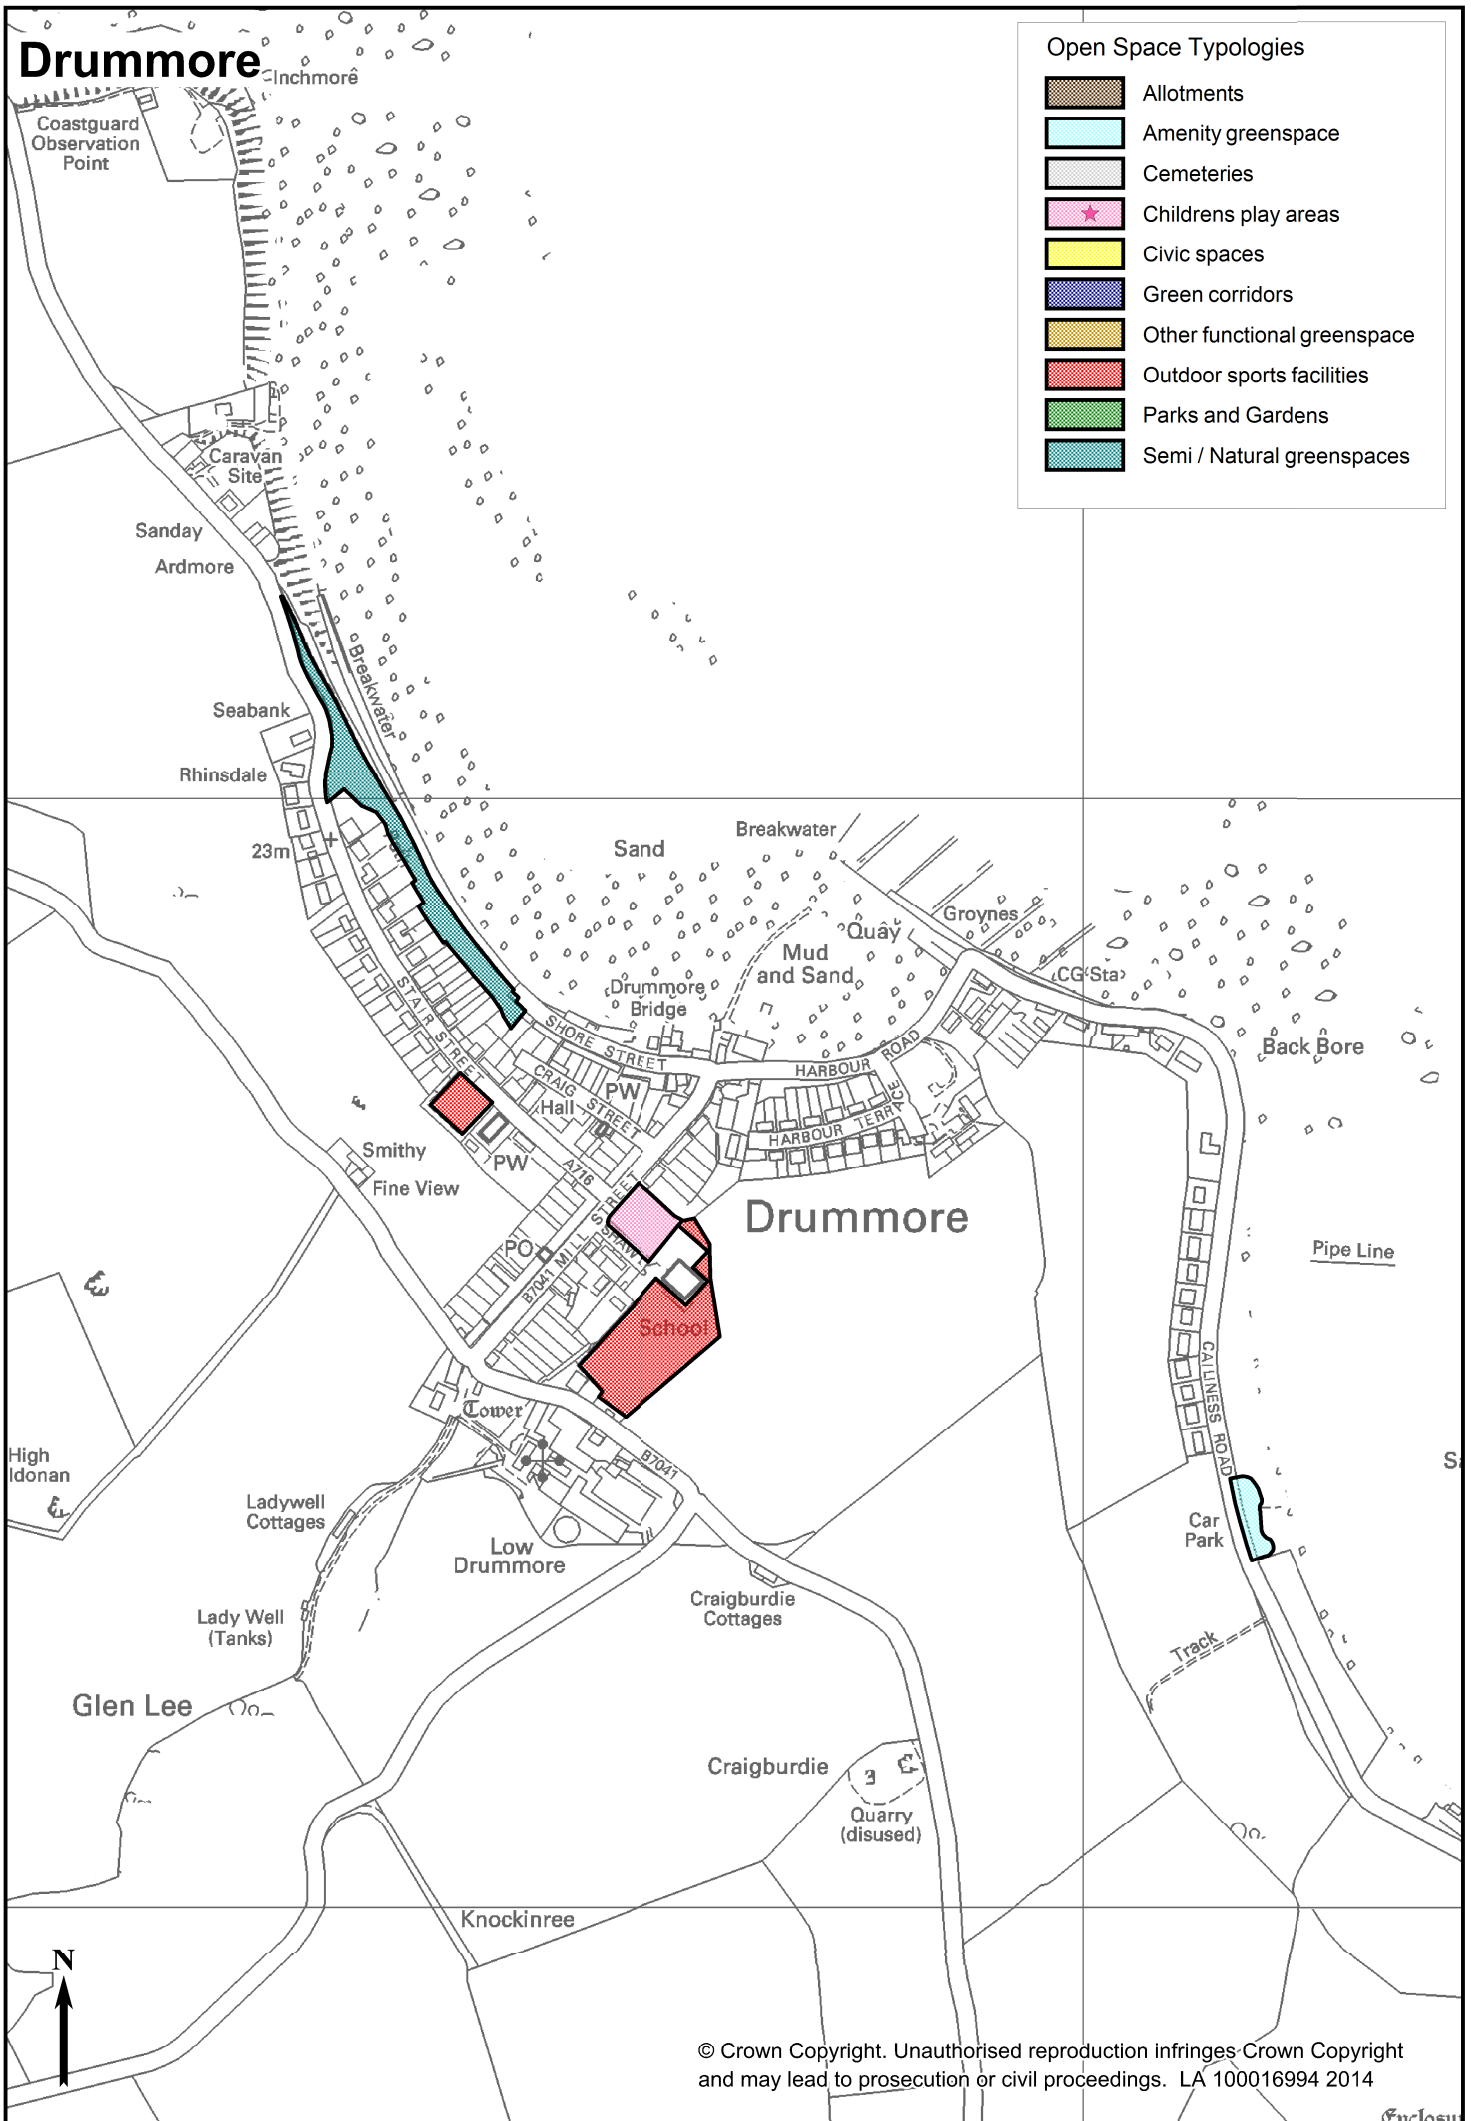

Drummore

Open Space Typologies

- Allotments
- Amenity greenspace
- Cemeteries
- Childrens play areas
- Civic spaces
- Green corridors
- Other functional greenspace
- Outdoor sports facilities
- Parks and Gardens
- Semi / Natural greenspaces