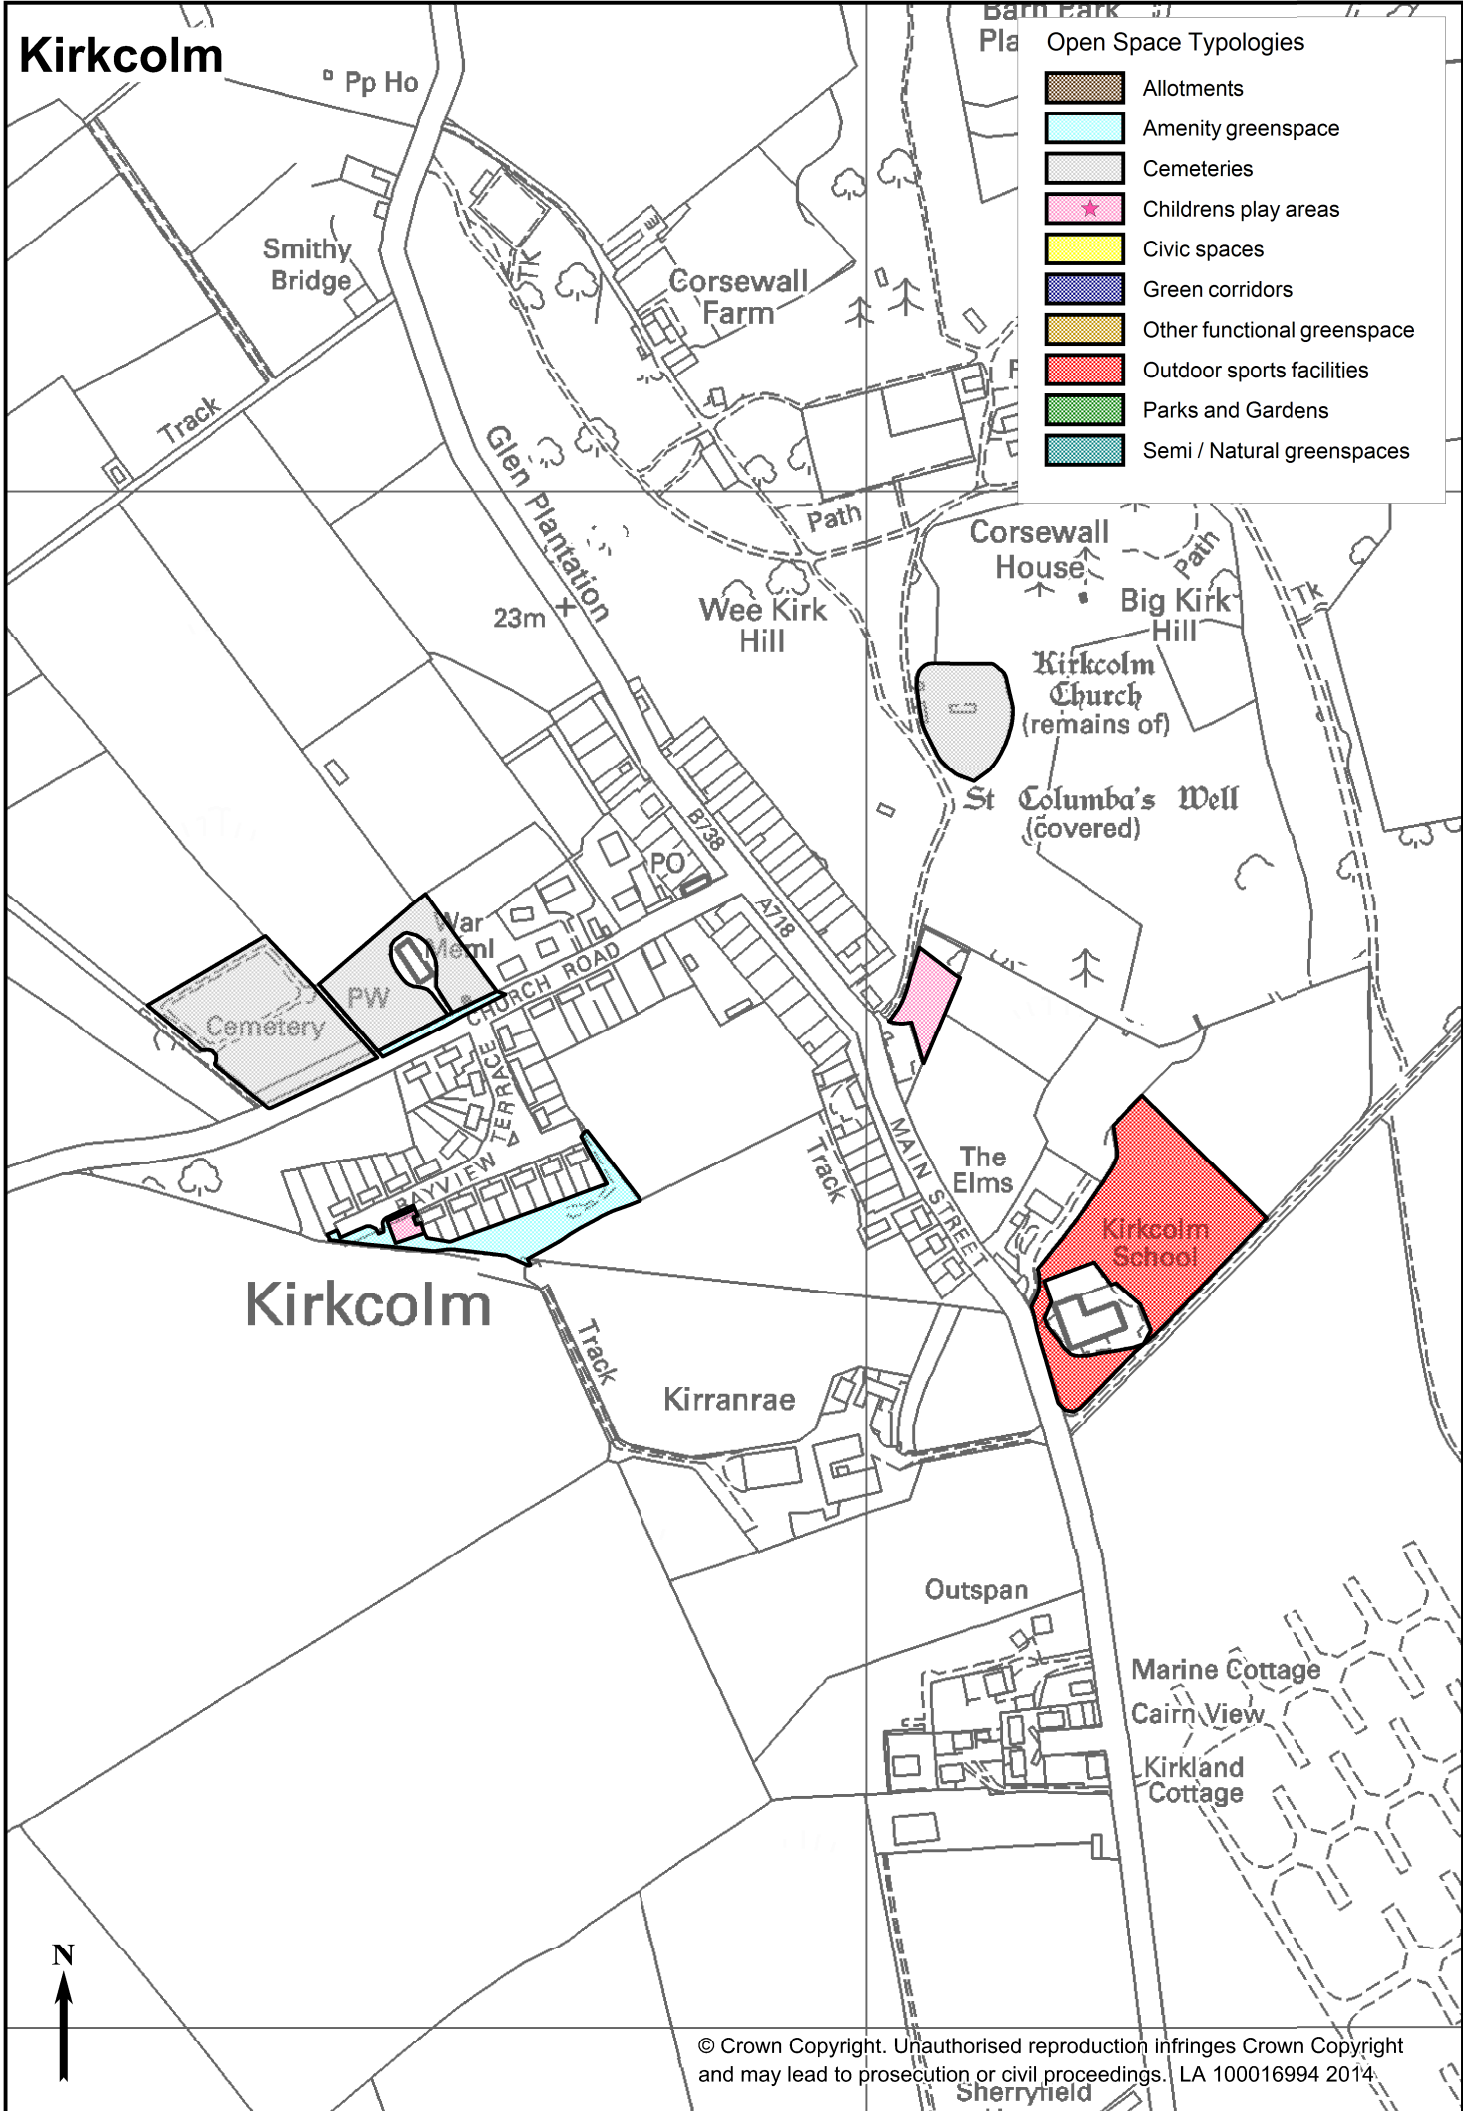

Kirkcolm

Open Space Typologies

- Allotments
- Amenity greenspace
- Cemeteries
- Childrens play areas
- Civic spaces
- Green corridors
- Other functional greenspace
- Outdoor sports facilities
- Parks and Gardens
- Semi / Natural greenspaces

© Crown Copyright. Unauthorised reproduction infringes Crown Copyright and may lead to prosecution or civil proceedings. LA 100016994 2014.