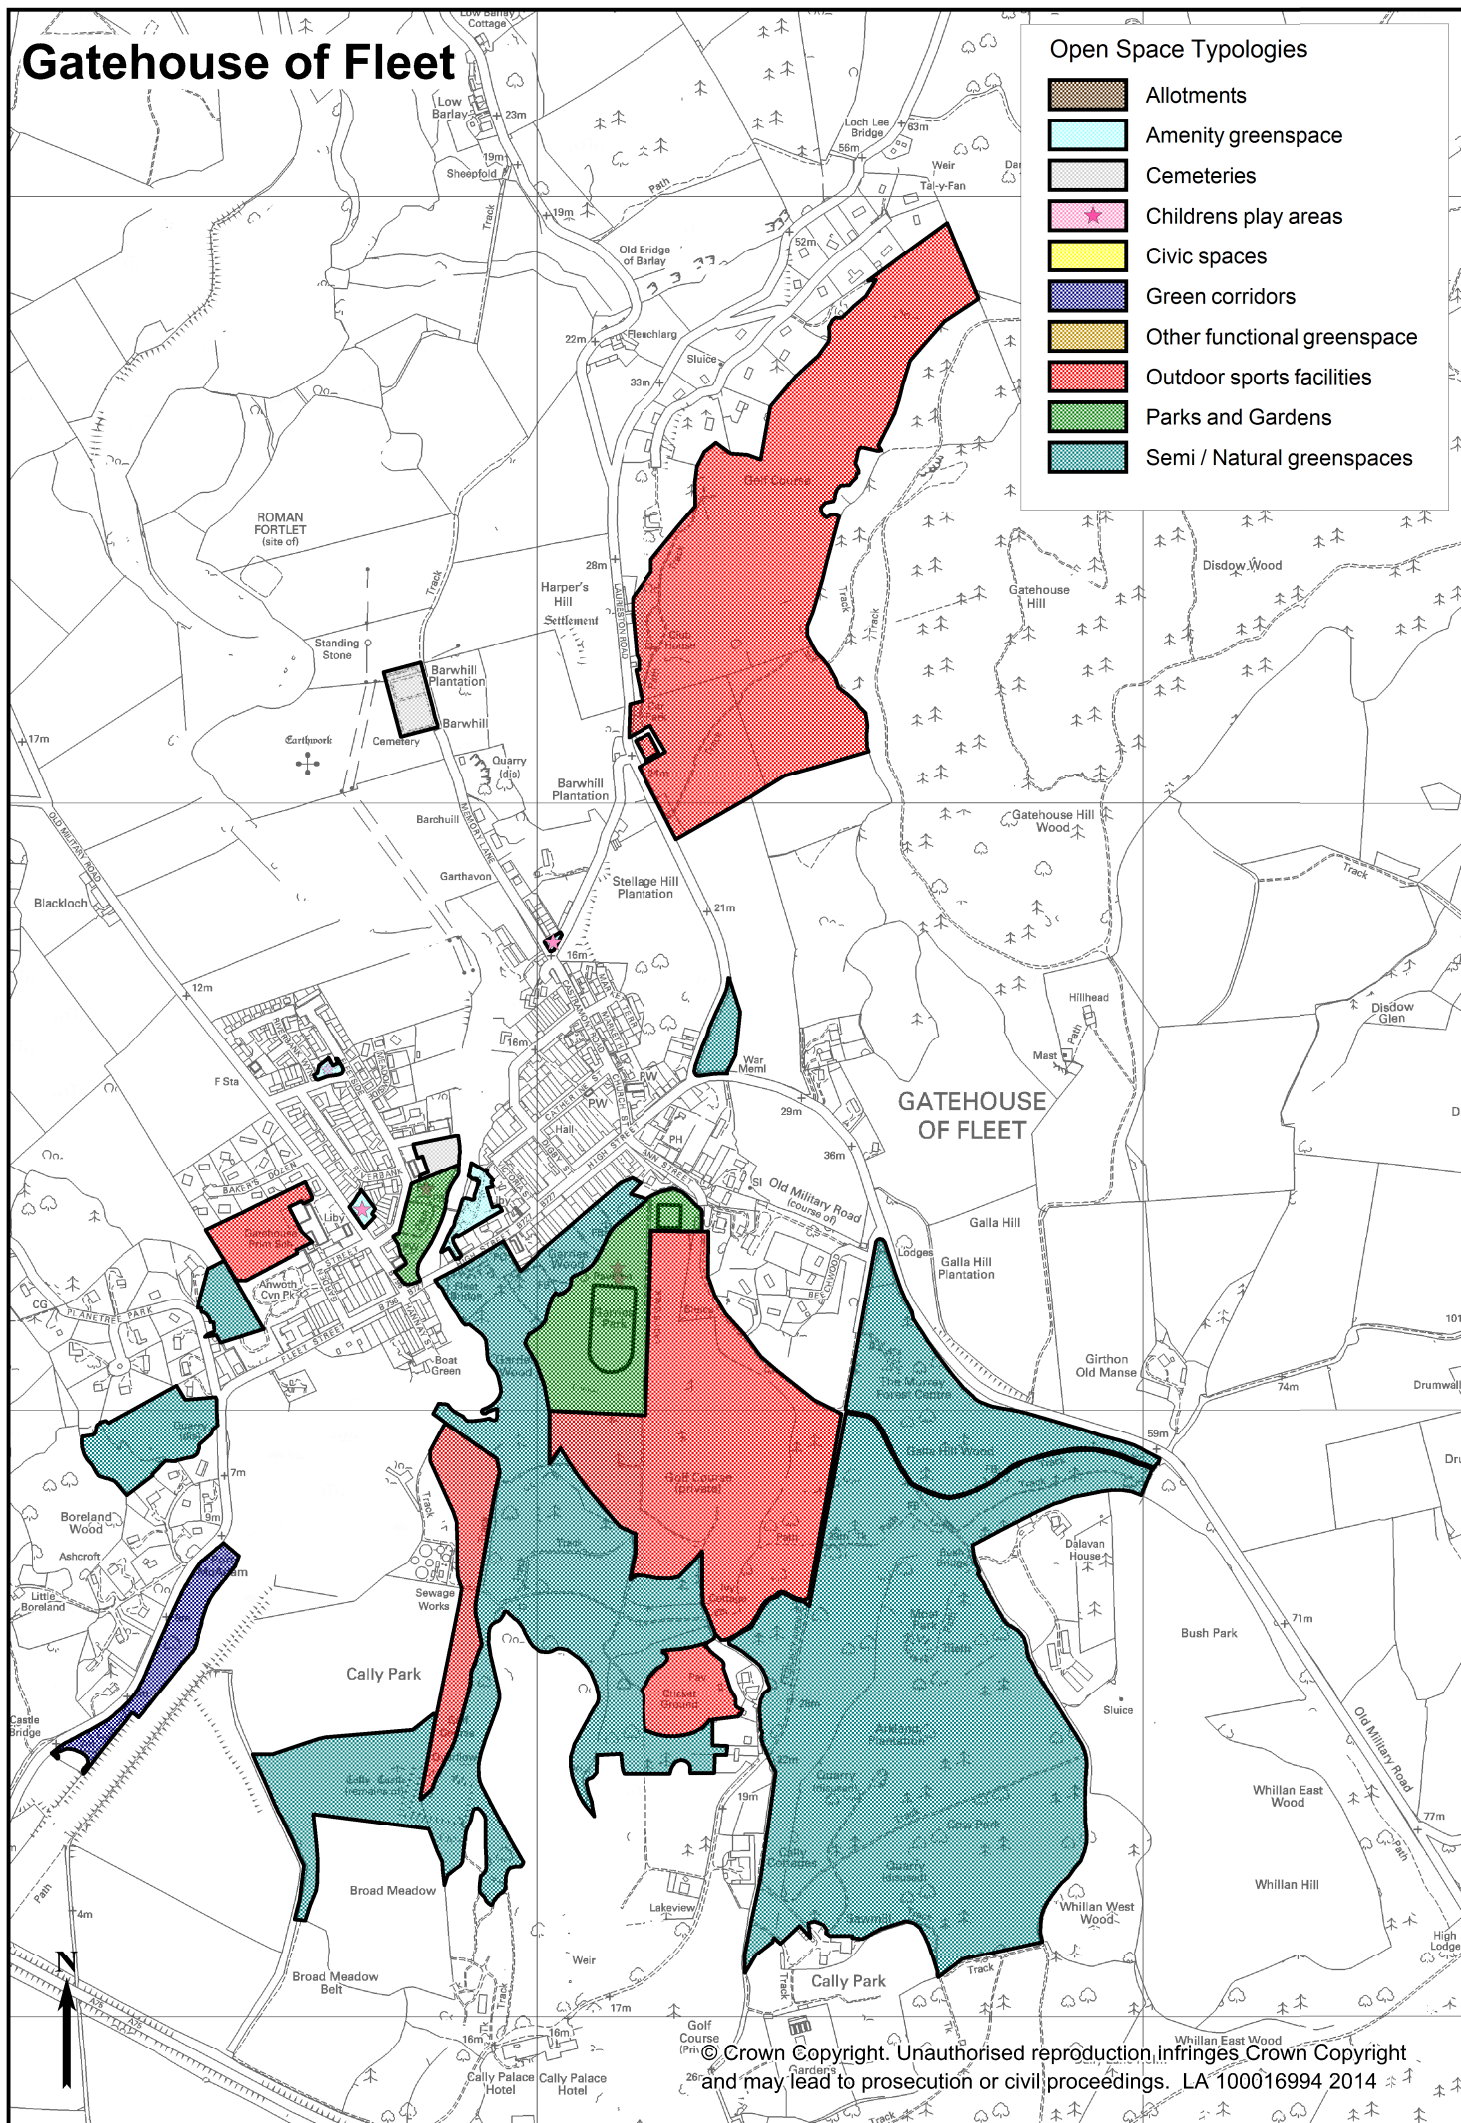

Gatehouse of Fleet

Open Space Typologies

- Allotments
- Amenity greenspace
- Cemeteries
- Childrens play areas
- Civic spaces
- Green corridors
- Other functional greenspace
- Outdoor sports facilities
- Parks and Gardens
- Semi / Natural greenspaces

© Crown Copyright. Unauthorised reproduction infringes Crown Copyright and may lead to prosecution or civil proceedings. LA 100016994 2014