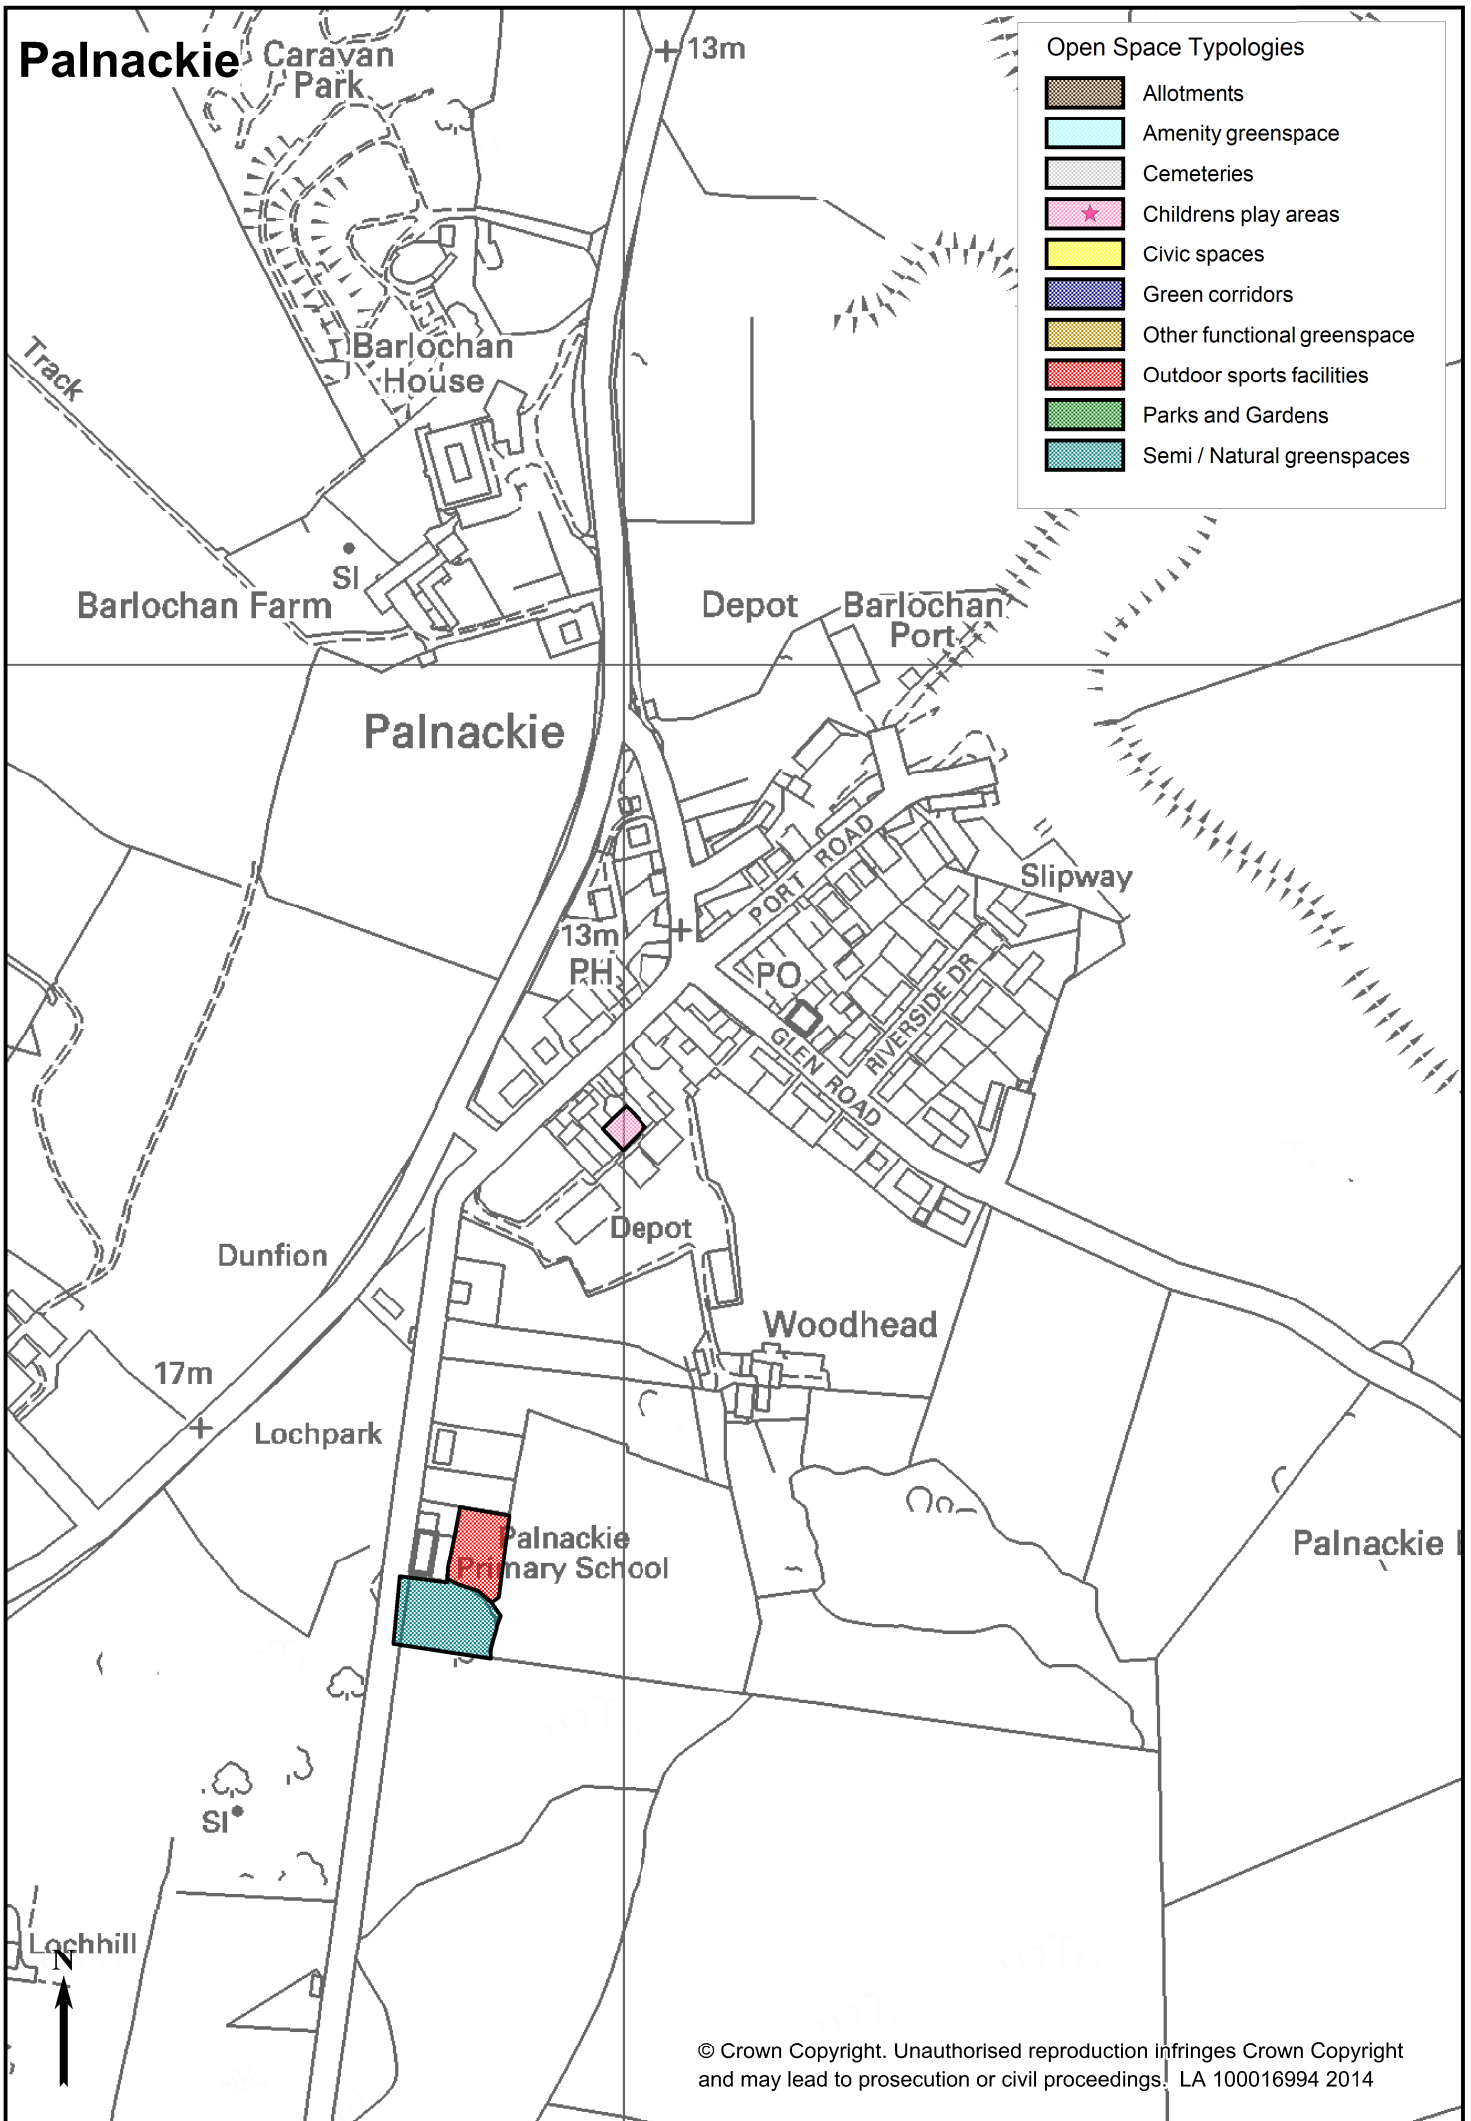

Palnackie

Open Space Typologies

	Allotments
	Amenity greenspace
	Cemeteries
	Childrens play areas
	Civic spaces
	Green corridors
	Other functional greenspace
	Outdoor sports facilities
	Parks and Gardens
	Semi / Natural greenspaces

© Crown Copyright. Unauthorised reproduction infringes Crown Copyright and may lead to prosecution or civil proceedings. LA 100016994 2014