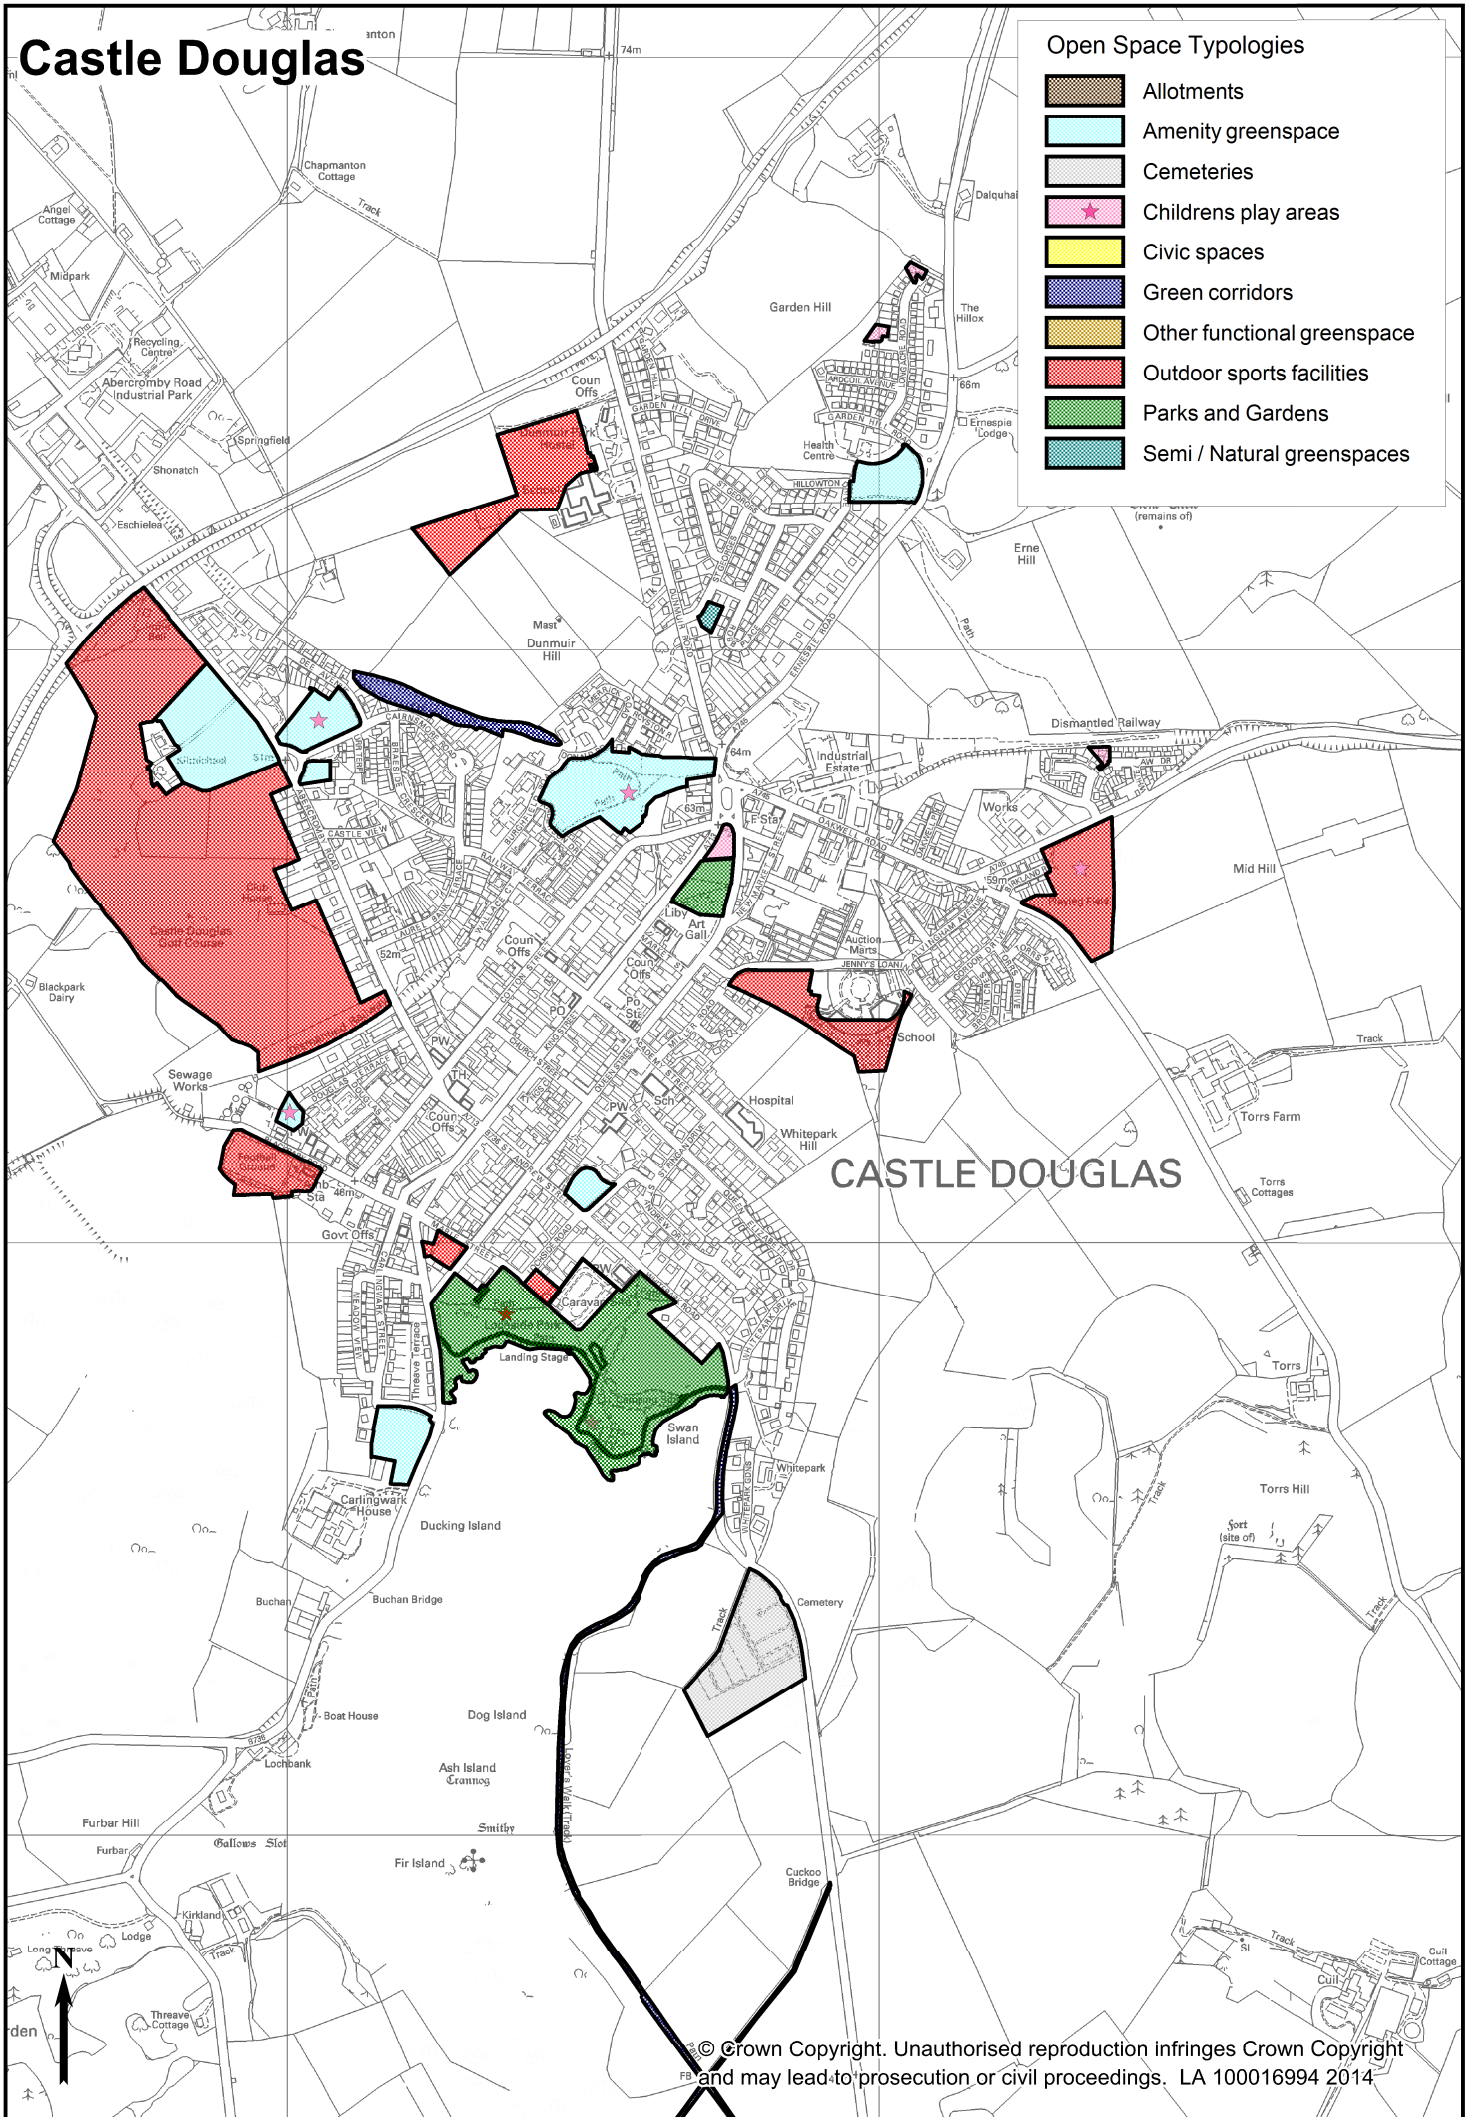

Castle Douglas

Open Space Typologies

- Allotments
- Amenity greenspace
- Cemeteries
- Childrens play areas
- Civic spaces
- Green corridors
- Other functional greenspace
- Outdoor sports facilities
- Parks and Gardens
- Semi / Natural greenspaces