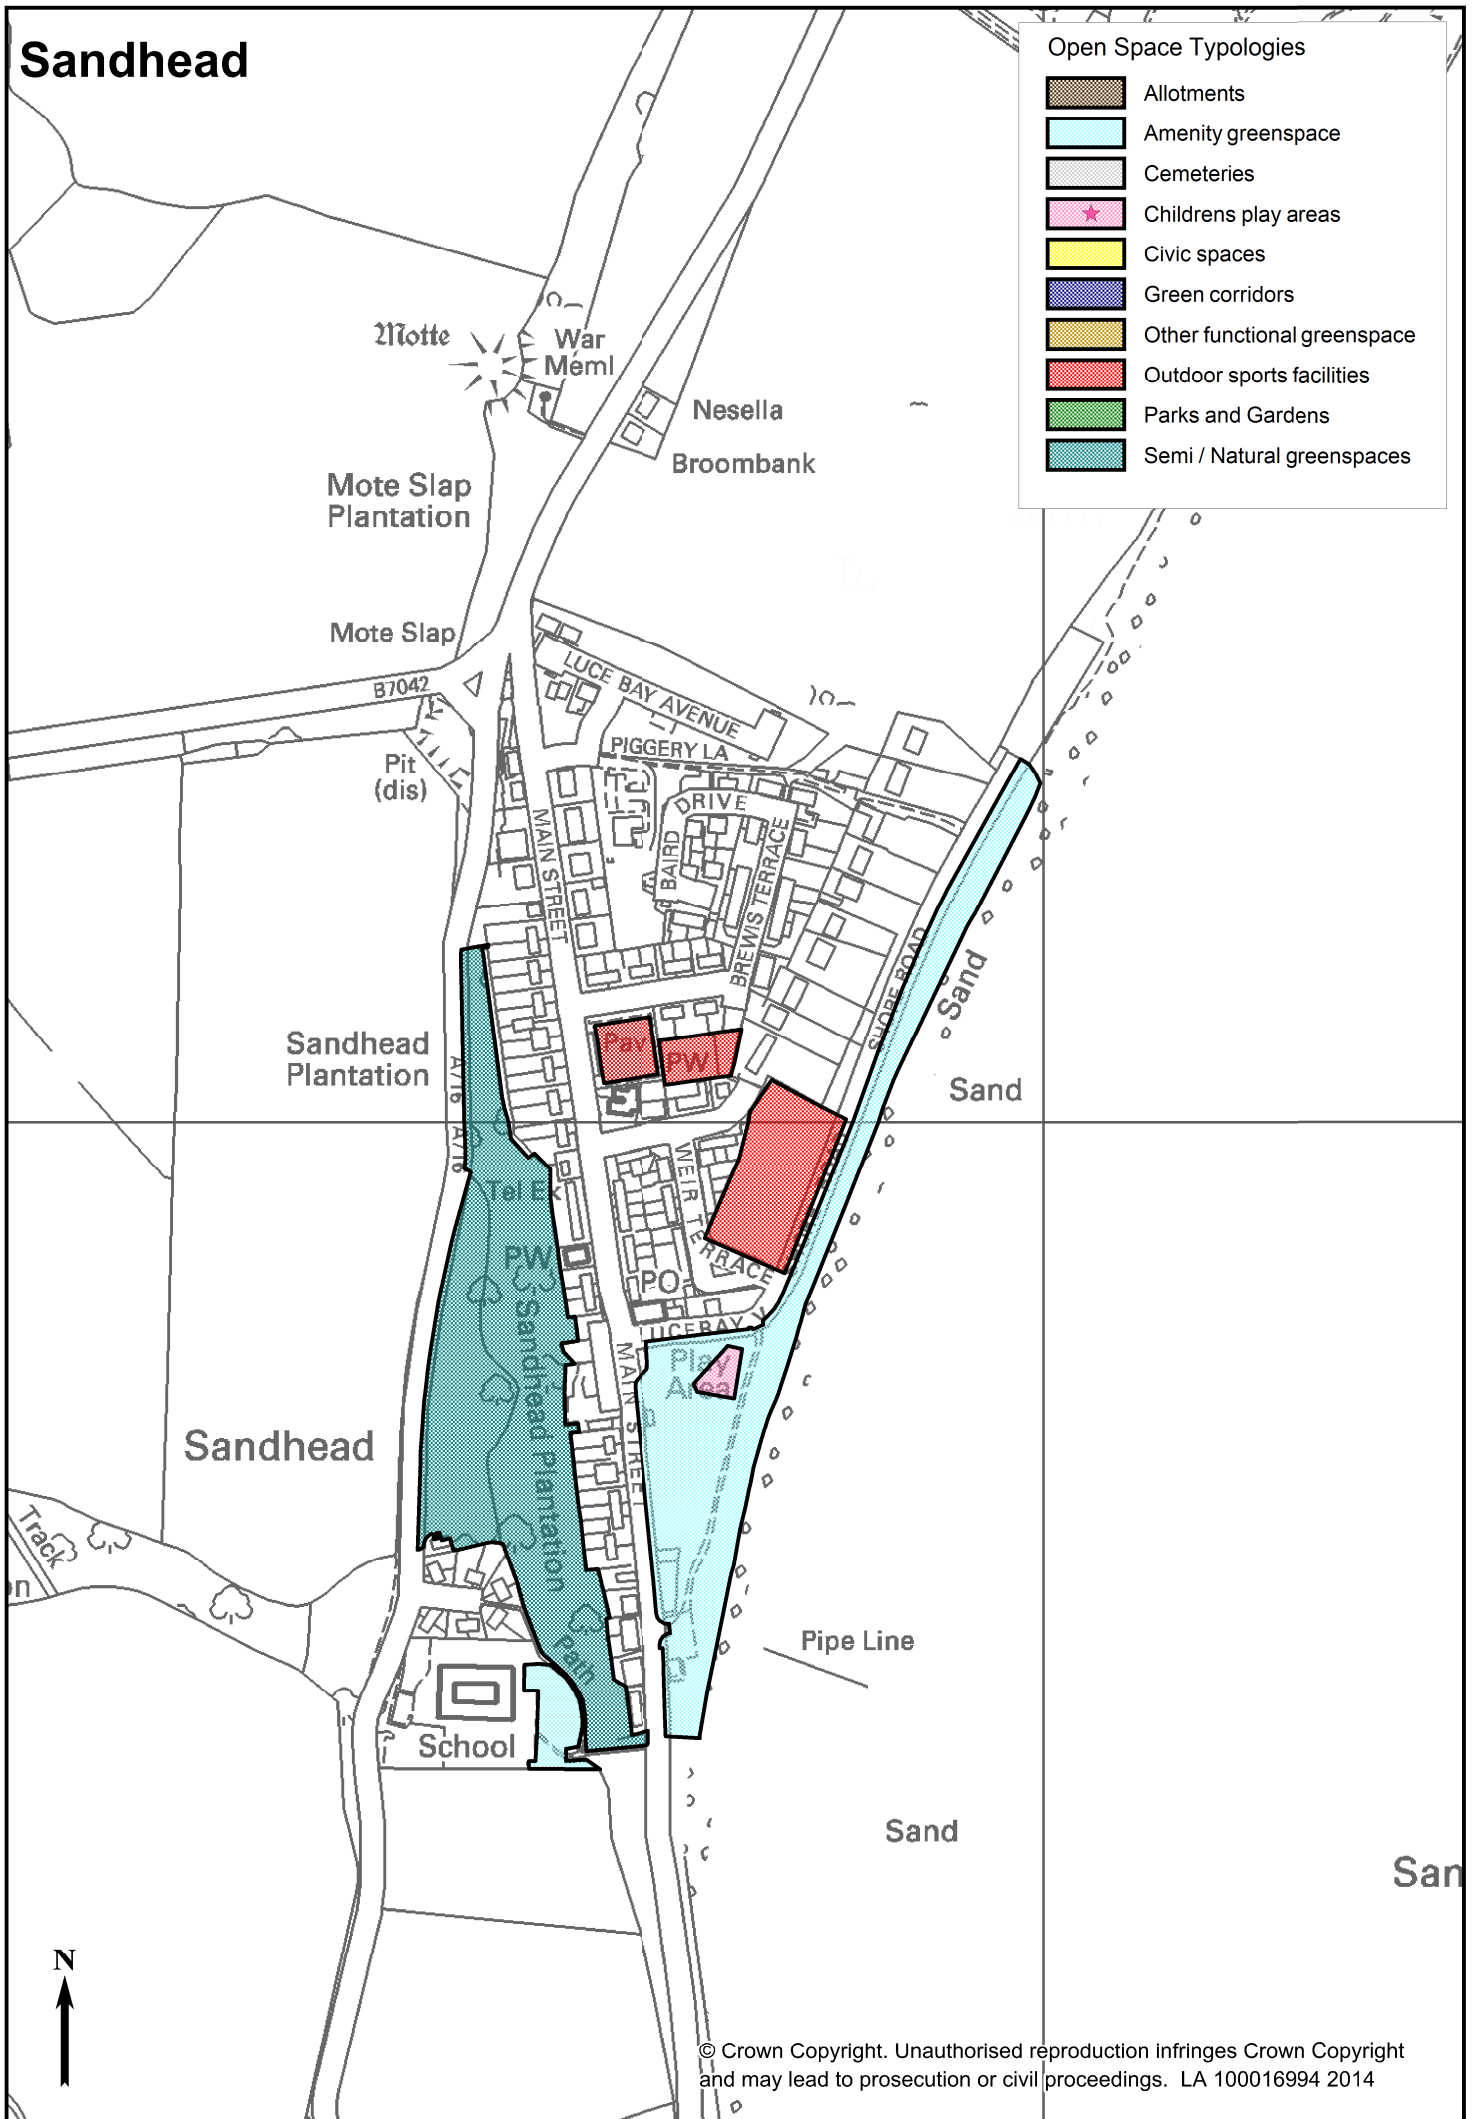

Sandhead

Open Space Typologies

- Allotments
- Amenity greenspace
- Cemeteries
- Childrens play areas
- Civic spaces
- Green corridors
- Other functional greenspace
- Outdoor sports facilities
- Parks and Gardens
- Semi / Natural greenspaces

© Crown Copyright. Unauthorised reproduction infringes Crown Copyright and may lead to prosecution or civil proceedings. LA 100016994 2014