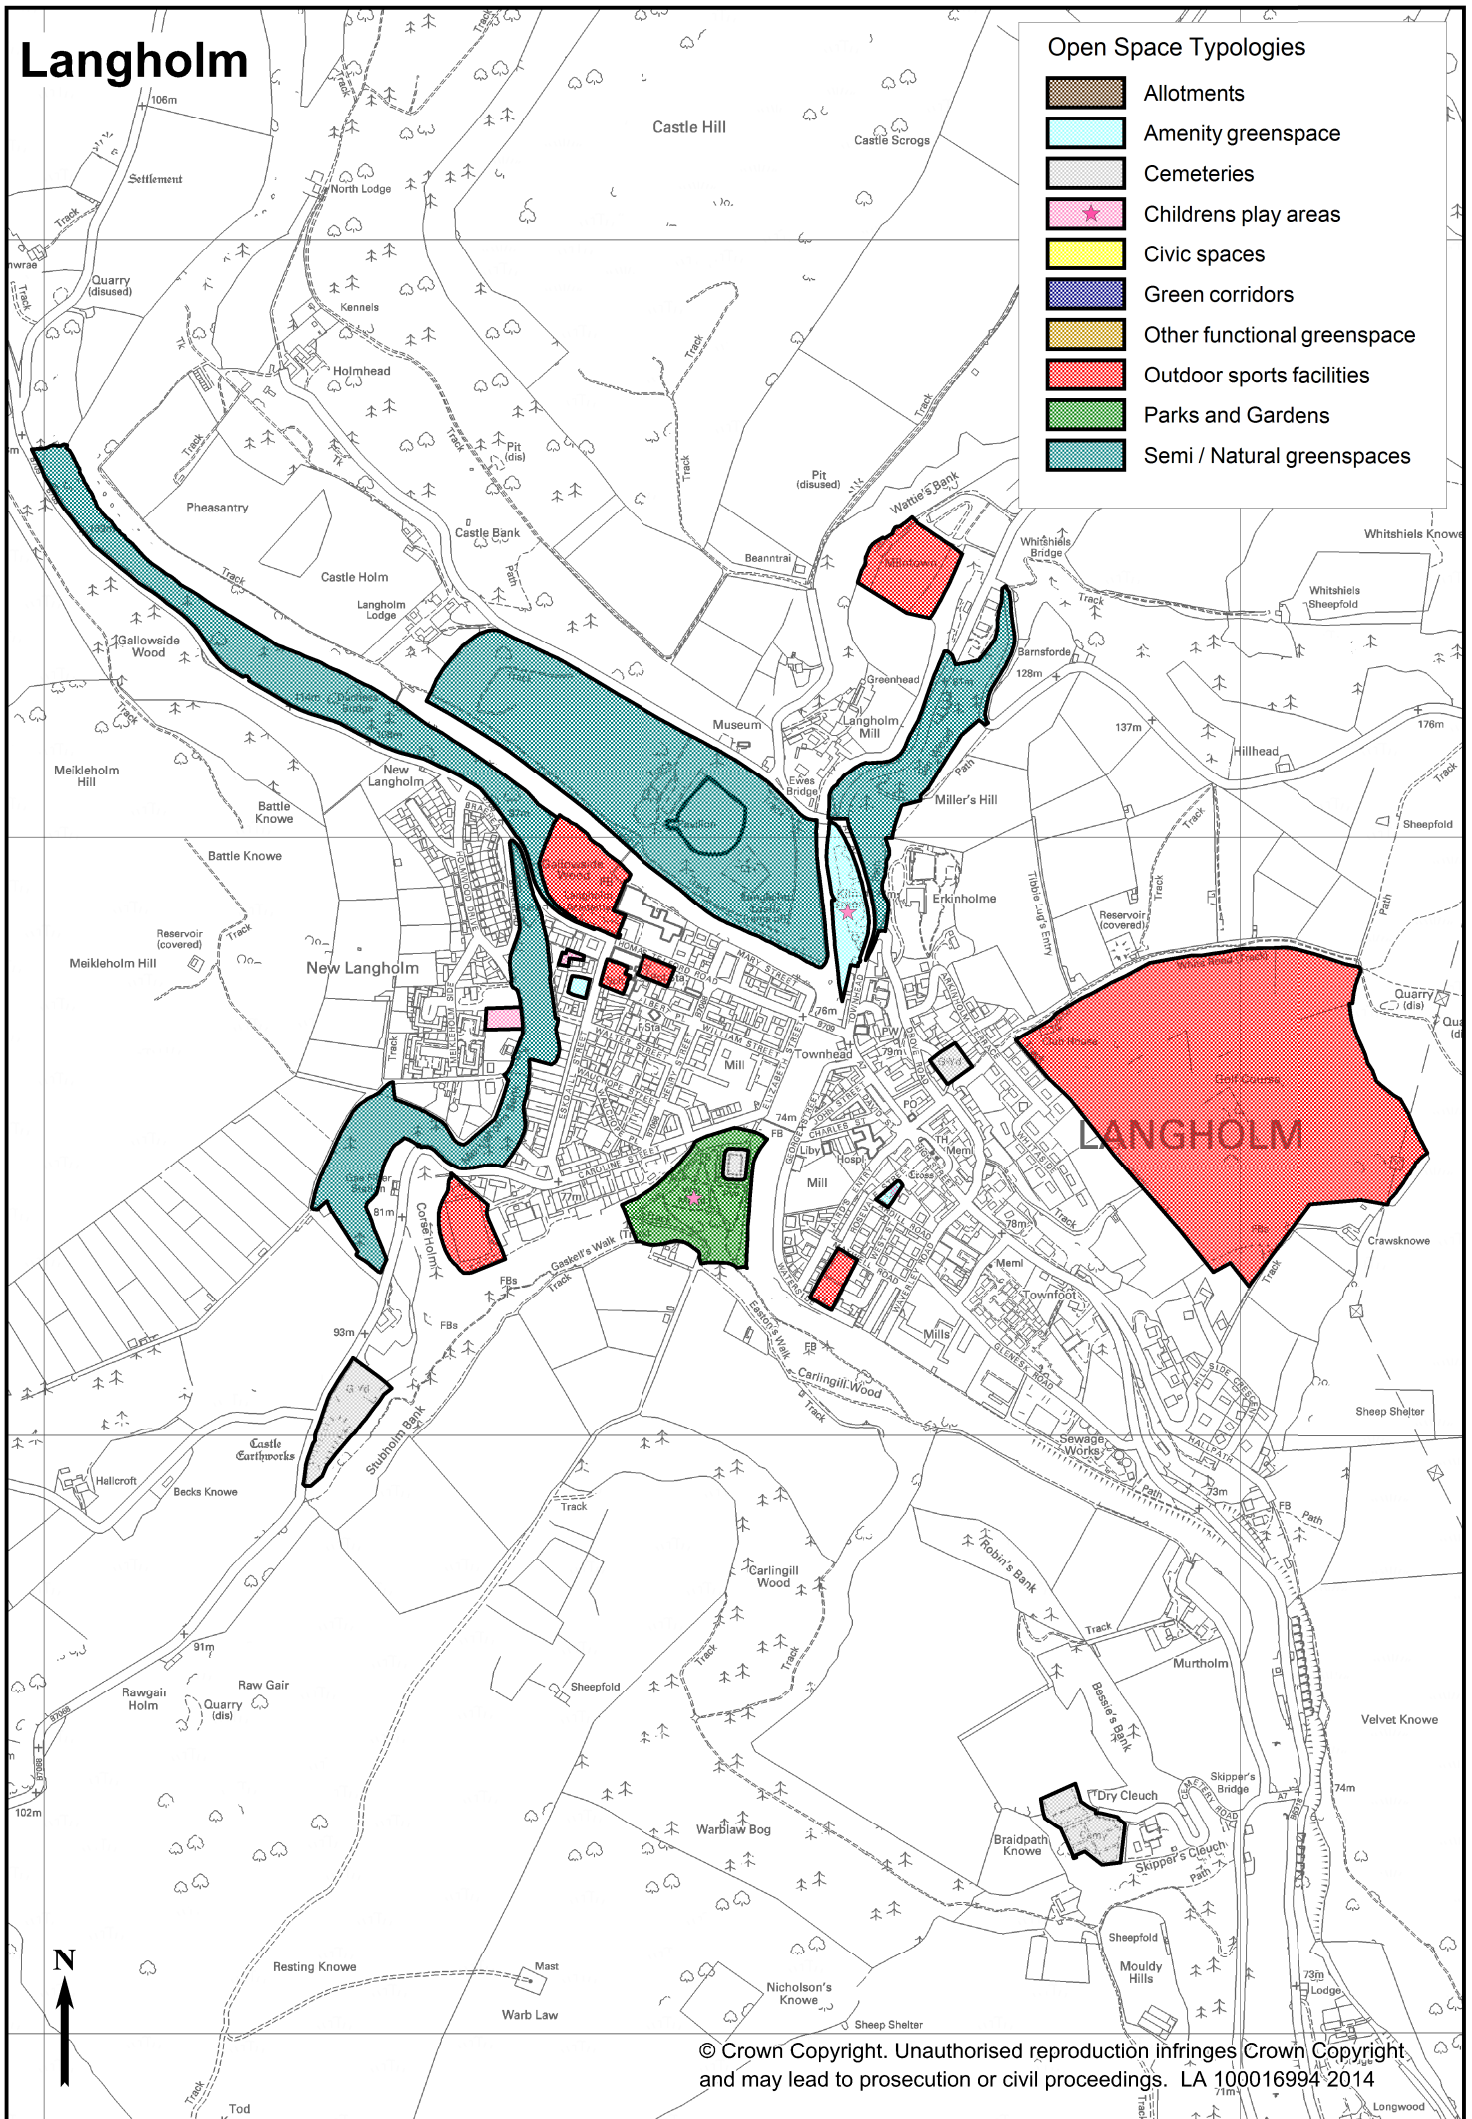

Langholm

Open Space Typologies

- Allotments
- Amenity greenspace
- Cemeteries
- Childrens play areas
- Civic spaces
- Green corridors
- Other functional greenspace
- Outdoor sports facilities
- Parks and Gardens
- Semi / Natural greenspaces

© Crown Copyright. Unauthorised reproduction infringes Crown Copyright and may lead to prosecution or civil proceedings. LA 100016994 2014