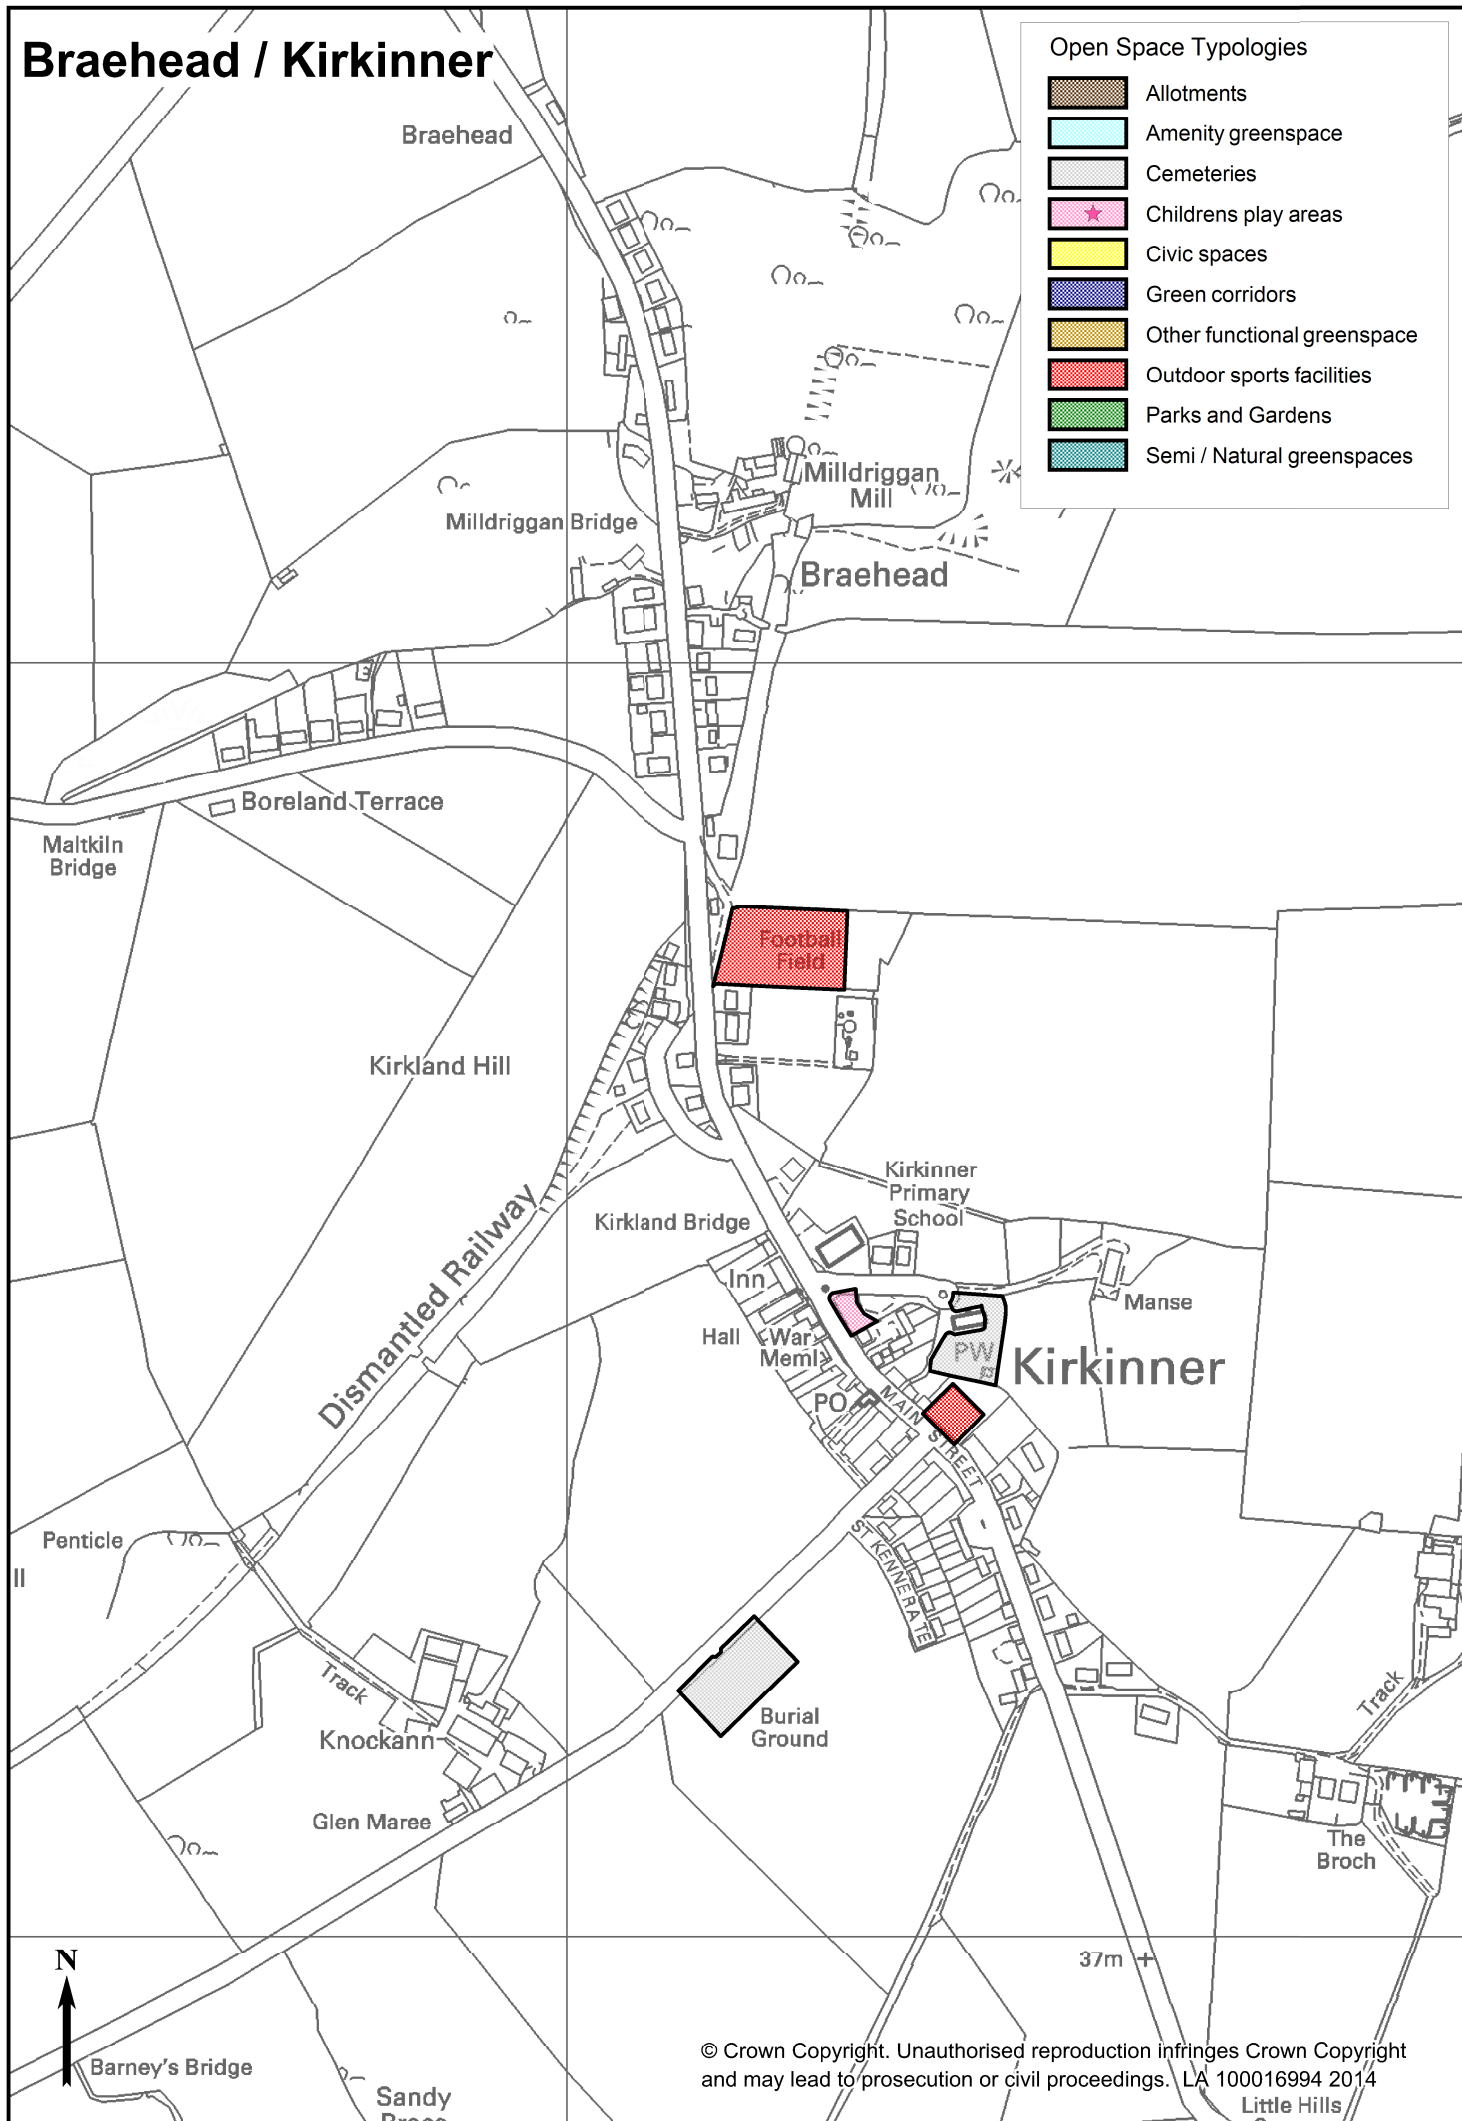

Auchencain

Auchencain

© Crown Copyright. Unauthorised reproduction infringes Crown Copyright and may lead to prosecution or civil proceedings. LA 100016994 2014

Braehead / Kirkinner

Open Space Typologies

-  Allotments
-  Amenity greenspace
-  Cemeteries
-  Childrens play areas
-  Civic spaces
-  Green corridors
-  Other functional greenspace
-  Outdoor sports facilities
-  Parks and Gardens
-  Semi / Natural greenspaces