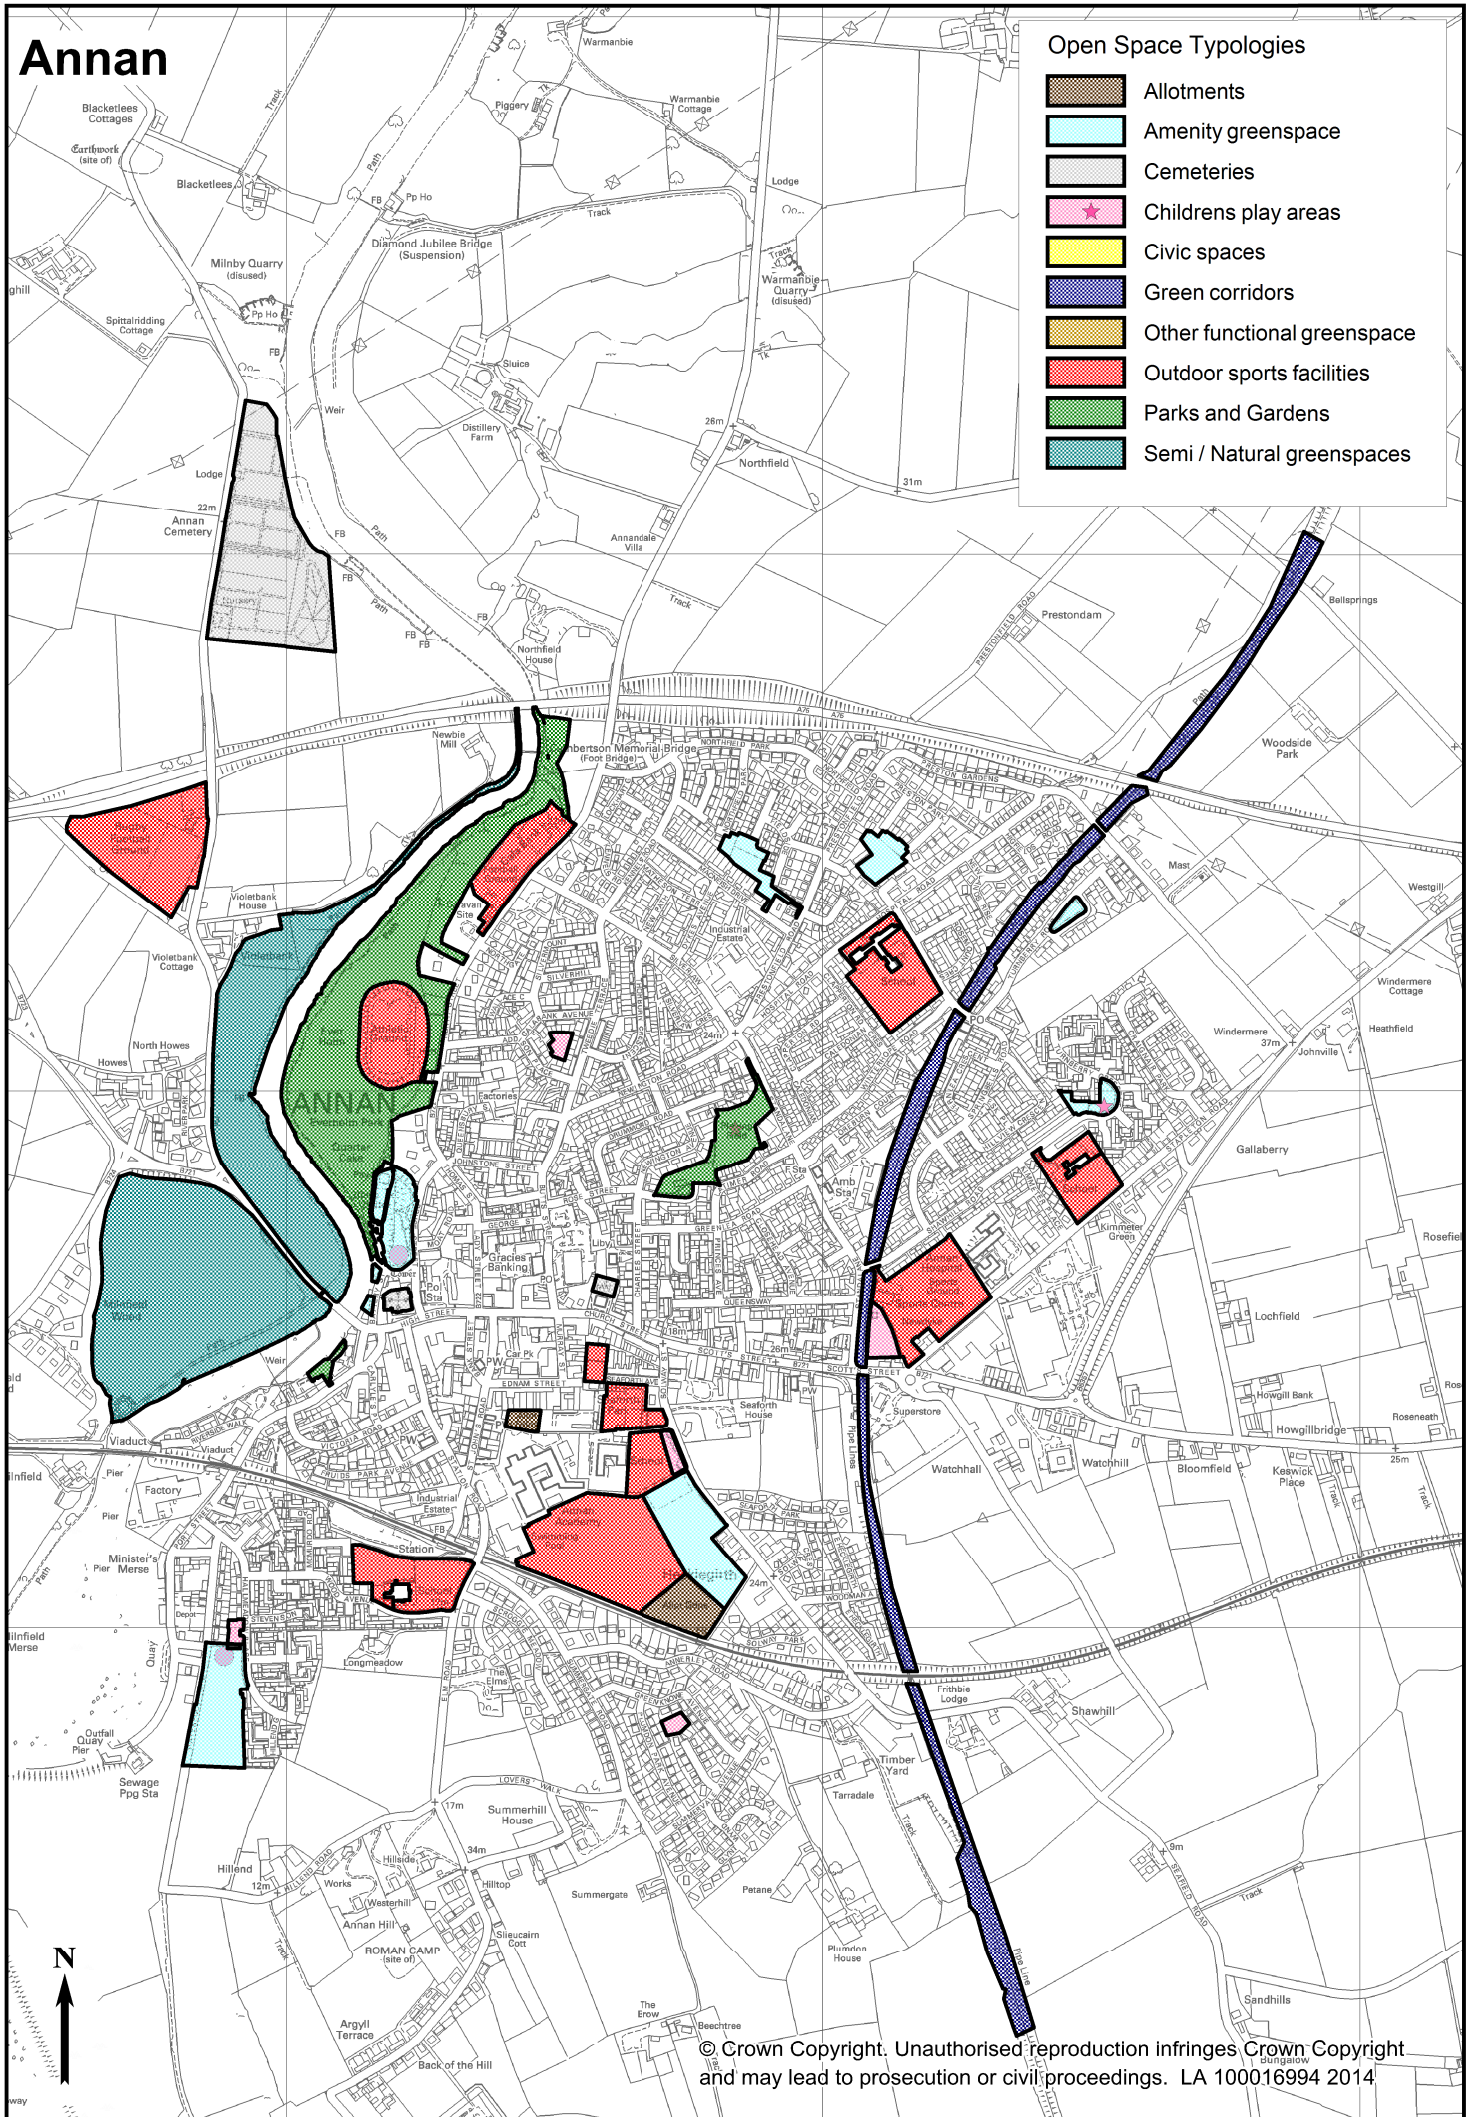

Annan

Open Space Typologies

- Allotments
- Amenity greenspace
- Cemeteries
- Childrens play areas
- Civic spaces
- Green corridors
- Other functional greenspace
- Outdoor sports facilities
- Parks and Gardens
- Semi / Natural greenspaces

© Crown Copyright. Unauthorised reproduction infringes Crown Copyright and may lead to prosecution or civil proceedings. LA 100016994 2014