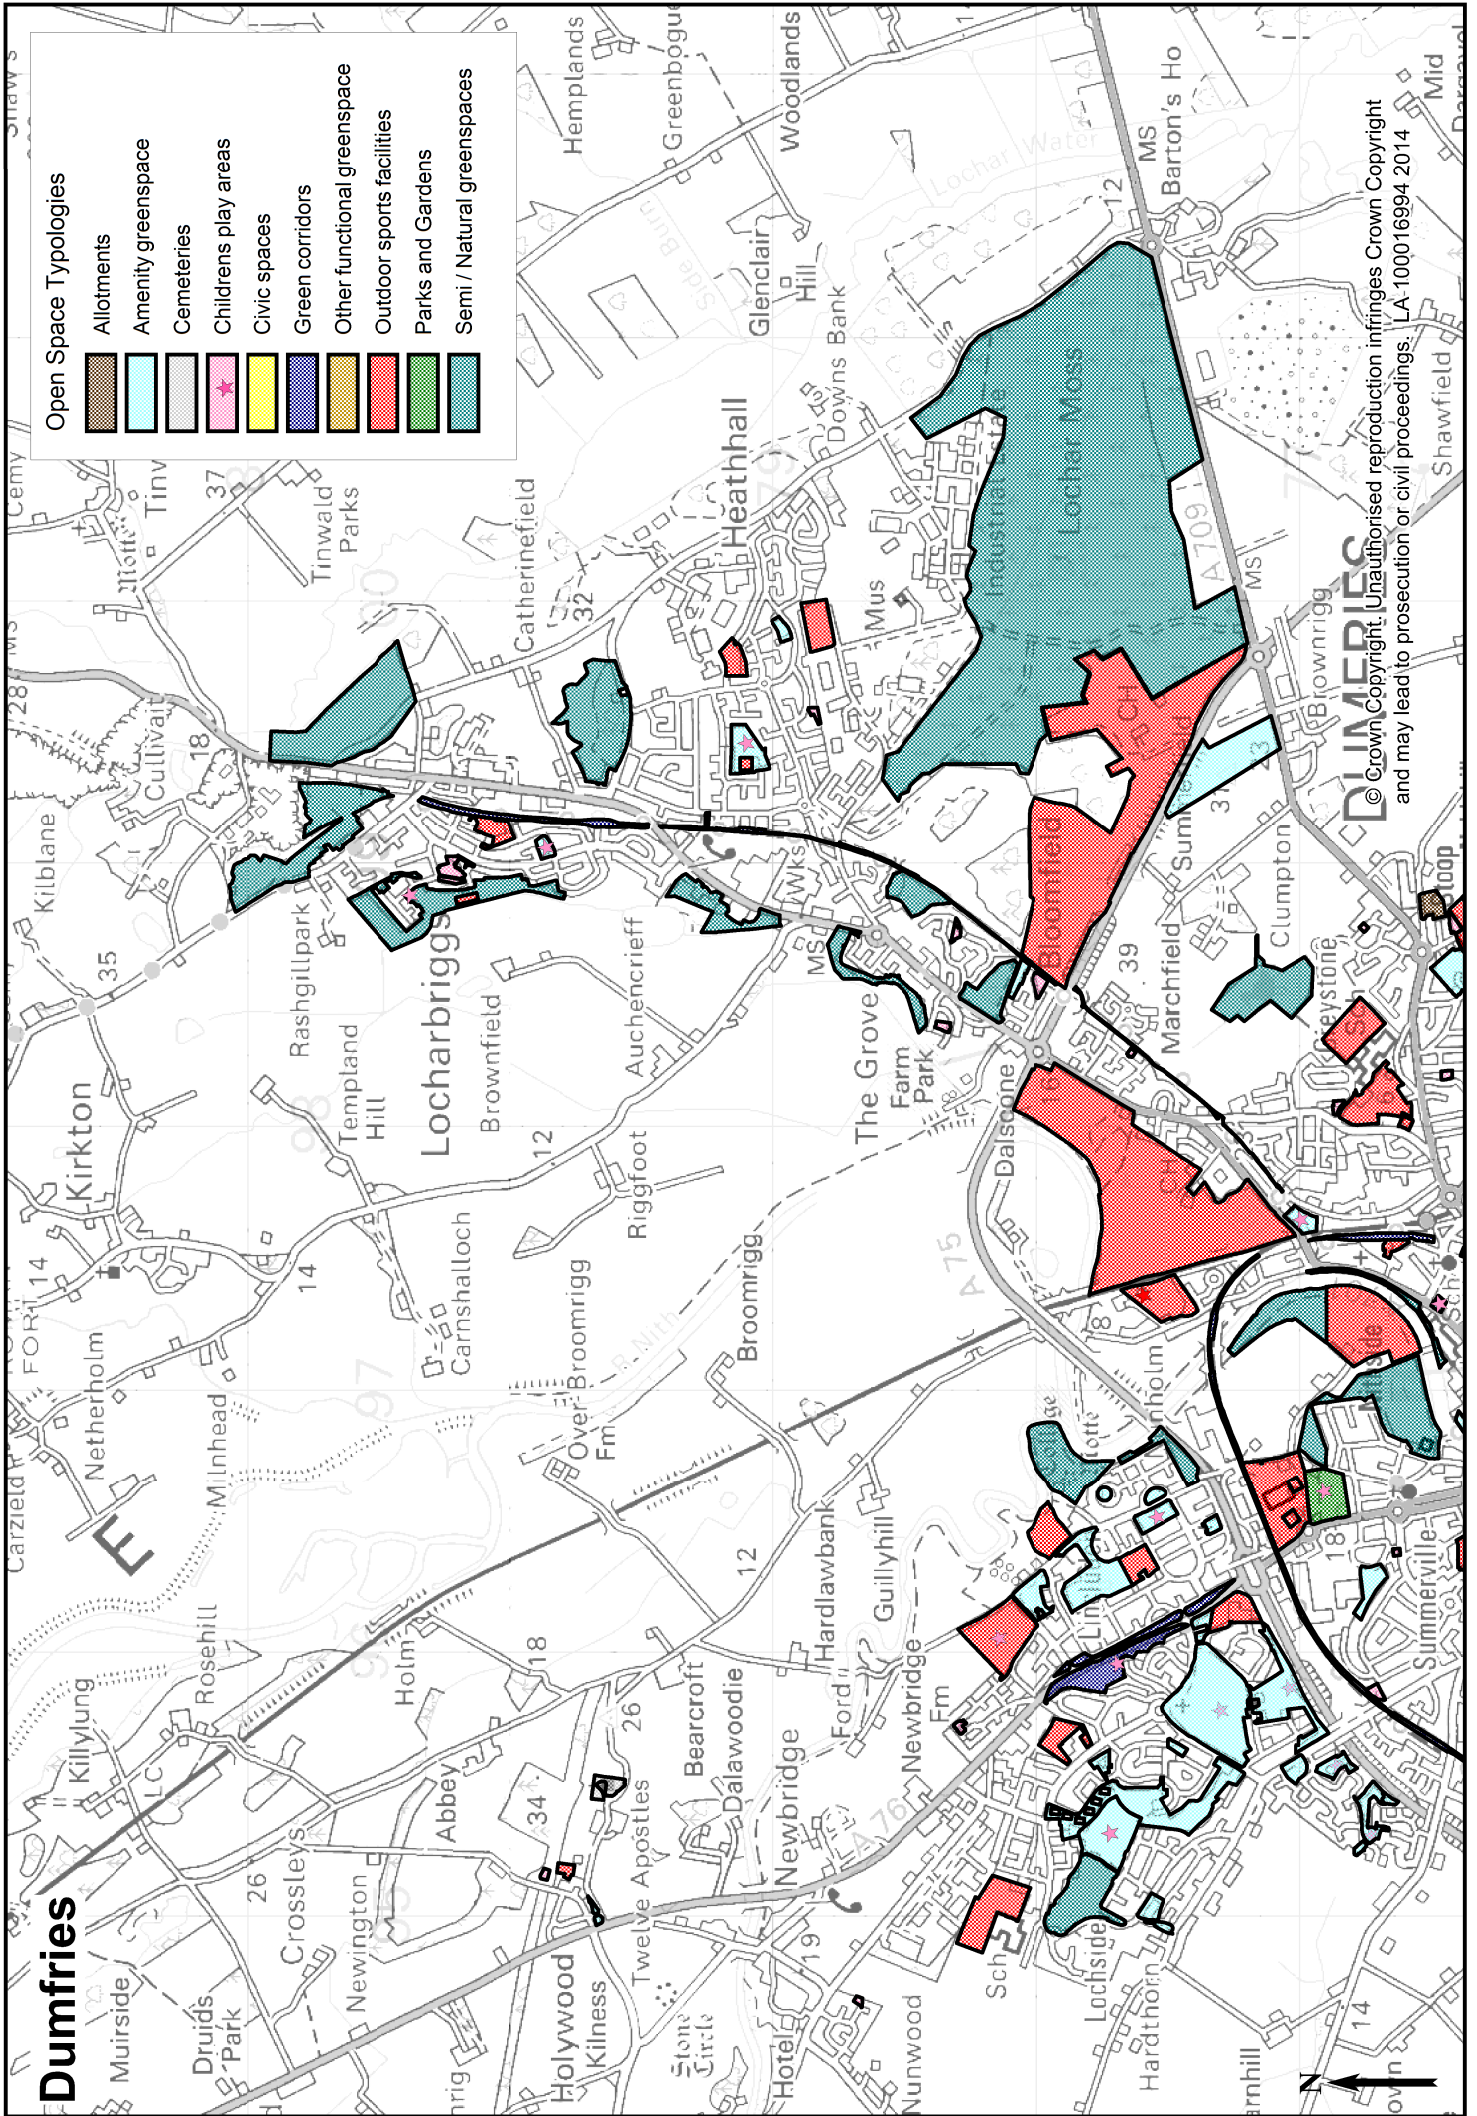

© Crown Copyright. Unauthorised reproduction infringes Crown Copyright and may lead to prosecution or civil proceedings. LA 100016994 2014

DUMFRIES