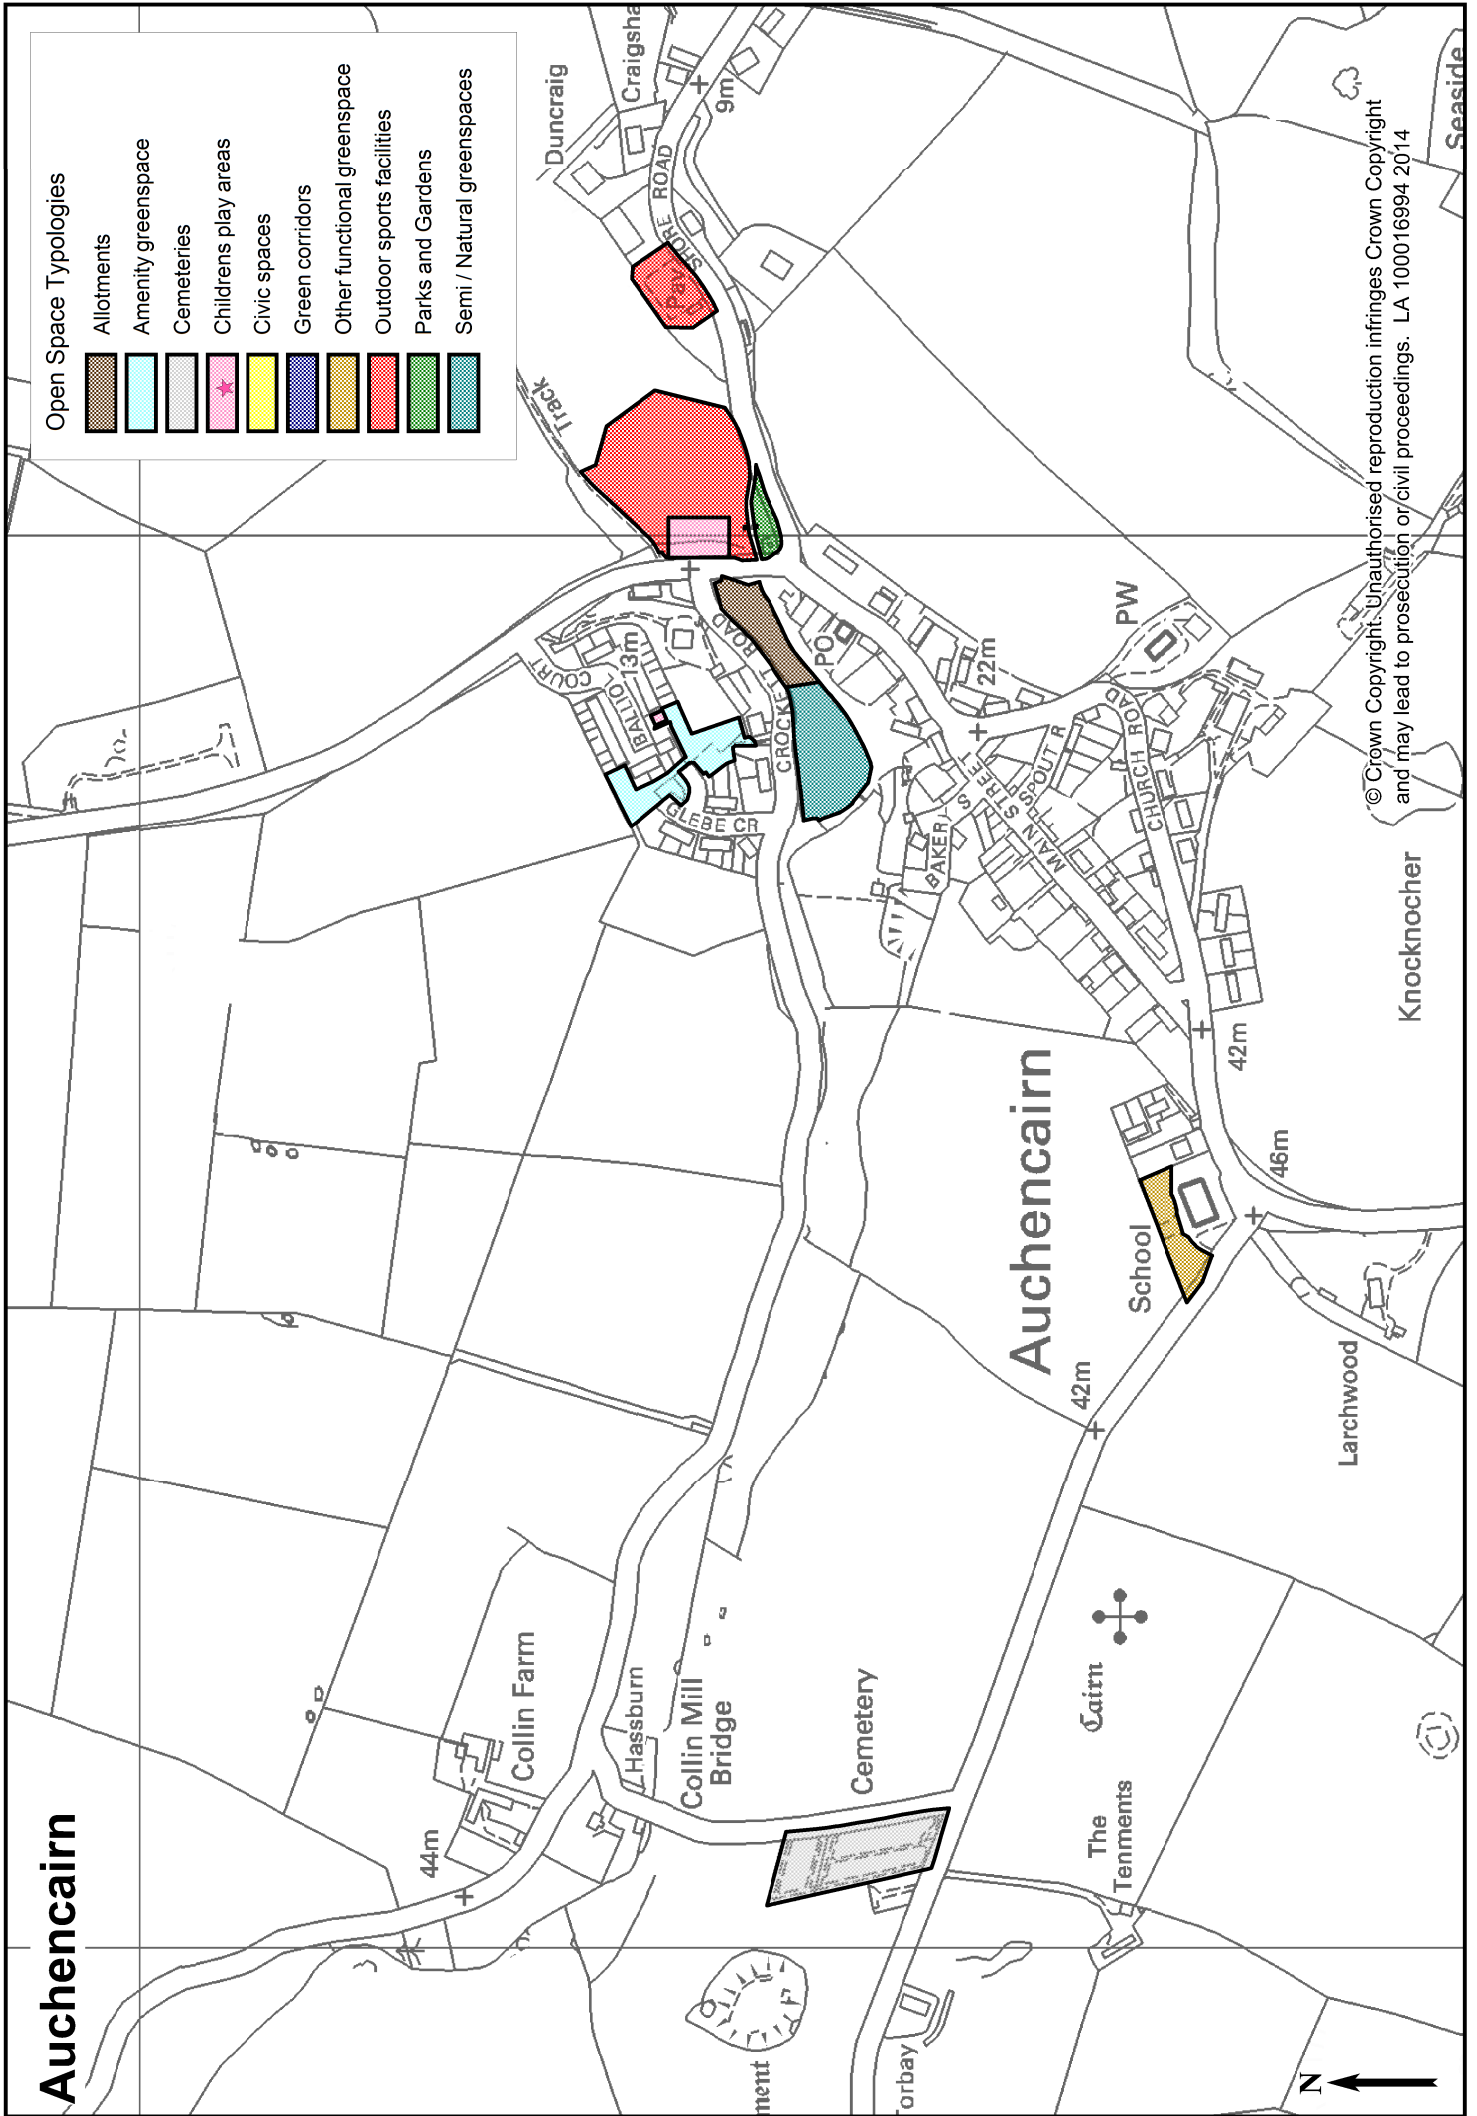

Open Space Typologies

- Allotments
- Amenity greenspace
- Cemeteries
- Childrens play areas
- Civic spaces
- Green corridors
- Other functional greenspace
- Outdoor sports facilities
- Parks and Gardens
- Semi / Natural greenspaces

Auchencain

Auchencain

© Crown Copyright. Unauthorised reproduction infringes Crown Copyright and may lead to prosecution or civil proceedings. LA 100016994 2014