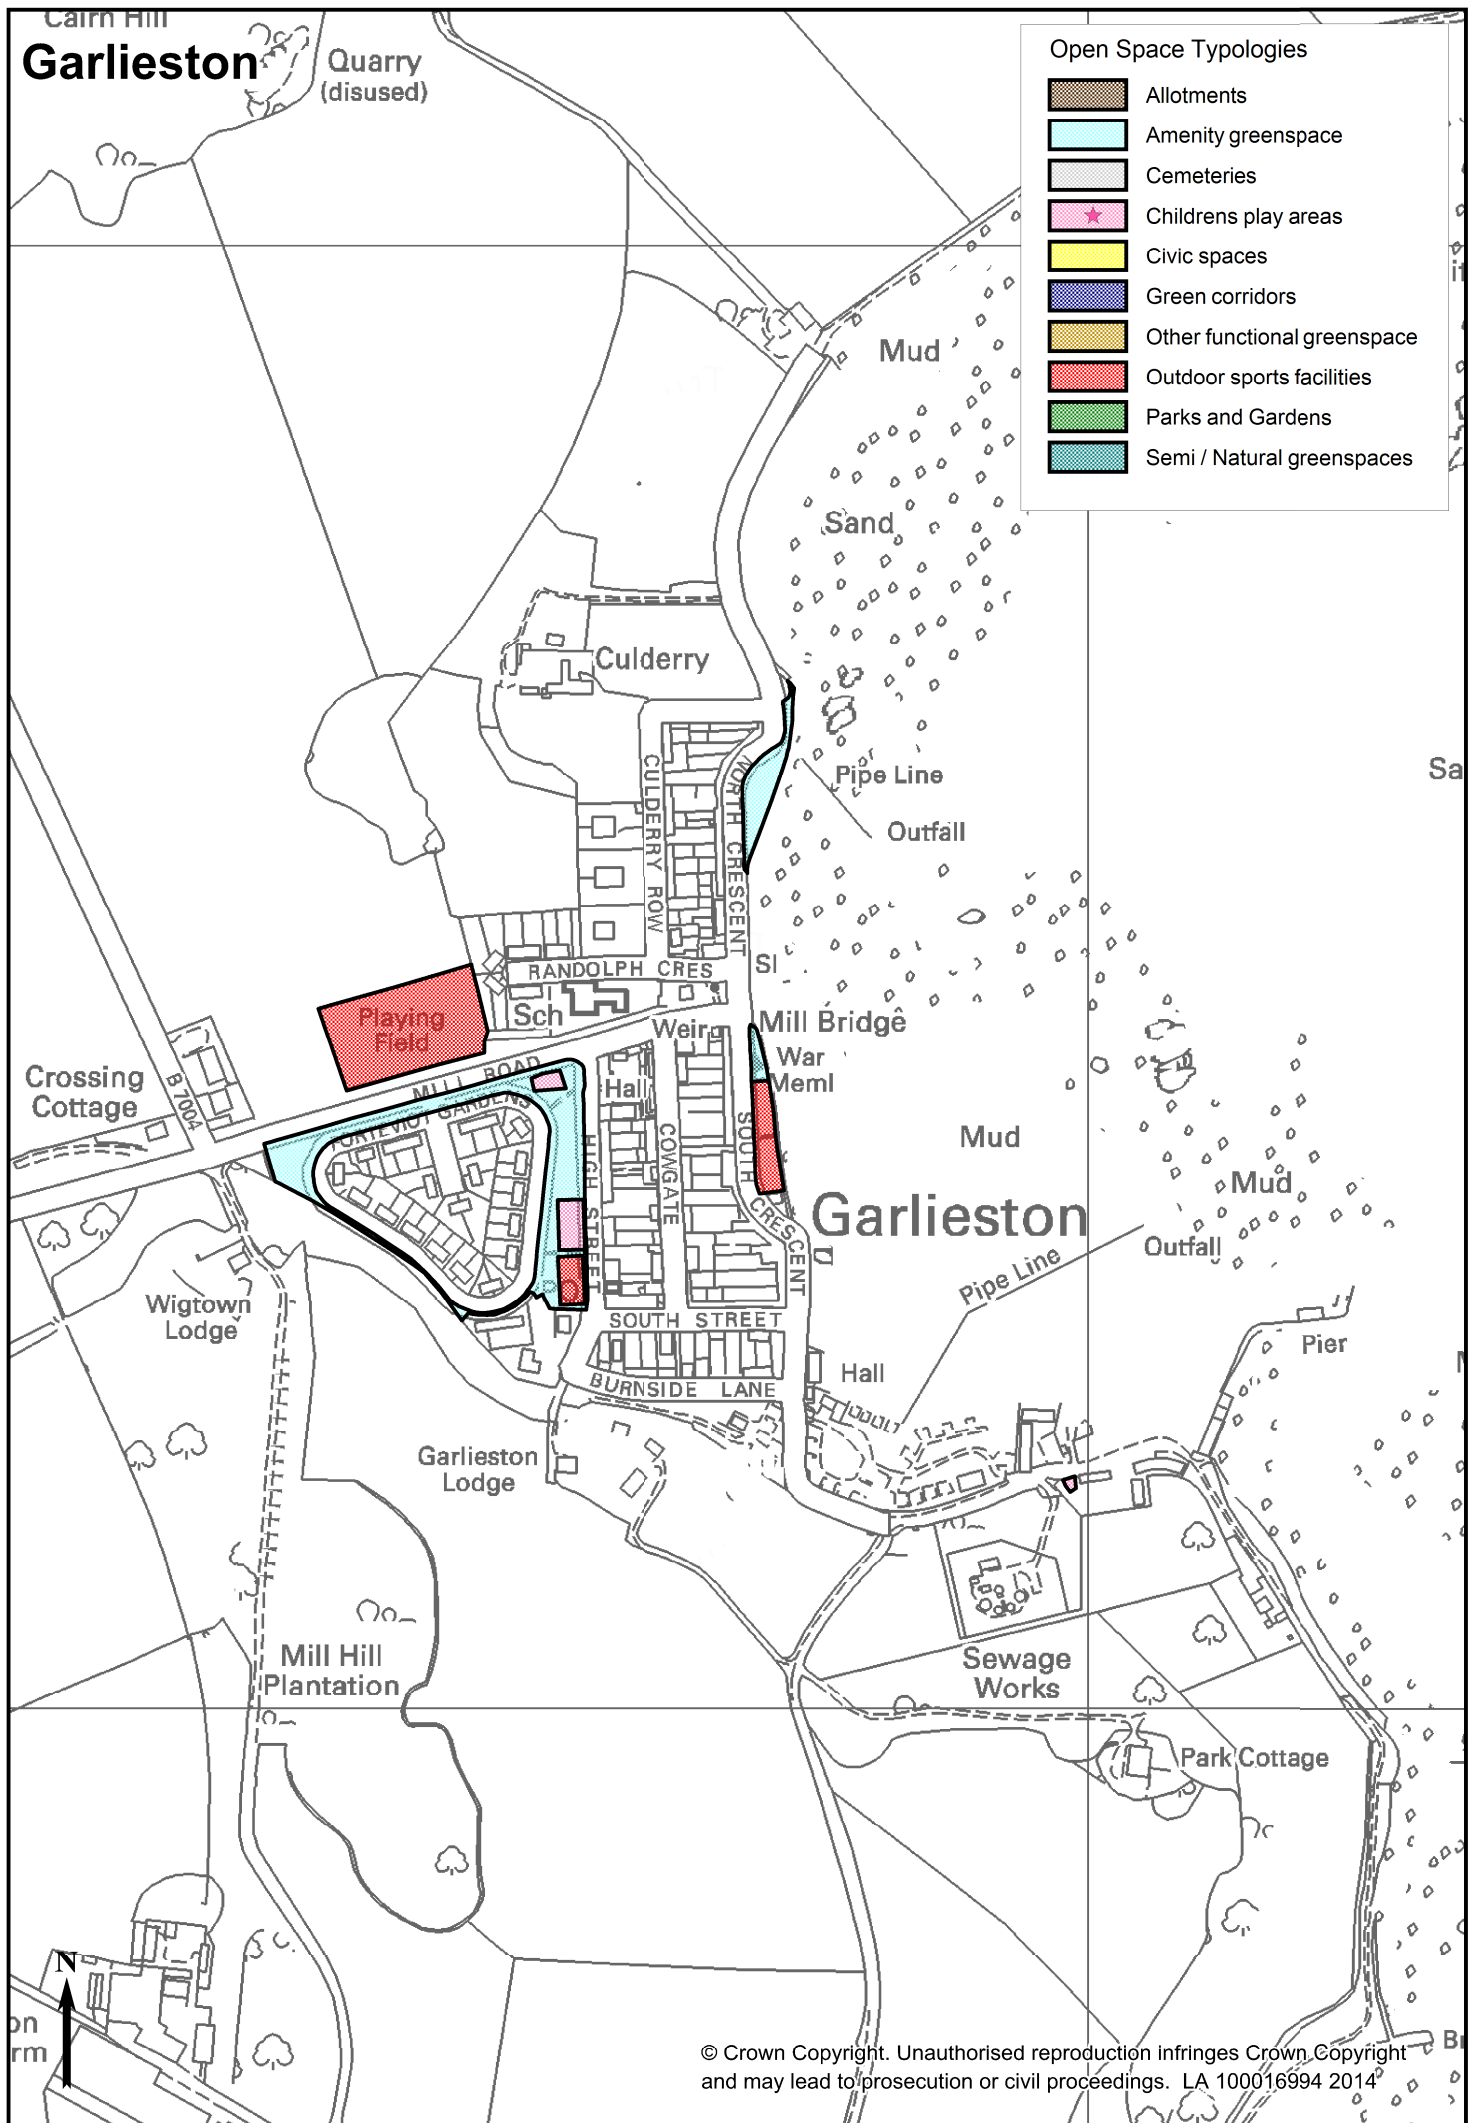

© Crown Copyright. Unauthorised reproduction infringes Crown Copyright and may lead to prosecution or civil proceedings. LA 100016994 2014