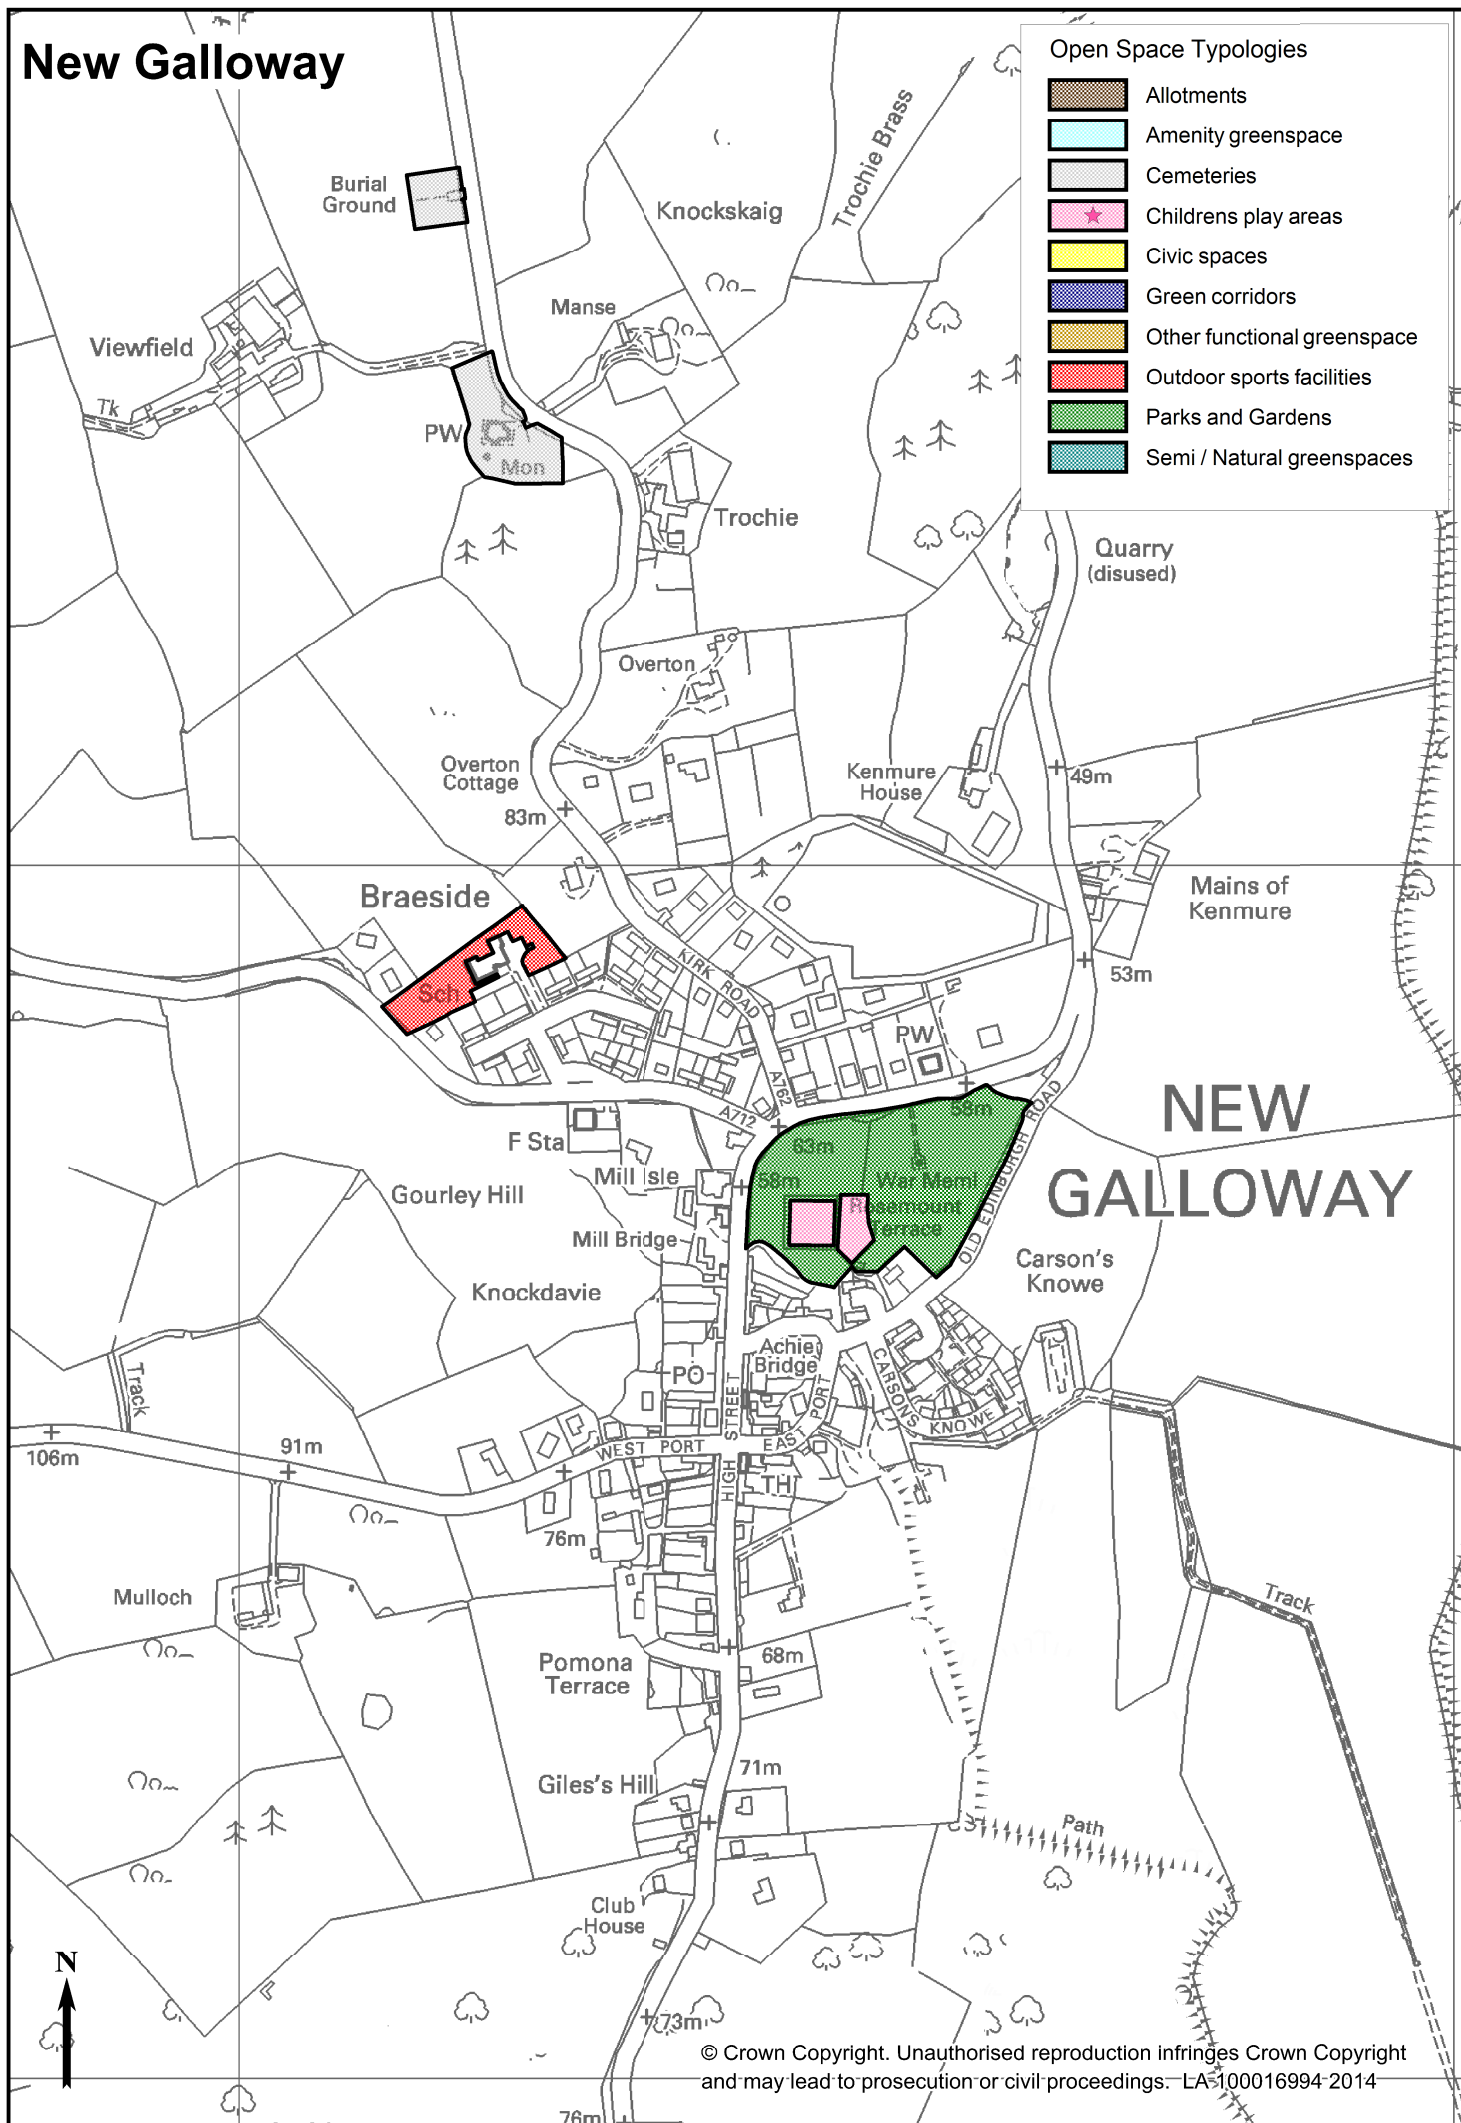

New Galloway

Open Space Typologies

- Allotments
- Amenity greenspace
- Cemeteries
- Childrens play areas
- Civic spaces
- Green corridors
- Other functional greenspace
- Outdoor sports facilities
- Parks and Gardens
- Semi / Natural greenspaces

© Crown Copyright. Unauthorised reproduction infringes Crown Copyright and may lead to prosecution or civil proceedings. LA 100016994 2014