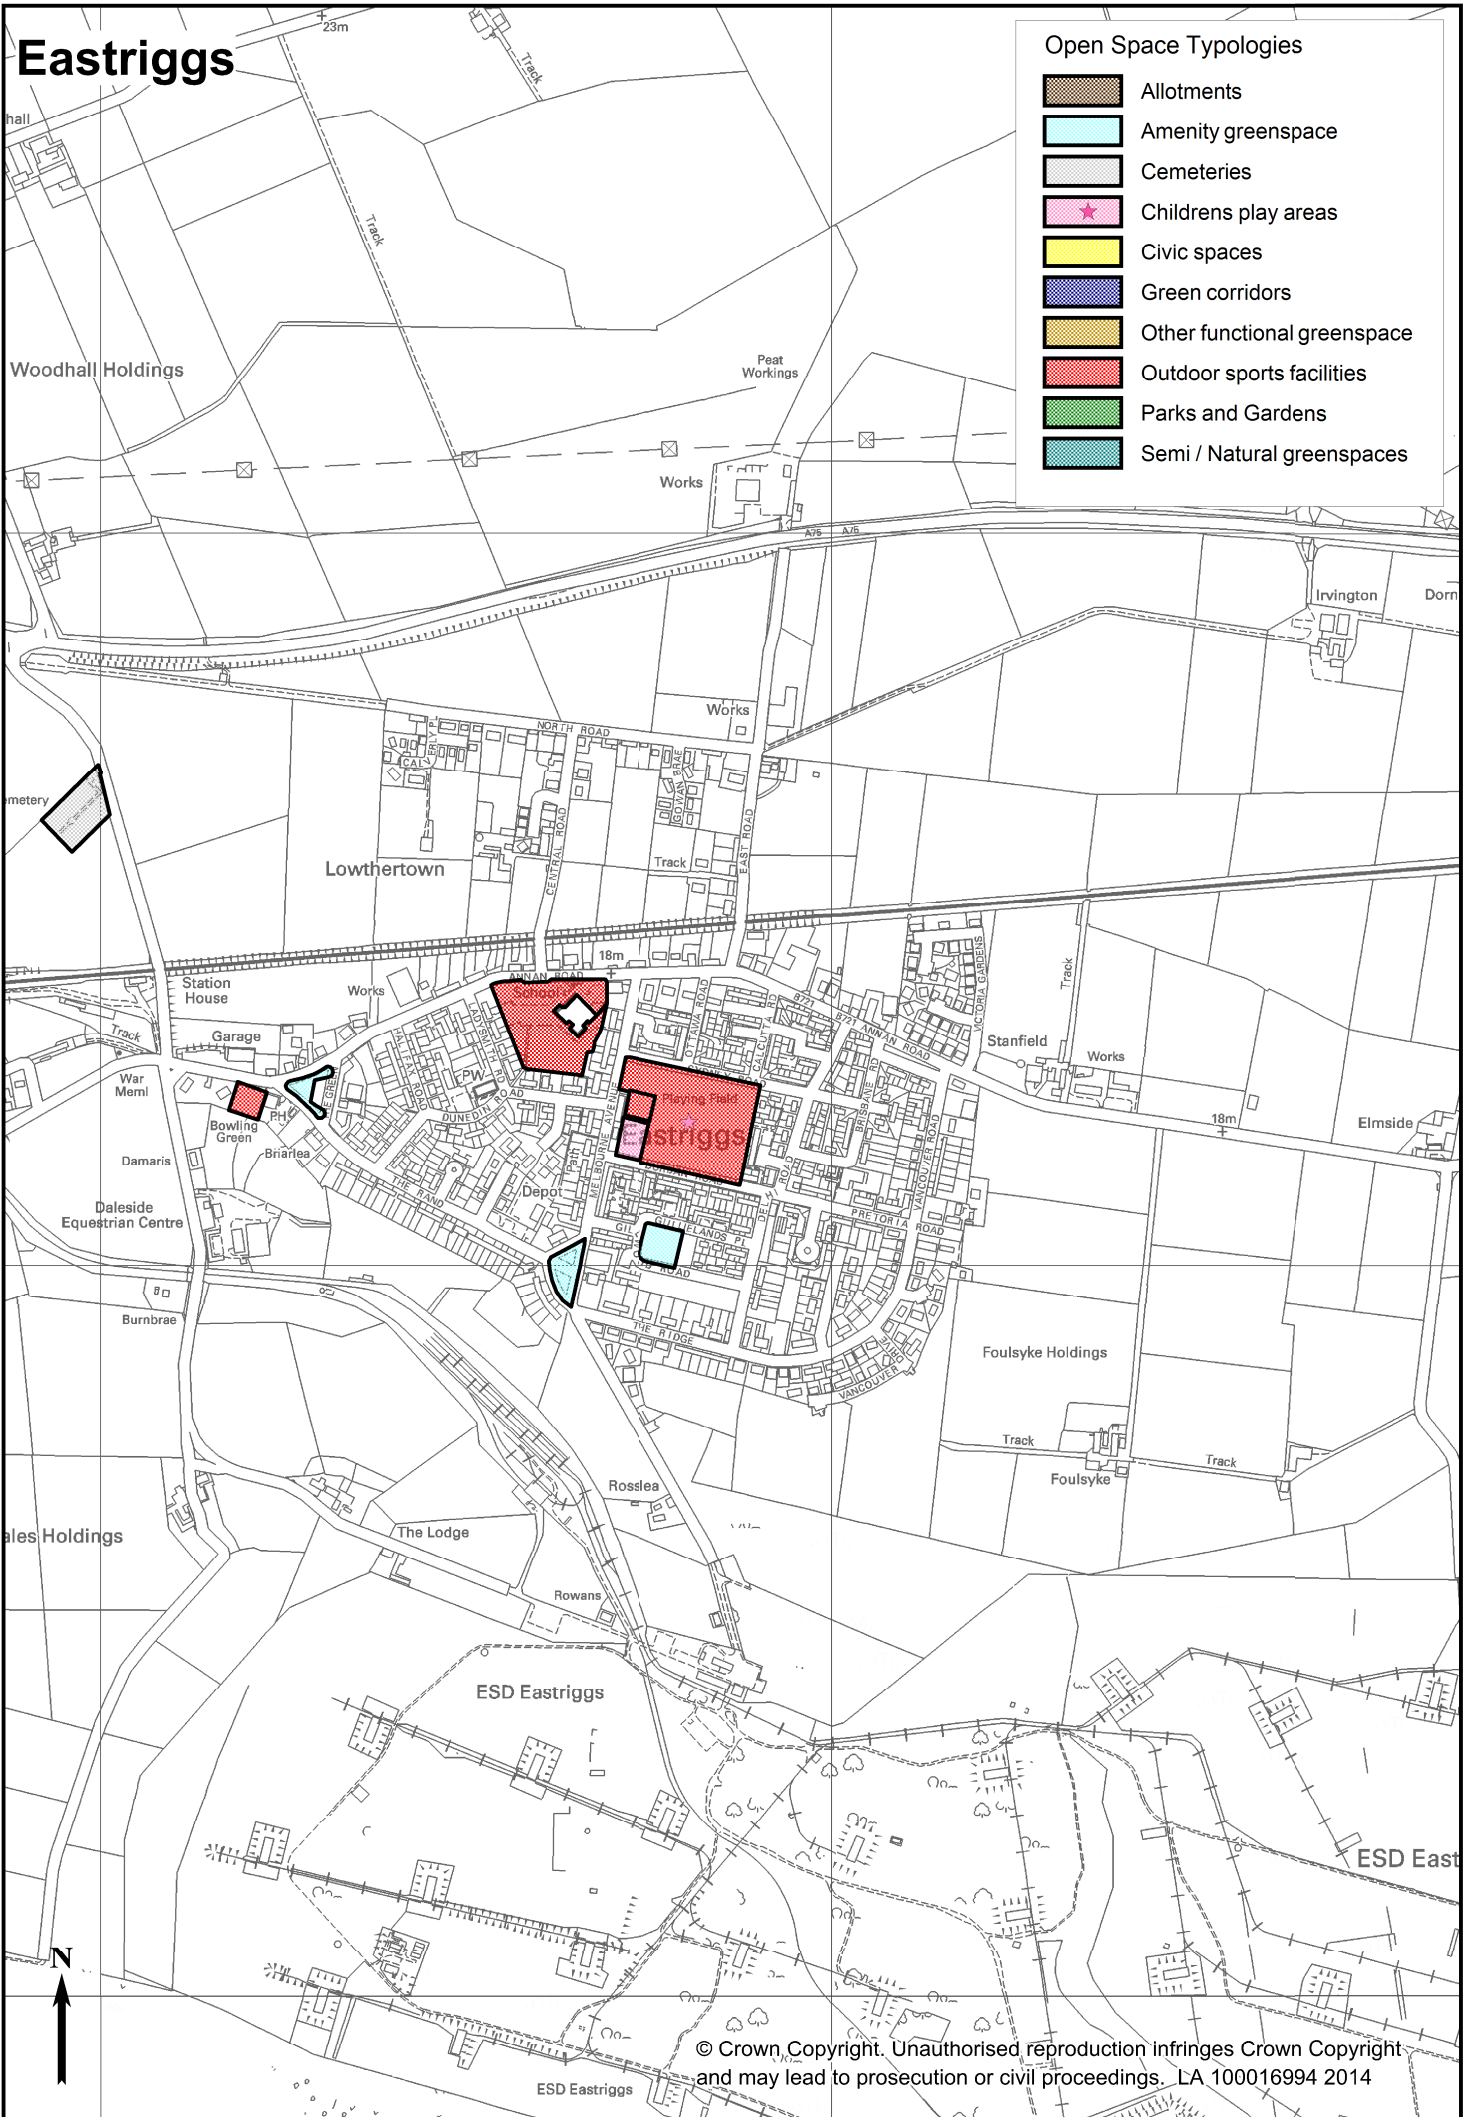

Eastriggs

Open Space Typologies

- Allotments
- Amenity greenspace
- Cemeteries
- Childrens play areas
- Civic spaces
- Green corridors
- Other functional greenspace
- Outdoor sports facilities
- Parks and Gardens
- Semi / Natural greenspaces