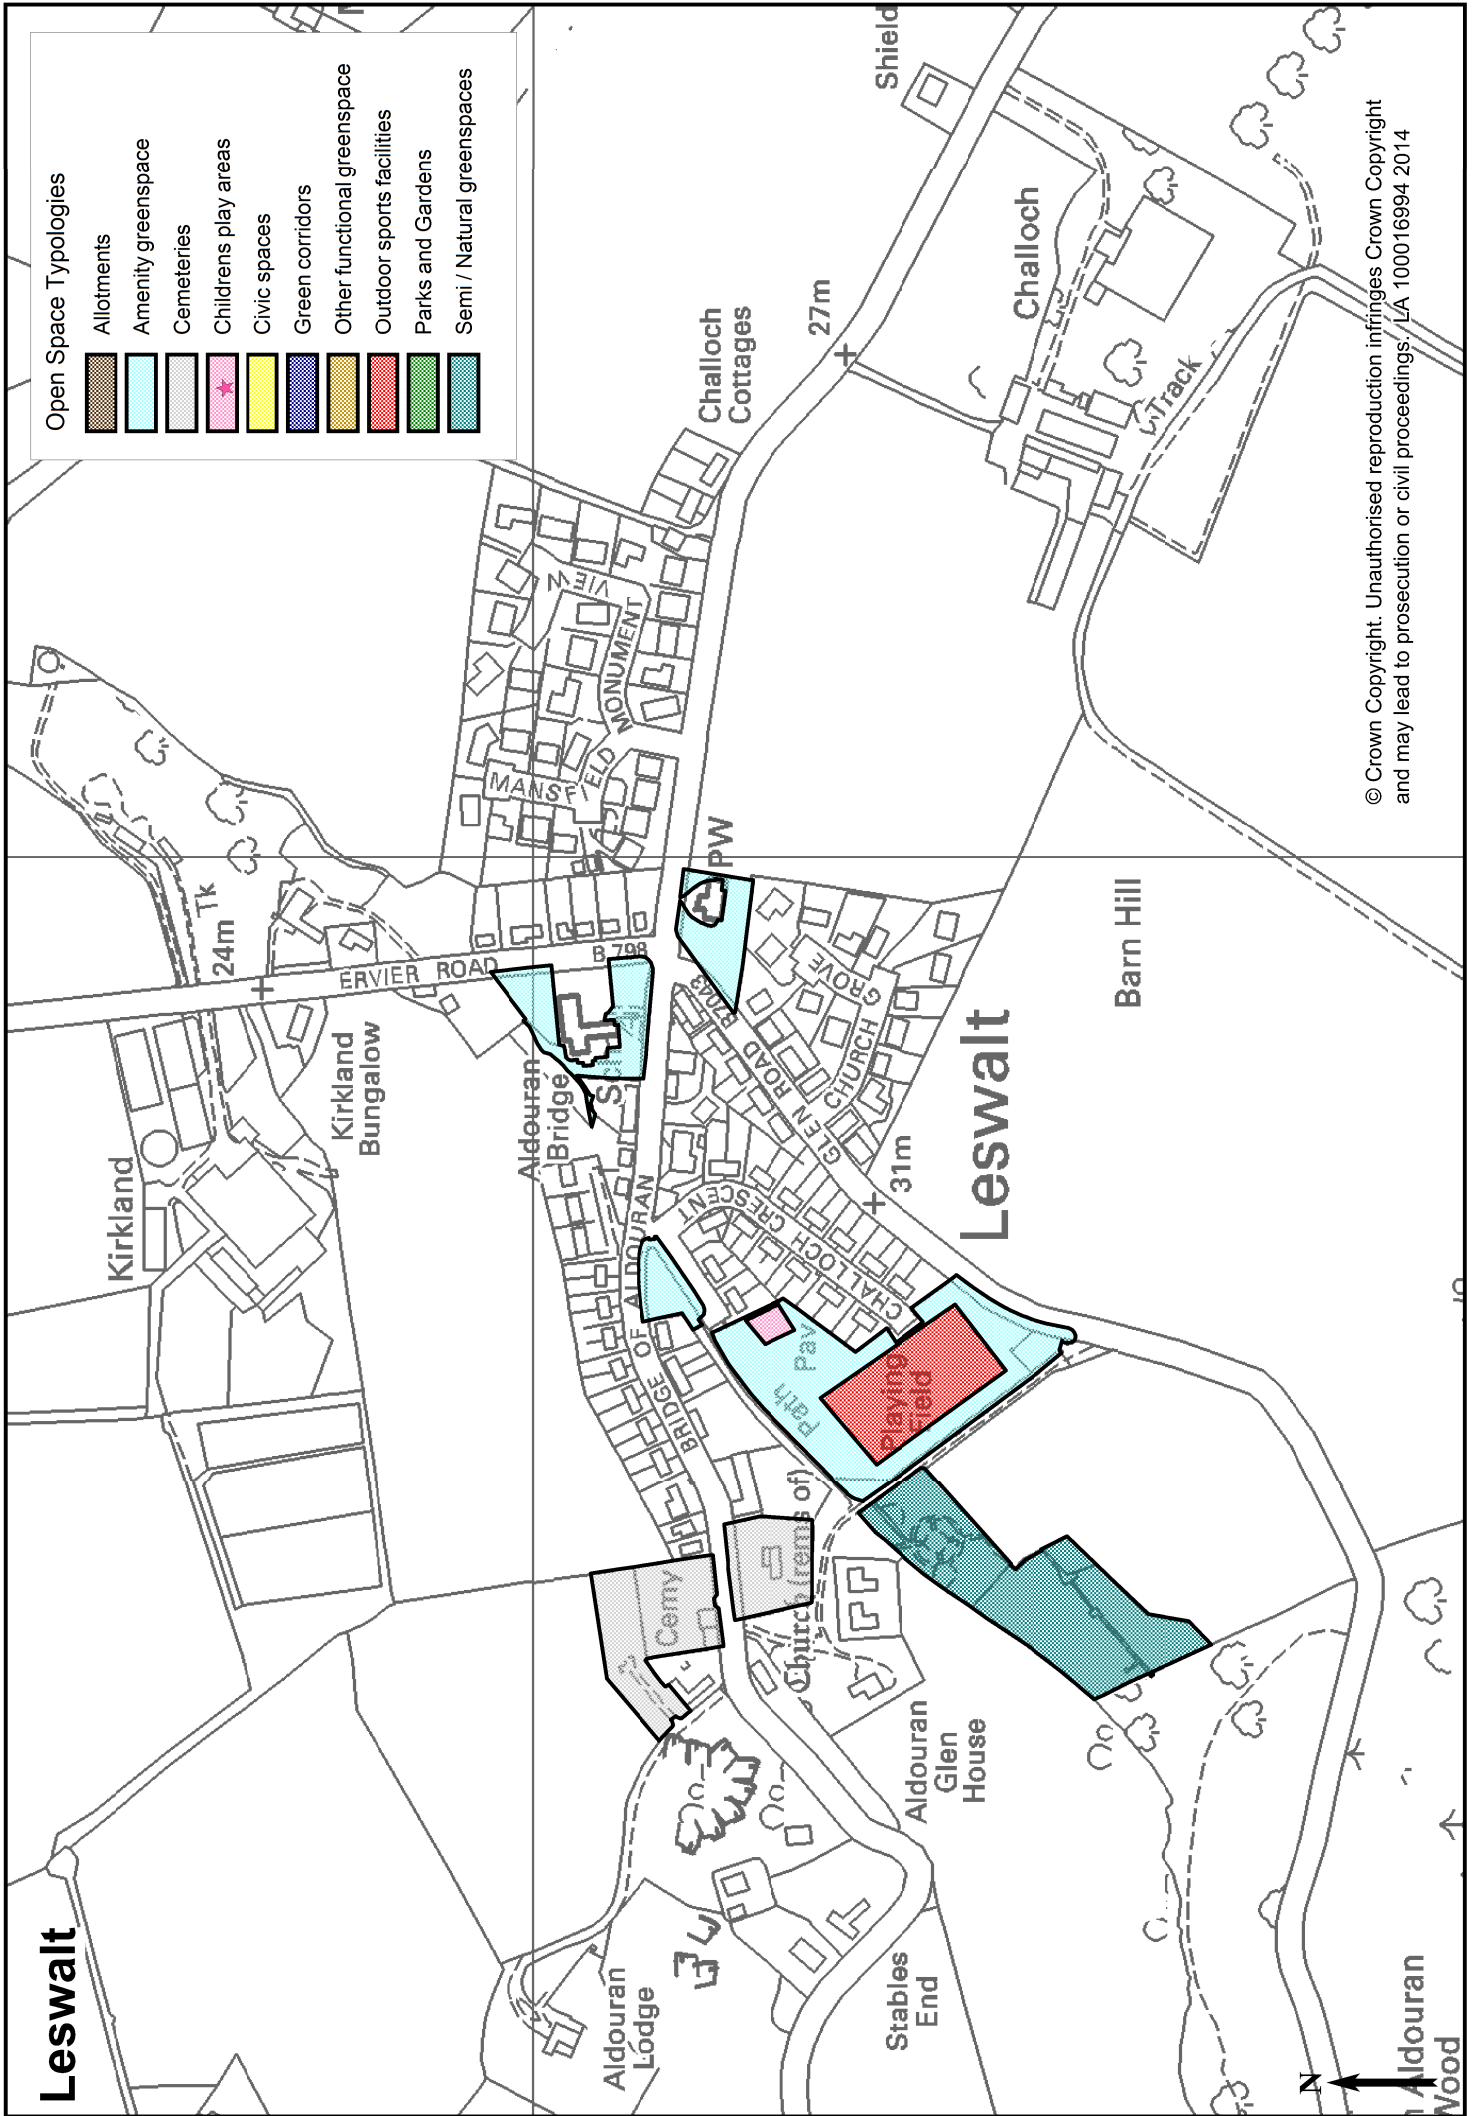

Open Space Typologies

- Allotments
- Amenity greenspace
- Cemeteries
- Childrens play areas
- Civic spaces
- Green corridors
- Other functional greenspace
- Outdoor sports facilities
- Parks and Gardens
- Semi / Natural greenspaces

© Crown Copyright. Unauthorised reproduction infringes Crown Copyright and may lead to prosecution or civil proceedings. LA 100016994 2014