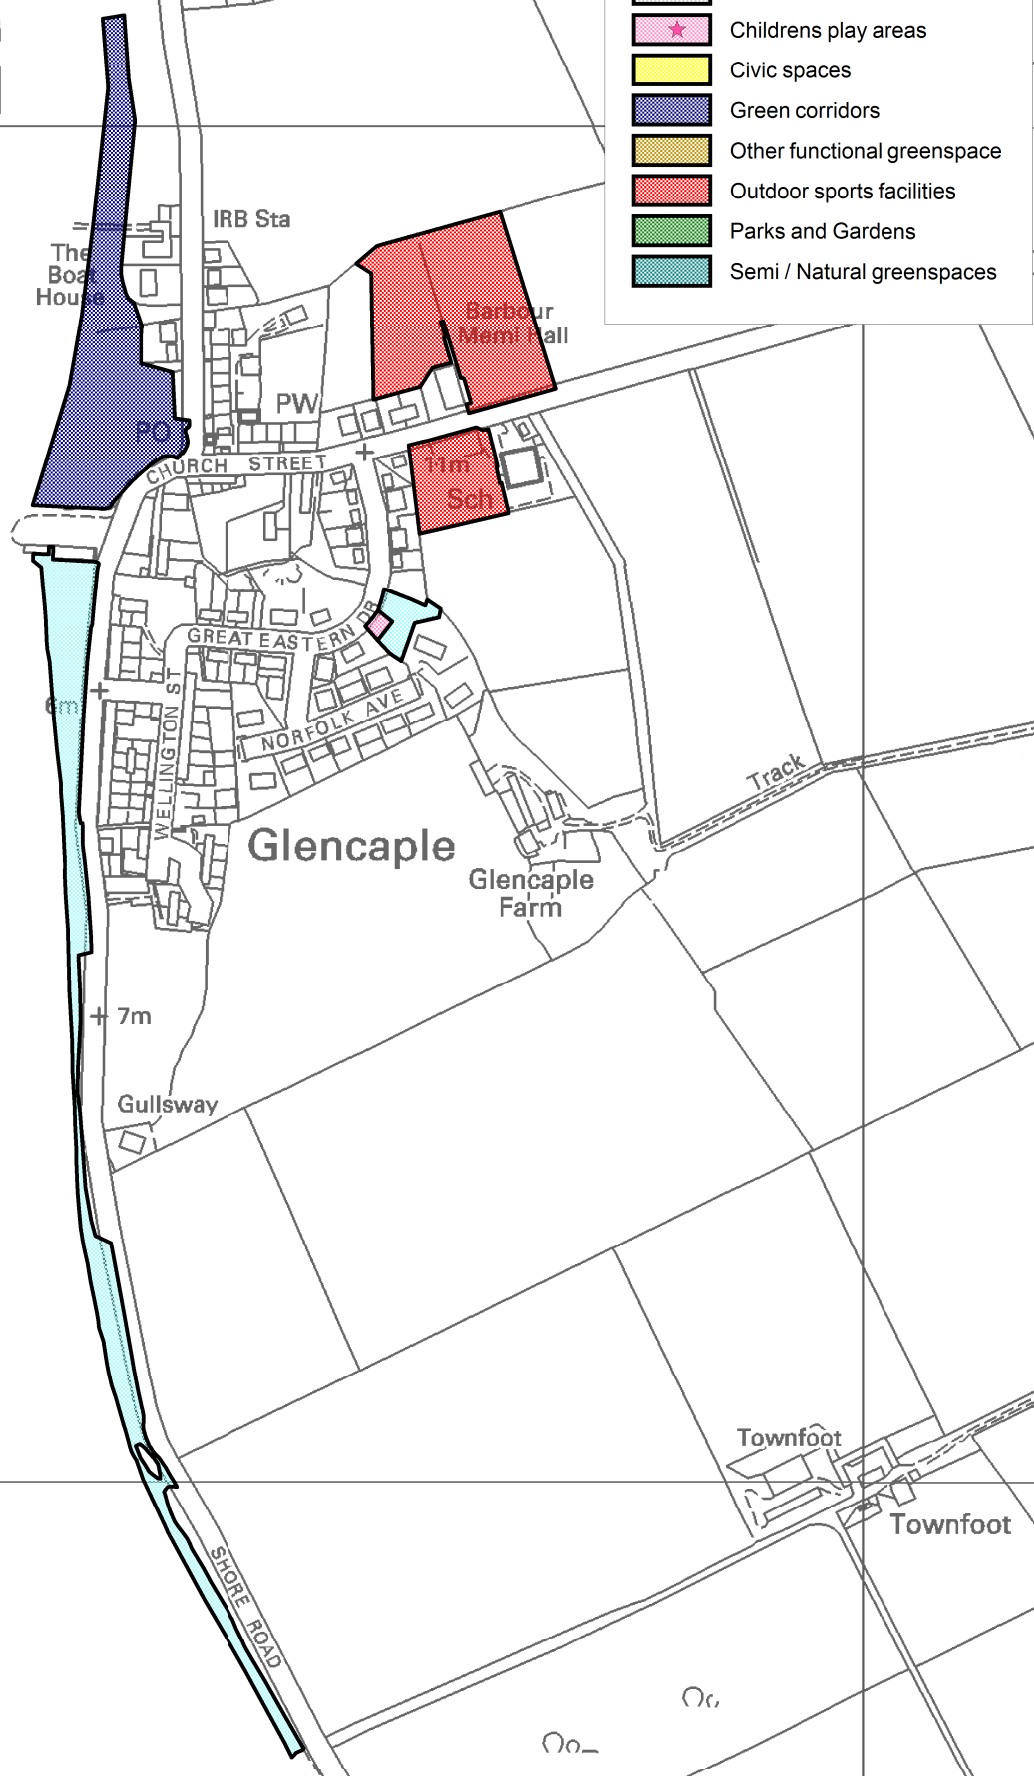

Glencaple

Open Space Typologies

- Allotments
- Amenity greenspace
- Cemeteries
- Childrens play areas
- Civic spaces
- Green corridors
- Other functional greenspace
- Outdoor sports facilities
- Parks and Gardens
- Semi / Natural greenspaces