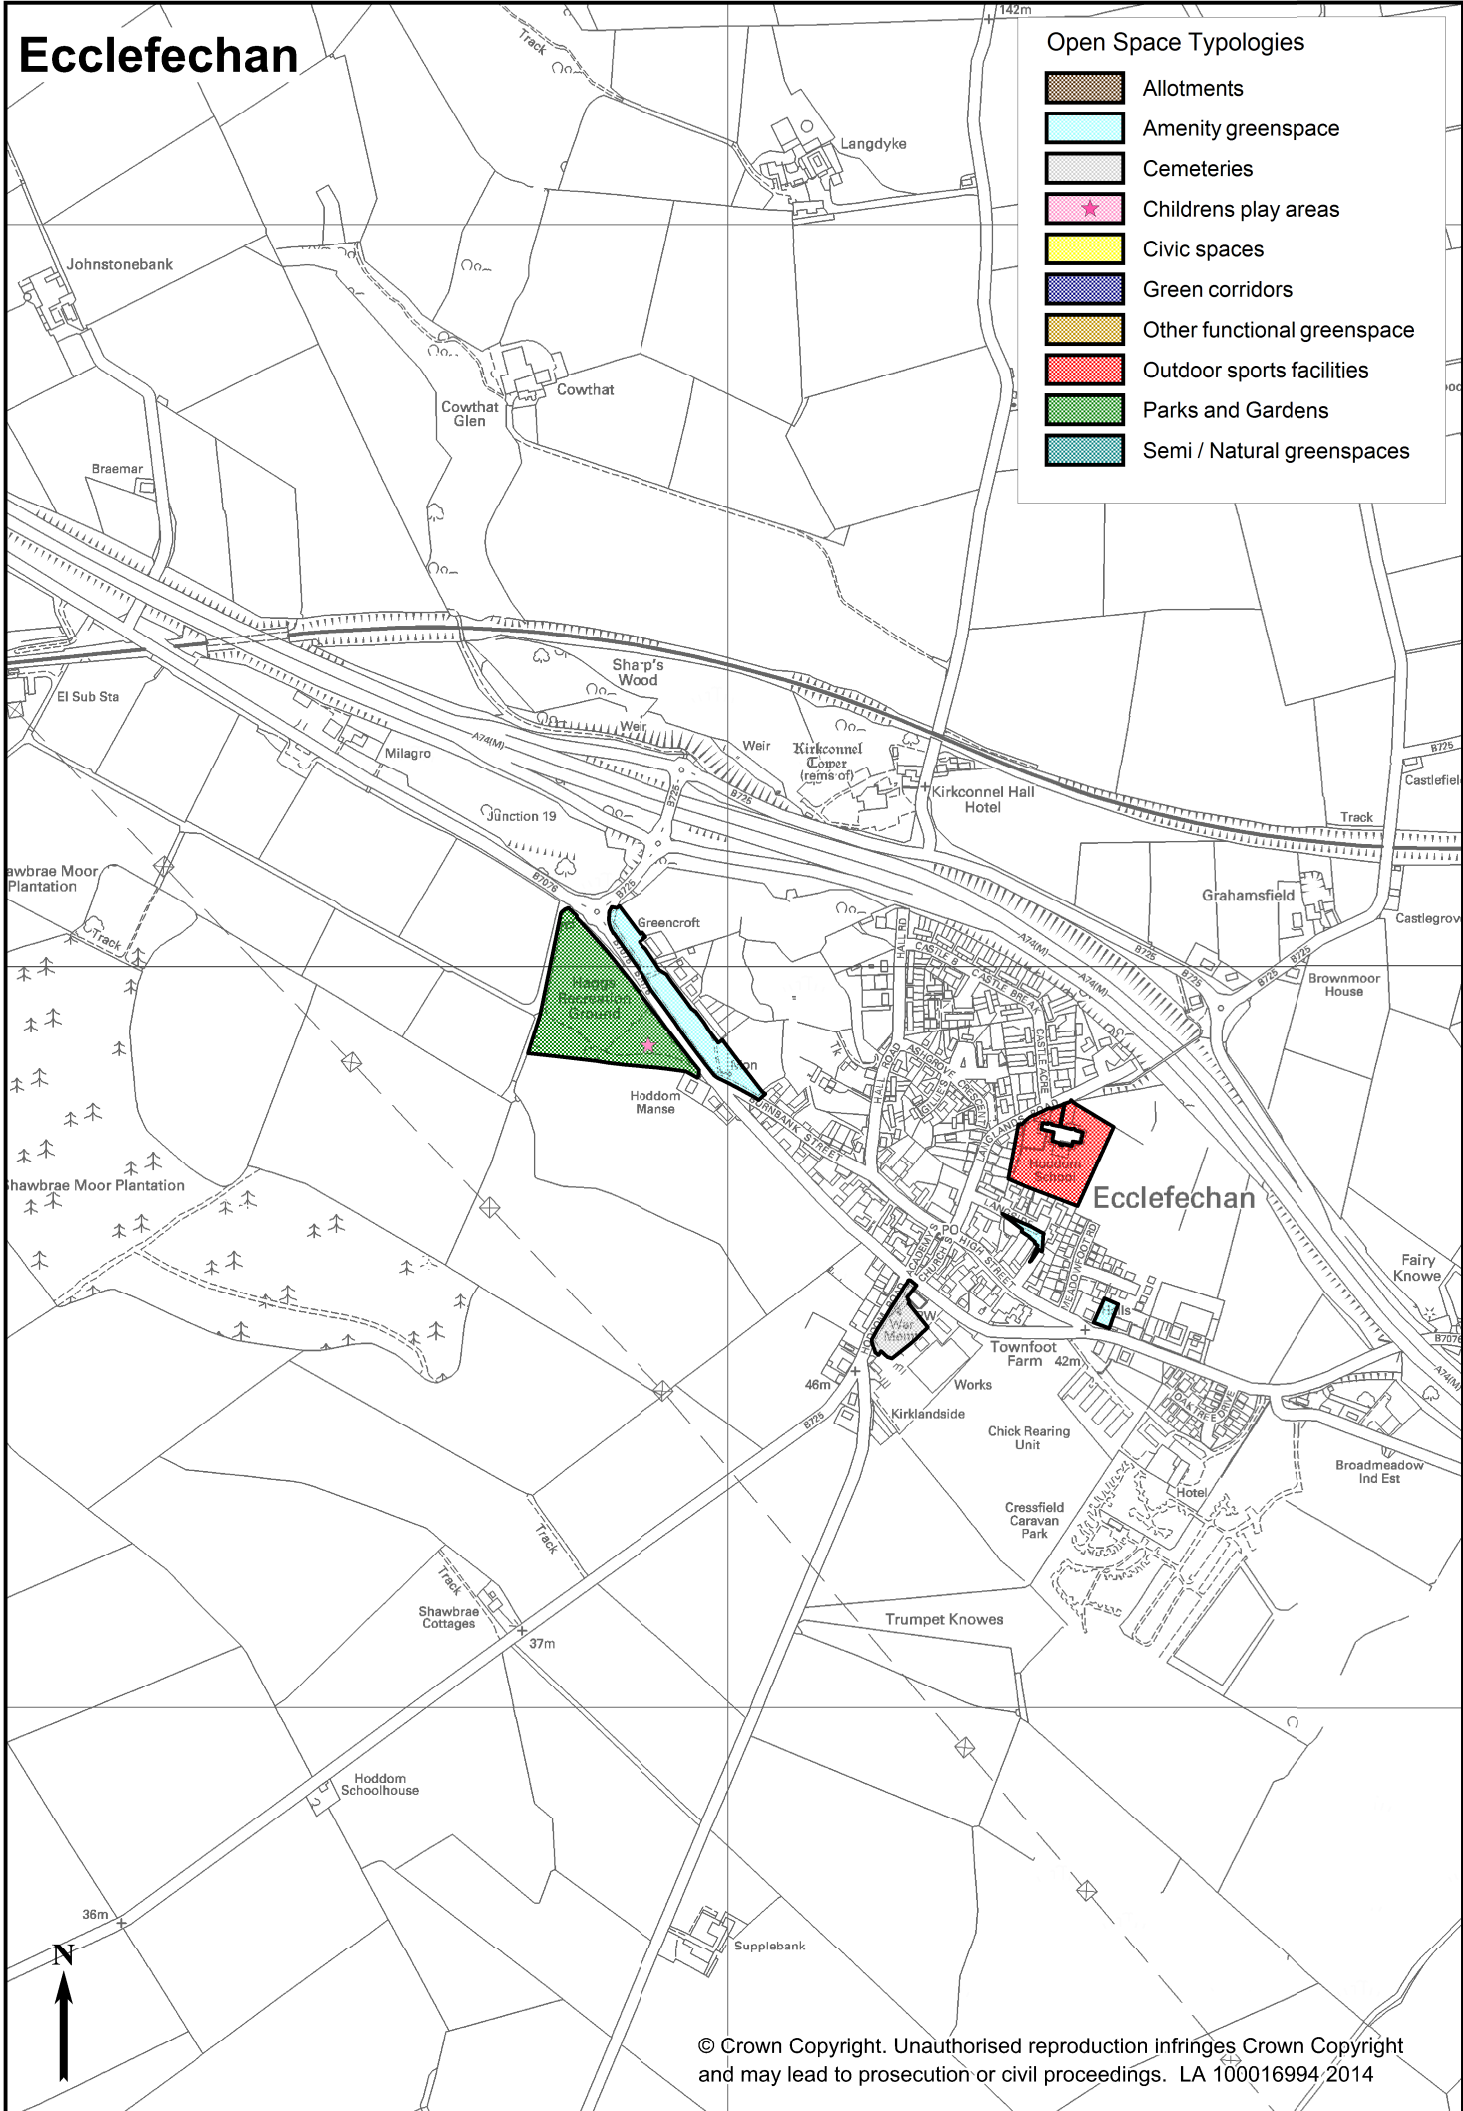

Ecclefechan

Open Space Typologies

- Allotments
- Amenity greenspace
- Cemeteries
- Childrens play areas
- Civic spaces
- Green corridors
- Other functional greenspace
- Outdoor sports facilities
- Parks and Gardens
- Semi / Natural greenspaces

© Crown Copyright. Unauthorised reproduction infringes Crown Copyright and may lead to prosecution or civil proceedings. LA 100016994 2014