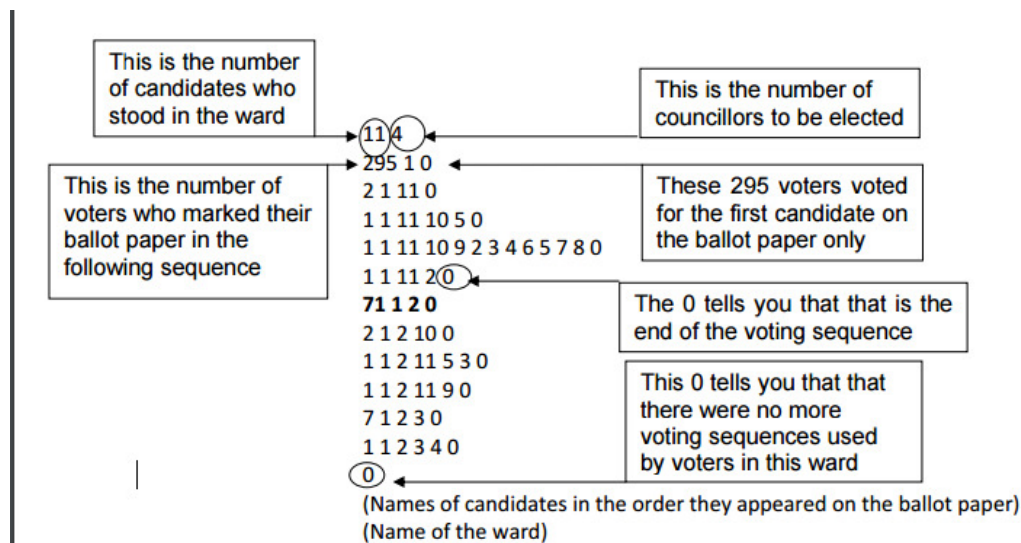

How to understand the Preference Profile Report

The first line of this report shows how many candidates there were and how many councillors were to be elected. The subsequent lines begin with the number of voters who ranked the candidates in the same order. There then follows the order that those voters used.

For example, the row in bold below shows that 71 voters gave their first preference to the candidate who appeared first on the ballot paper, and their second preference to the candidate who appeared second. The names of the candidates in the order they appeared on the ballot paper is given at the end of the report. The figure '0' means that there were no more preferences given to any candidate by voters who used this sequence. The final '0' on the last line shows that the report has finished and no more sequences were used.