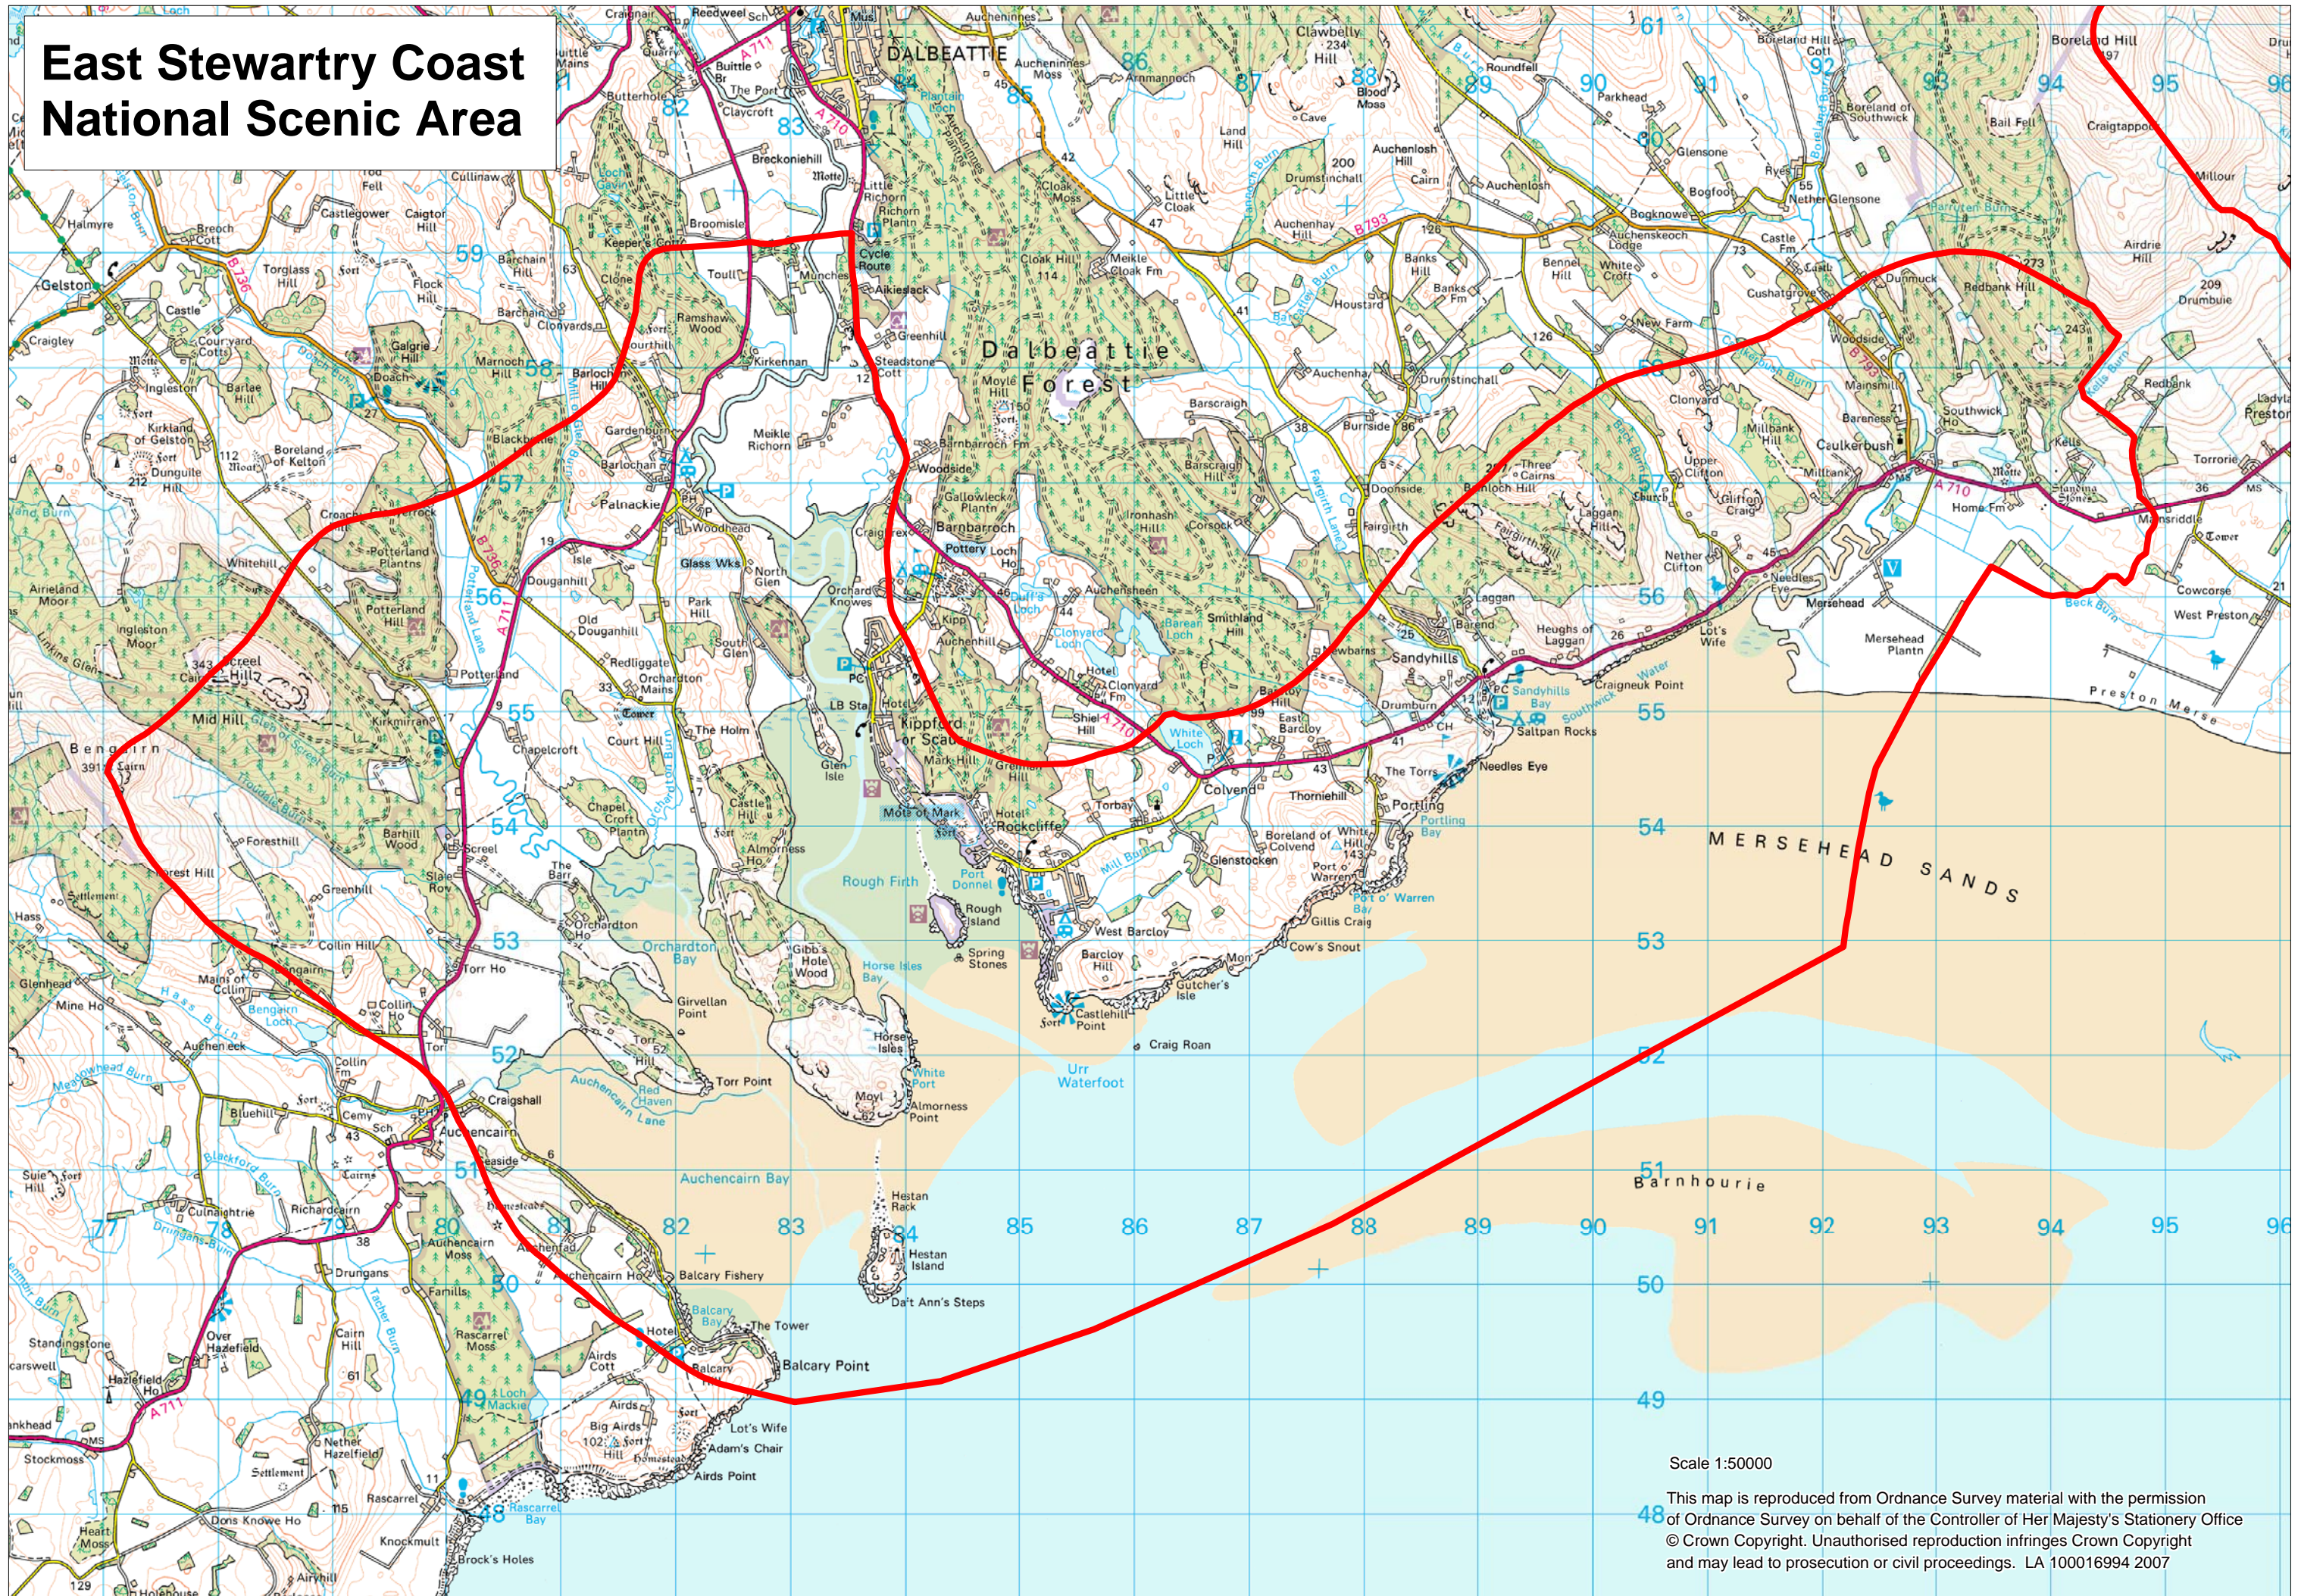

East Stewartry Coast National Scenic Area

Scale 1:50000

This map is reproduced from Ordnance Survey material with the permission of Ordnance Survey on behalf of the Controller of Her Majesty's Stationery Office © Crown Copyright. Unauthorised reproduction infringes Crown Copyright and may lead to prosecution or civil proceedings. LA 100016994 2007